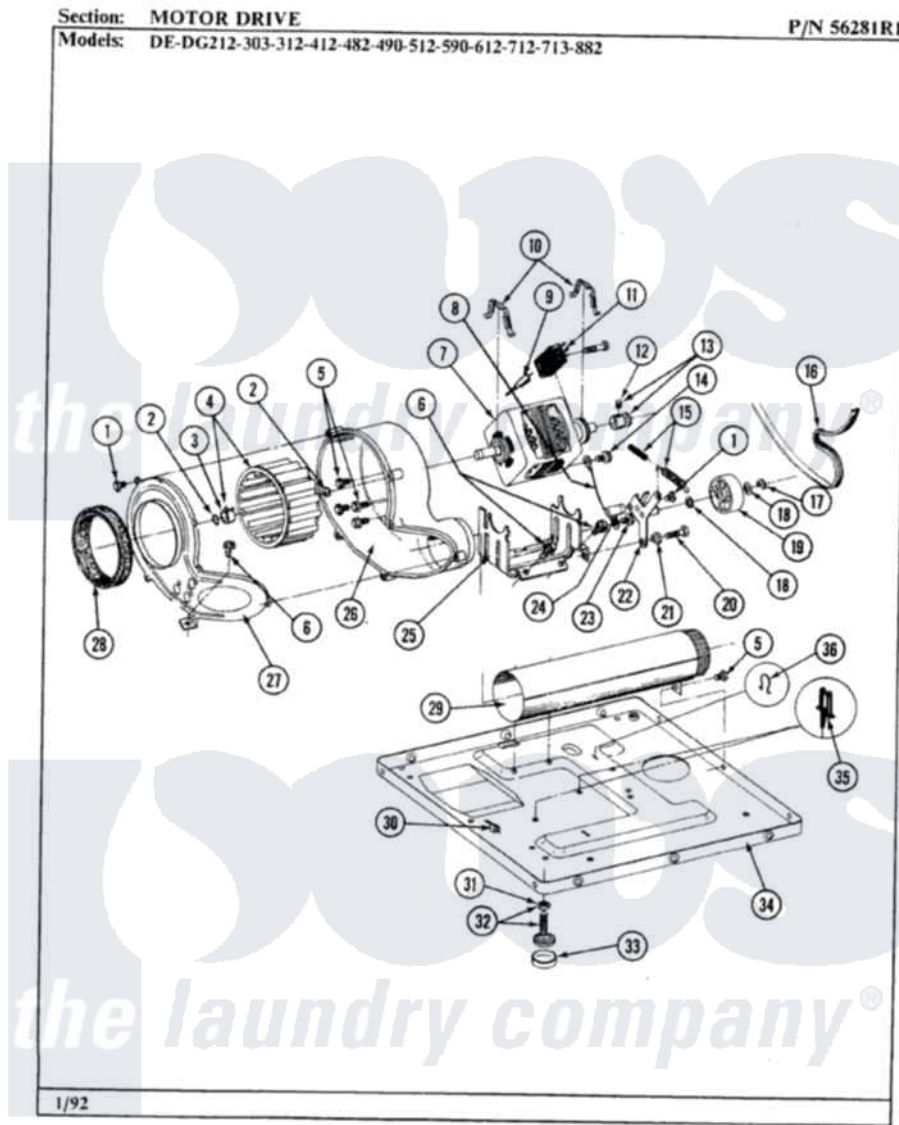

Maytag LDG482 05 - MOTOR DRIVE

-40-

Maytag [Residential Maytag LDG482 Dryer Parts](#) Parts Diagram 05 - MOTOR DRIVE
 Click on the part number to view part

Item	Original Part Number	Replaced By	Status	Part Description
1	Y312961	W10116751		Screw
2	410233	9703438		Ring-Retrn
3	312967			Clamp, Blower Housing
4	Y303836			Blower Wheel Assembly And Clamp
5	Y310632	1163839		Screw
6	Y313561			Screw---NA
7	Y303358	W10410999		Motor-Drive
8	901220			Ground Wire
9	306448		Not Available	WIRE
10	Y015825			Clip, Motor To Motor Support
11	Y303877		Not Available	SWITCH, MOTOR EXTERNAL START No.303358-2, No.303358-4, 303358-7
"	Y303879			Switch, Motor External Start
"	306207		Not Available	(PROD. No.303358-8 & No.303358-9)
12	Y053241			Set Screw, Motor Pulley

13	Y305185	6-3051850	Pulley- MO
14	910343	488234	Screw 8-32 X 1/4
15	Y303945		IDLER SPRING ASSY. W/PLUG
16	Y312959		Poly "V" Belt For Tumbler
17	312958	354987	Ring, Retaining
18	Y312527		Washer, Idler Shaft
19	Y303705	6-3037050	Pulley- ID
20	Y014874		Screw, Idler Arm And Sleeve
21	Y312894	315772	Sleeve, Idler Arm
22	Y303363	6-3033630	Idler Arm
23	211294	90767	Screw, 8A X 3/8 HeX Washer Head Tapping
24	Y313582	W10116756	Spacer
25	312897		Not Available
26	Y312893		SUPPORT, MOTOR
27	314846		Housing, Blower
"	Y312895		Not Available
28	Y312901		COVER FOR BLOWER---NA
29	Y303442		Seal, Housing Cover
30	Y310376		EXHAUST DUCT ASSEMBLY
31	Y052740	62739	Clip, Door Switch Harness
32	Y305086		Nut, Lock
33	Y314137		Adjustable Leg And Nut
34	Y303361		Not Available
35	Y313262	W10116752	Foot, Rubber
36	410490		BASE ASSY. (UPPER & LOWER)
			Retainer-
			Spring, Retainer Wire Harness