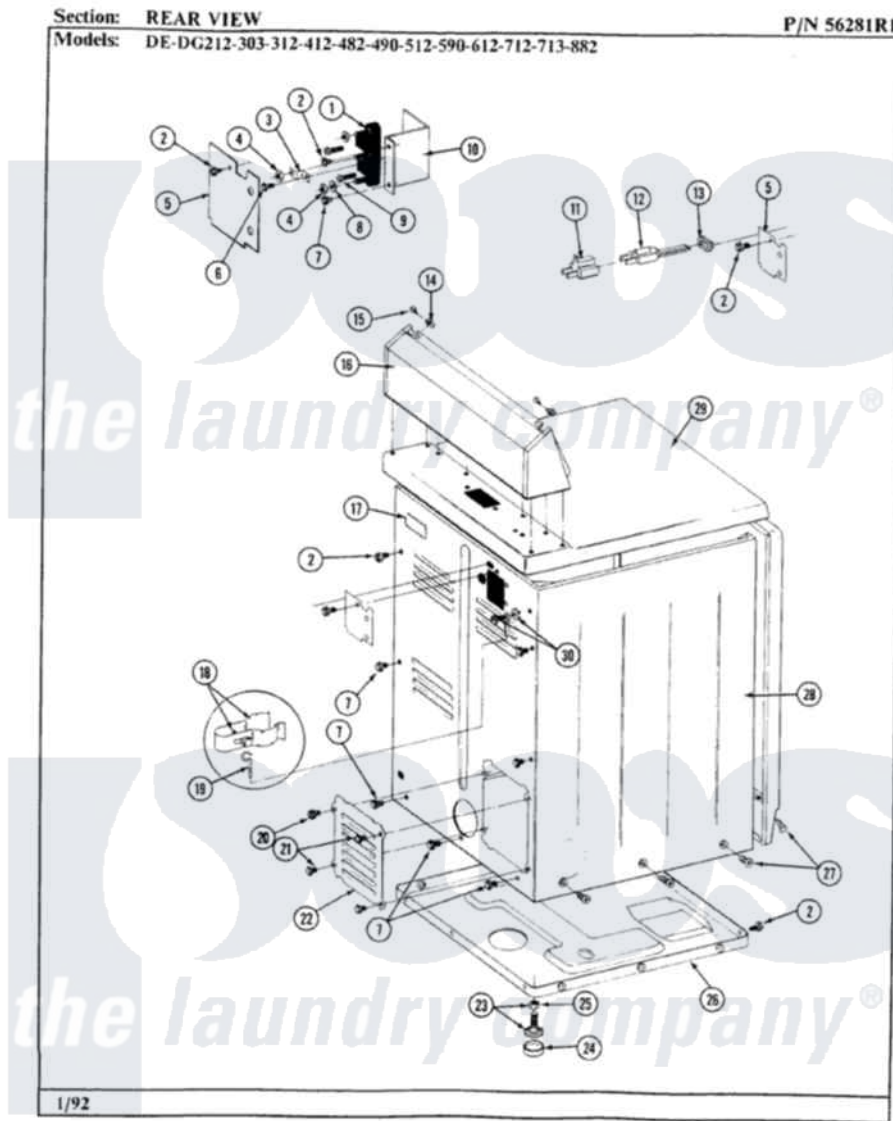

Maytag LDG482 07 - REAR VIEW

28

Maytag [Residential Maytag LDG482 Dryer Parts](#) Parts Diagram 07 - REAR VIEW
 Click on the part number to view part

Item	Original Part Number	Replaced By	Status	Part Description
2	Y313561			Screw---NA
5	Y312905		Not Available	COVER, TERMINAL
7	Y310632	1163839		Screw
11	Y201808			Converter
12	302521		Not Available	CORD, POWER PART NOT USED-GAS MODELS ONLY
13	211881			Grommet, Cord Part Not Used-Gas Models Only
14	215075			Fastener, Control Panel To Console
15	210932			Screw, No.8 X 9/16 Ctsk Note: Screw, Inlet Duct
16	305193L			Console
17	214519			LABEL, ELECTRICAL INSTR. PART NOT USED-GAS MODELS ONLY
18	301548			Clamp, Ground Wire
19	311155			Ground Wire And Clamp
20	Y313559			Screw

21	211294	90767	Screw, 8A X 3/8 HeX Washer Head Tapping
22	Y312951	Not Available	ACCESS COVER, BACK
23	Y305086		Adjustable Leg And Nut
24	Y314137		Foot, Rubber
25	Y052740	62739	Nut, Lock
26	Y303361	Not Available	BASE ASSY. (UPPER & LOWER)
28	305302L	Not Available	CABINET-ALMOND
29	307104L		Top Cover Assembly
30	303846	22003781	Screw, Ground Strap