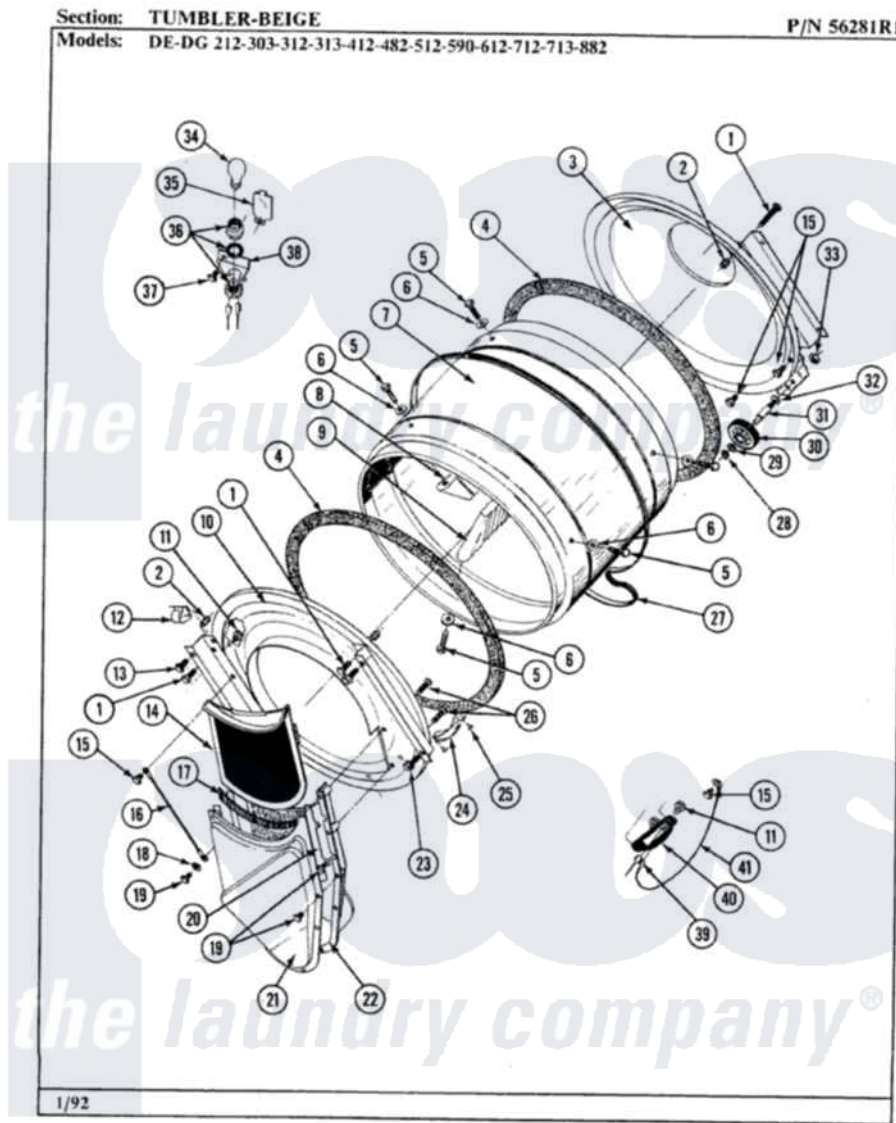

Maytag LDG482 08 - TUMBLER-BEIGE

34

Maytag [Residential Maytag LDG482 Dryer Parts](#) Parts Diagram 08 - TUMBLER-BEIGE
 Click on the part number to view part

Item	Original Part Number	Replaced By	Status	Part Description
1	313764		Not Available	SCREW
2	313915	31-3915		Tech Sheet
3	Y306660	33001106		Back, Tumbler
4	314820			Seal, Tumbler
5	Y310759			Screw, Tumbler Baffles
6	314158			Washer, Baffle To Tumbler
7	314802		Not Available	TUMBLER W/OUT BAFFLES
"	306663		Not Available	TUMBLER W/BAFFLES
8	314803	33001012		Baffle
9	314804	33001004		Baffle, Tall
10	306670		Not Available	TUMBLER FRONT----NA
12	Y310376			Clip, Door Switch Harness
13	Y313561			Screw----NA
14	Y306666	33001003		Screen, Lint
15	211294	90767		Screw, 8A X 3/8 HeX Washer Head Tapping
16	205810			Wire, Ground

17	Y313796		Lint Seal
18	310557		Washer
19	Y312961	W10116751	Screw
20	Y313795		Guide For Lint Screen
21	Y312964	Not Available	OUTLET DUCT - OUTER HALF
22	306656	Not Available	OUTLET DUCT & GRID ASSEMBLY
"	306657	Not Available	OUTLET DUCT & GRID
23	Y310632	1163839	Screw
24	306508		Tumbler Bearing Kit ----W
25	210720		Rivet, Bearing To Tumbler Fmt
26	Y314110	33002917	Screw, No.10-16
27	Y312959		Poly "V" Belt For Tumbler
28	410233	9703438	Ring-Retrn
29	312535		Washer, Vault Mounting Brk.
30	Y303373	12001541	Drum Roller/Washer Assembly--W
31	Y312948	6-3129480	Shaft- Tumbler
32	Y313347	312535	Washer, Vault Mounting Brk.
33	312538	33001443	Nut, Hex