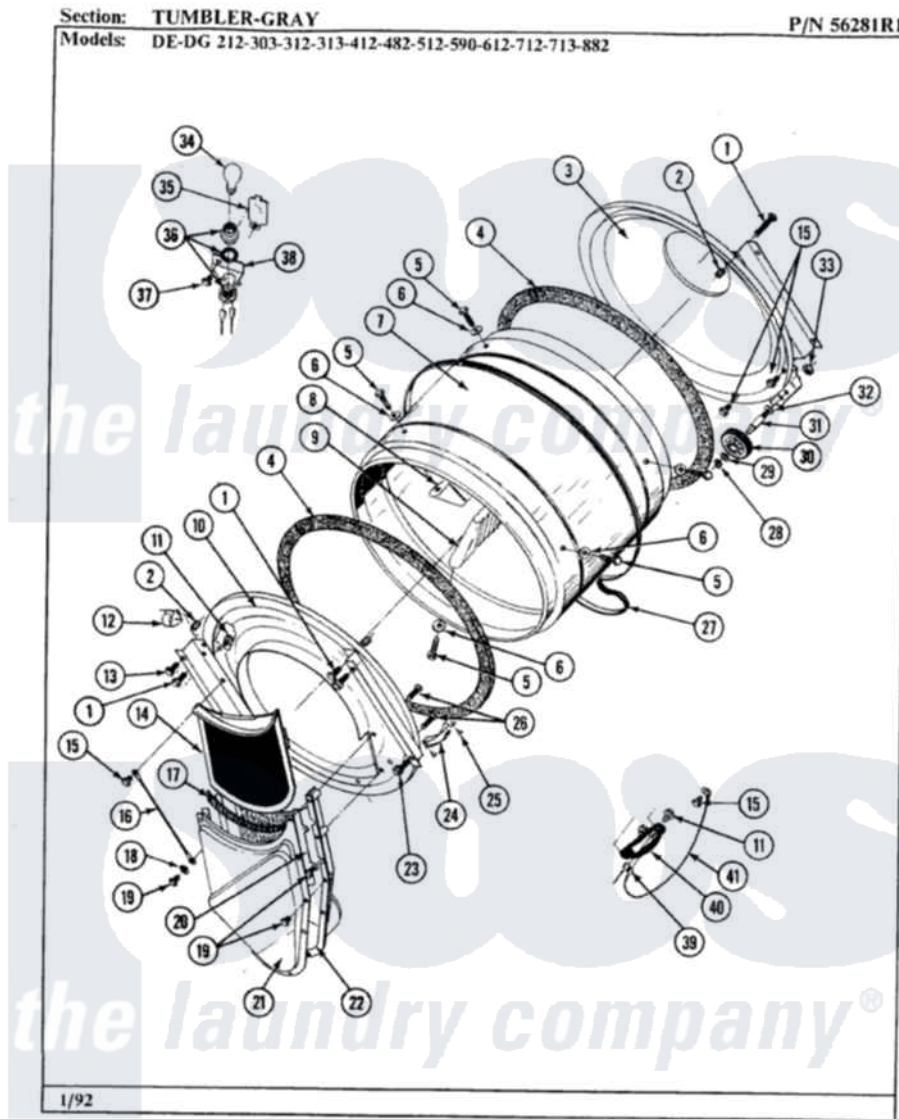

Maytag LDG482 09 - TUMBLER-GRAY

32

Maytag Residential Maytag LDG482 Dryer Parts Parts Diagram 09 - TUMBLER-GRAY
Click on the part number to view part

Item	Original Part Number	Replaced By	Status	Part Description
1	313764		Not Available	SCREW
2	313915	31-3915		Tech Sheet
3	Y306660	33001106		Back, Tumbler
4	Y313541	33313541		Seal- Tumbler
5	Y310759			Screw, Tumbler Baffles
6	314158			Washer, Baffle To Tumbler
7	305187		Not Available	TUMBLER W/BAFFLES
"	Y314153		Not Available	TUMBLER No.
8	314154		Not Available	TUMBLER BAFFLE - SHORT
9	314155	33001004		Baffle, Tall
10	Y303815	33001231		Front- Tumbler
12	Y310376			Clip, Door Switch Harness
13	Y313561			Screw---NA
14	Y304388	33001003		Screen, Lint
15	211294	90767		Screw, 8A X 3/8 HeX Washer Head Tapping
16	205810			Wire, Ground

17	Y313796		Lint Seal
18	310557		Washer
19	Y312961	W10116751	Screw
20	Y313795		Guide For Lint Screen
21	Y312964	Not Available	OUTLET DUCT - OUTER HALF
22	Y304810	Not Available	OUTLET DUCT ASSEMBLY---S
23	Y310632	1163839	Screw
24	306508		Tumbler Bearing Kit ---W
25	210720		Rivet, Bearing To Tumbler Fmt
26	Y314110	33002917	Screw, No.10-16
27	Y312959		Poly "V" Belt For Tumbler
28	410233	9703438	Ring-Retrn
29	312535		Washer, Vault Mounting Brk.
30	Y303373	12001541	Drum Roller/Washer Assembly--W
31	Y312948	6-3129480	Shaft- Tumbler
32	Y313347	312535	Washer, Vault Mounting Brk.
33	312538	33001443	Nut, Hex