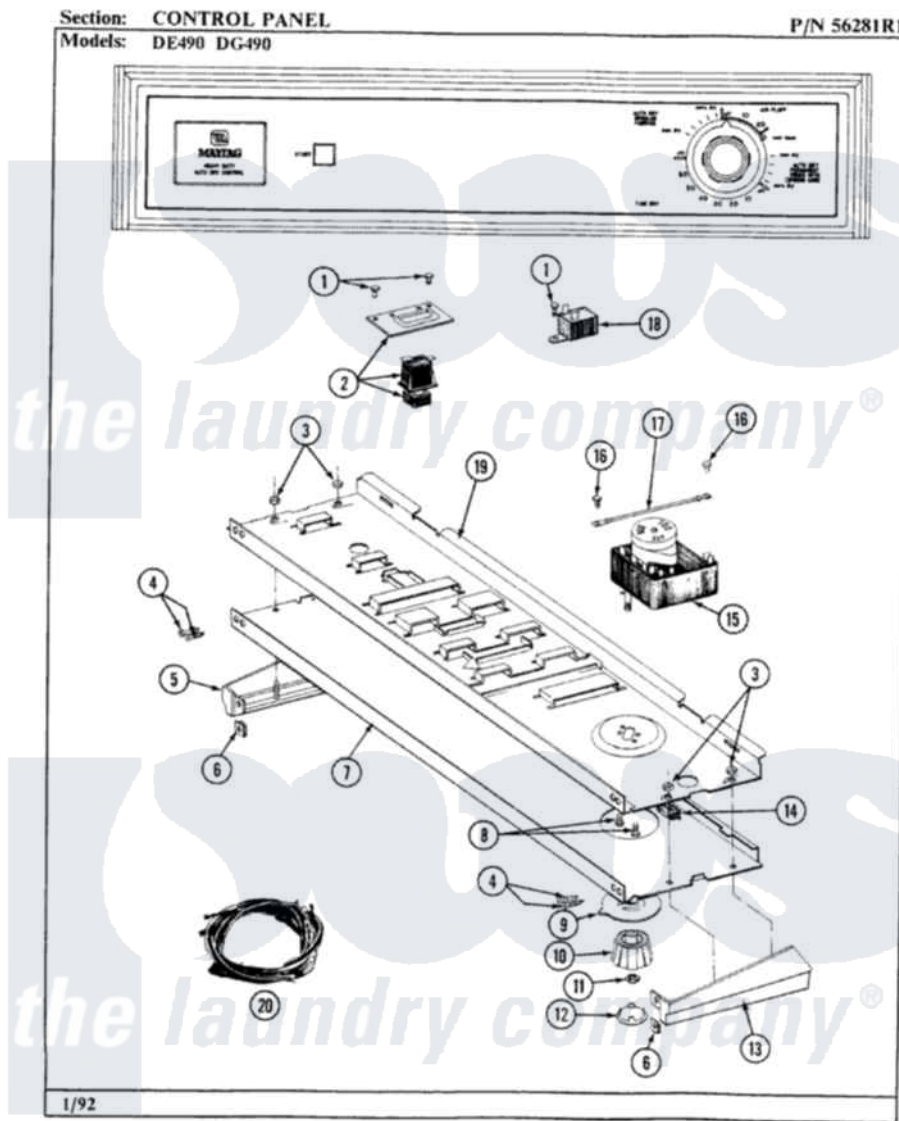

Maytag LDG490 01 - CONTROL PANEL

14

Maytag [Residential Maytag LDG490 Dryer Parts](#) Parts Diagram 01 - CONTROL PANEL
 Click on the part number to view part

Item	Original Part Number	Replaced By	Status	Part Description
1	211168	W10139210		Screw, 8-18 X 5/16
2	306533			Switch, Push/To/Start W/Bkt
3	214872			Palnut, End Cap Note: Nut, Lamp Holder
4	210932			Screw, No.8 X 9/16 Ctsk Note: Screw, Inlet Duct
5	214815			End Cap F/Control Panel-LH
6	214894			Fastener, End Cap
7	306132		Not Available	CONTROL PANEL
"	306387		Not Available	CONTROL PANEL
8	910708	488234		Screw 8-32 X 1/4
9	314422	33001500		Dial, Timer Indicator
10	314421			Knob For Timer
11	312273			Nut, Control Knob
12	215164		Not Available	CAP FOR KNOB
13	214816			End Cap F/Control Panel-RH
14	214897			Pad, Control Panel

15	306040		Timer
16	211294	90767	Screw, 8A X 3/8 HeX Washer Head Tapping
17	204807		Ground Wire, Supp. Plte To Top Cover
18	305205	694419	Mini-Buzzer
19	314184		Back Up Plate
20	306143	Not Available	WIRE HARNESS
"	306183	Not Available	WIRE HARNESS
"	306809	Not Available	WIRE HARNESS