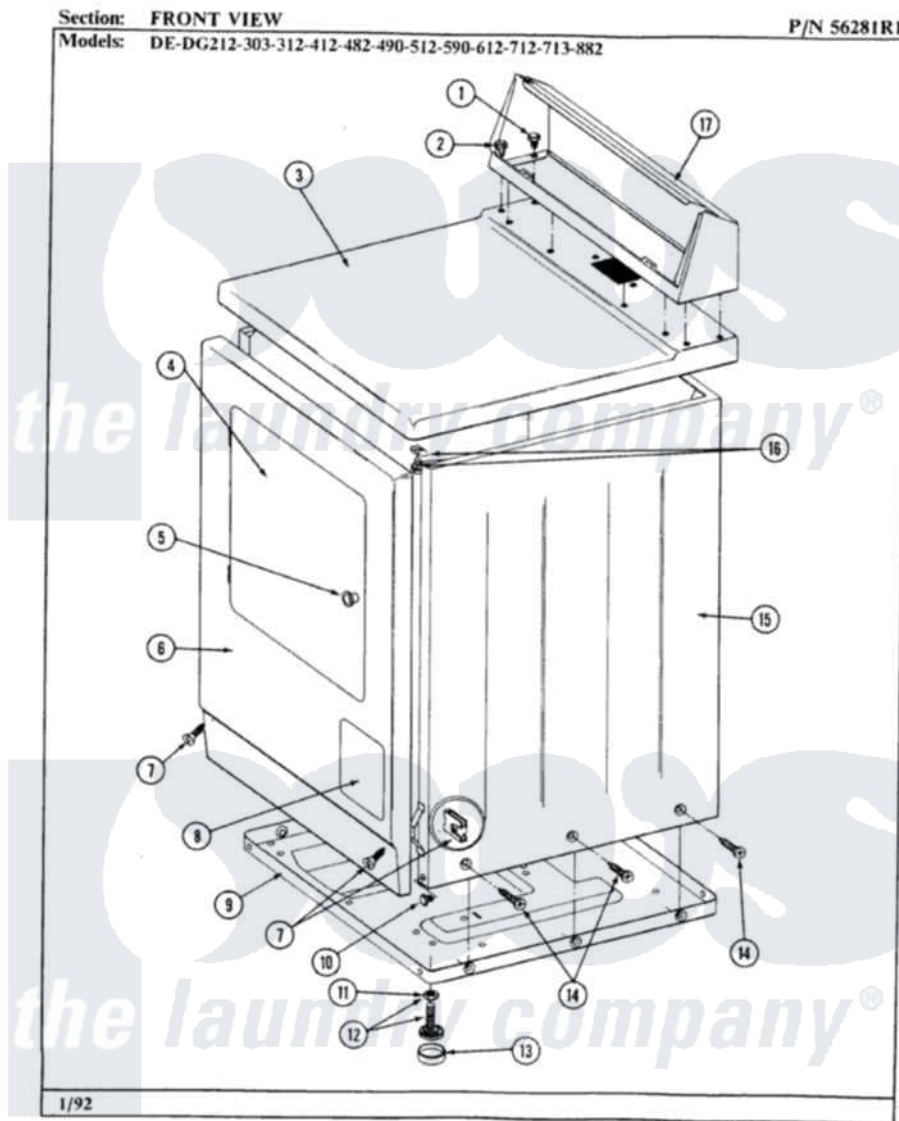

Maytag LDG490 03 - FRONT VIEW

26

Maytag Residential Maytag LDG490 Dryer Parts Parts Diagram 03 - FRONT VIEW
 Click on the part number to view part

Item	Original Part Number	Replaced By	Status	Part Description
1	211194		Not Available	LOCK WASHER
2	Y313559			Screw
3	307104L			Top Cover Assembly
4	306668L		Not Available	DOOR, ALMOND
5	303942		Not Available	KNOB AND SCREW
6	304594L		Not Available	FRONT PANEL-ALMOND
7	204439			Screw And Fstner Assembly
8	302542L		Not Available	PART NOT USED. (DG ONLY)
9	Y303361		Not Available	BASE ASSY. (UPPER & LOWER)
10	Y310632	1163839		Screw
11	Y052740	62739		Nut, Lock
12	Y305086			Adjustable Leg And Nut
13	Y314137			Foot, Rubber
14	213007			Xfor Cabinet See Cabinet, Back
15	305302L		Not Available	CABINET-ALMOND