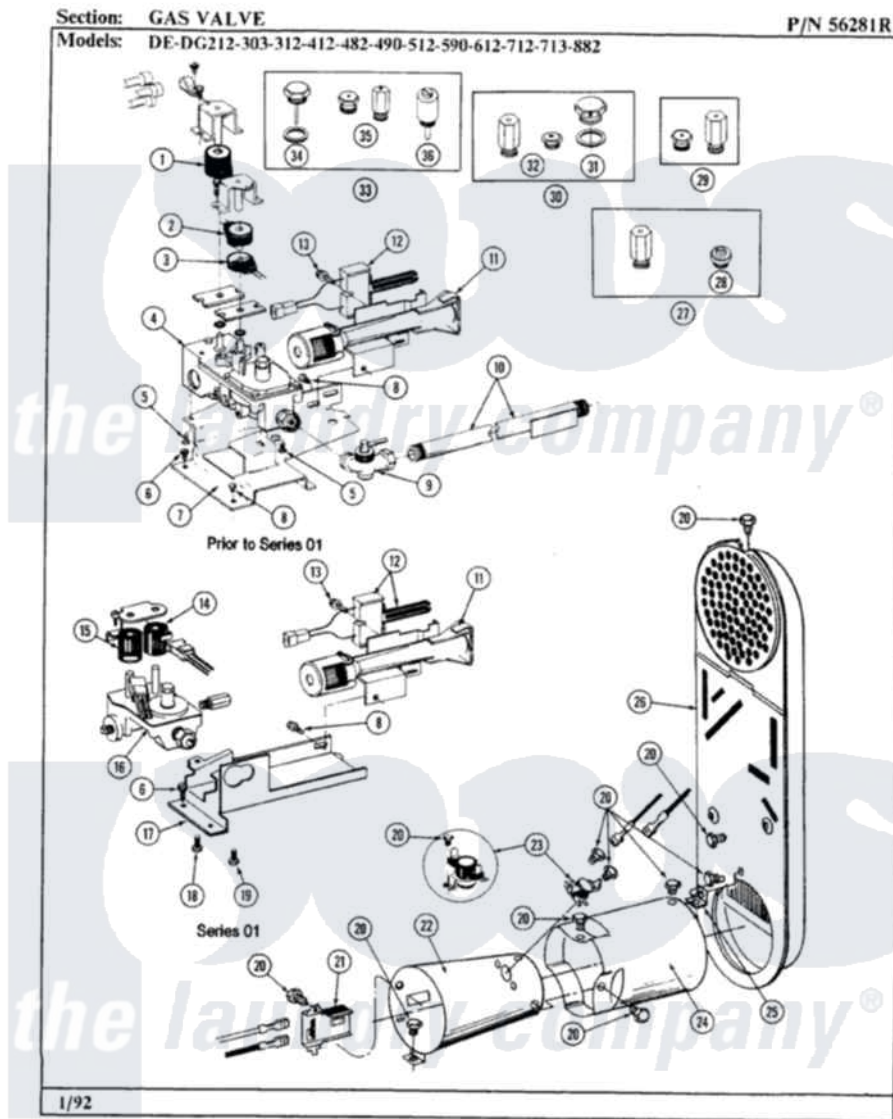

Maytag LDG490 04 - GAS VALVE

38

Maytag Residential Maytag LDG490 Dryer Parts Parts Diagram 04 - GAS VALVE
 Click on the part number to view part

Item	Original Part Number	Replaced By	Status	Part Description
2	305604			Holding Coil
3	305605			Booster Coil
4	W10116794			Gas Valve
5	211410			Screw, HeX Head No.8 X 3/8 Inch
6	Y313561			Screw----NA
7	312929			Gas Valve Bracket
8	Y310632	1163839		Screw
9	Y303349			Angle Shut-Off, Gas Valve
10	Y303383	33001735		Pipe And Bracket Assembly Series 18 Not Needed Use Vavle
11	304974	33002793		Burner Assembly
12	304970	4391996		Ignitor
13	304971			Screw Note: Screw, Igniter
14	306105	694540		Coil, 60 Hz
15	306106			Coil, Holding And Booster--W

16	306176		Valve, Gas
17	314566		Gas Control Bracket
18	314082	90767	Screw, 8A X 3/8 HeX Washer Head Tapping
19	Y313559		Screw
20	211294	90767	Screw, 8A X 3/8 HeX Washer Head Tapping
21	Y303377	338906	Radiant, Sensor
22	Y303368		Cone, Combustion
23	303395		Thermostat, Hi-Limit
24	Y303841		Cone, Extension
25	Y312890		Retainer, Heater Chamber
26	Y303369		Inlet Duct Assembly
27	306204	33002924	Gas Conv K
28	314602	694424	Leak, Limiter
29	305862	Not Available	MAIN BURNER ORIFICE KIT-MIX
"	305860	Not Available	MAIN BURNER ORIFICE KIT-NAT
"	305861	Not Available	MAIN BURNER ORIFICE KIT-LPG
30	Y304672		Conversion Kit-LPG To Nat.
31	302809		Screw Assembly - Leak Limit
32	305860	Not Available	MAIN BURNER ORIFICE KIT-NAT
33	Y306195	MAL9000AXX	LP Gas Con
34	302810		Screw Assembly - Blue Block Ope
35	305861	Not Available	MAIN BURNER ORIFICE KIT-LPG
36	306184	Not Available	PLUG, BLOCKING (LPG REGULATOR)