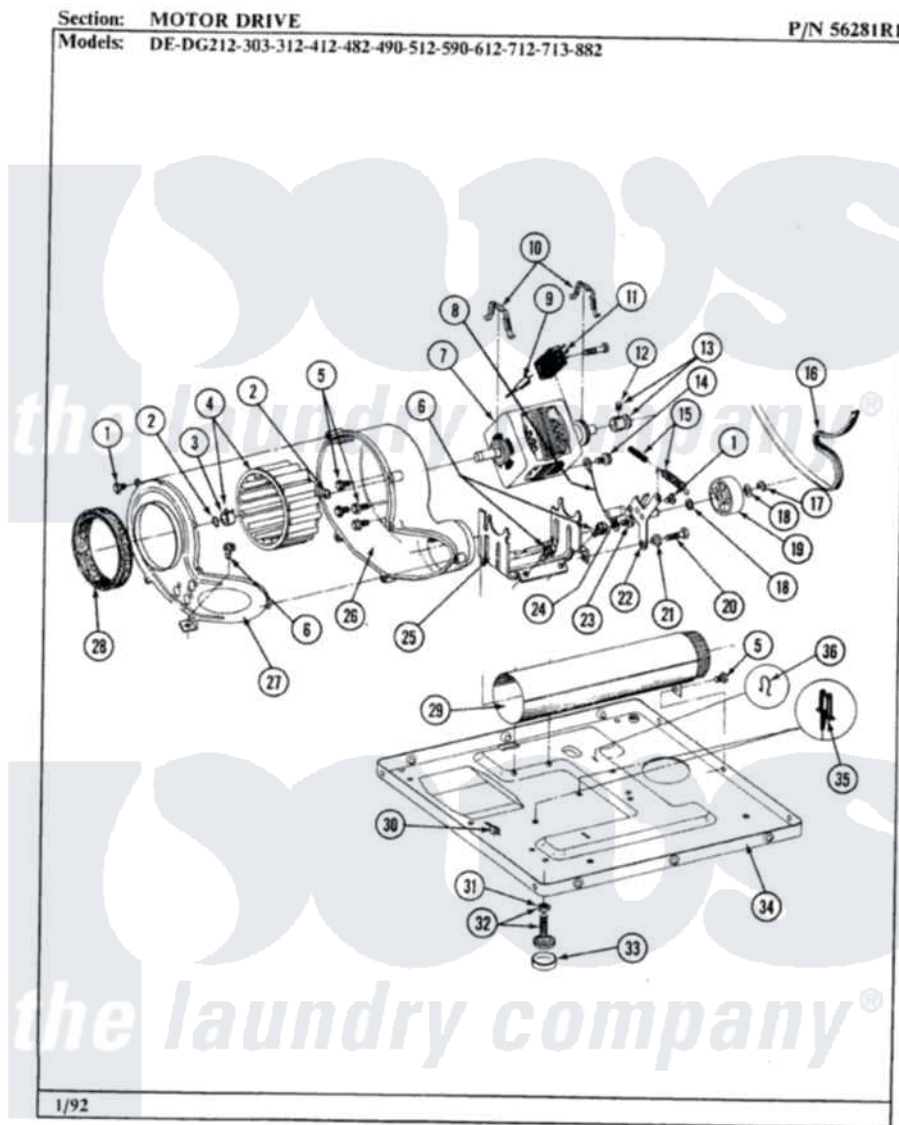

Maytag LDG490 05 - MOTOR DRIVE

-40-

Maytag [Residential Maytag LDG490 Dryer Parts](#) Parts Diagram 05 - MOTOR DRIVE
 Click on the part number to view part

Item	Original Part Number	Replaced By	Status	Part Description
1	Y312961	W10116751		Screw
2	410233	9703438		Ring-Retrn
3	312967			Clamp, Blower Housing
4	Y303836			Blower Wheel Assembly And Clamp
5	Y310632	1163839		Screw
6	Y313561			Screw---NA
7	Y303358	W10410999		Motor-Drive
8	901220			Ground Wire
9	306448		Not Available	WIRE
10	Y015825			Clip, Motor To Motor Support
11	Y303877		Not Available	SWITCH, MOTOR EXTERNAL START No.303358-2, No.303358-4, 303358-7
"	Y303879			Switch, Motor External Start
"	306207		Not Available	(PROD. No.303358-8 & No.303358-9)
12	Y053241			Set Screw, Motor Pulley

13	Y305185	6-3051850	Pulley- MO
14	910343	488234	Screw 8-32 X 1/4
15	Y303945		IDLER SPRING ASSY. W/PLUG
16	Y312959		Poly "V" Belt For Tumbler
17	312958	354987	Ring, Retaining
18	Y312527		Washer, Idler Shaft
19	Y303705	6-3037050	Pulley- ID
20	Y014874		Screw, Idler Arm And Sleeve
21	Y312894	315772	Sleeve, Idler Arm
22	Y303363	6-3033630	Idler Arm
23	211294	90767	Screw, 8A X 3/8 HeX Washer Head Tapping
24	Y313582	W10116756	Spacer
25	312897		Not Available
26	Y312893		SUPPORT, MOTOR
27	314846		Housing, Blower
"	Y312895		Not Available
28	Y312901		COVER FOR BLOWER---NA
29	Y303442		Seal, Housing Cover
30	Y310376		EXHAUST DUCT ASSEMBLY
31	Y052740	62739	Clip, Door Switch Harness
32	Y305086		Nut, Lock
33	Y314137		Adjustable Leg And Nut
34	Y303361		Not Available
35	Y313262	W10116752	Foot, Rubber
36	410490		BASE ASSY. (UPPER & LOWER)
			Retainer-
			Spring, Retainer Wire Harness