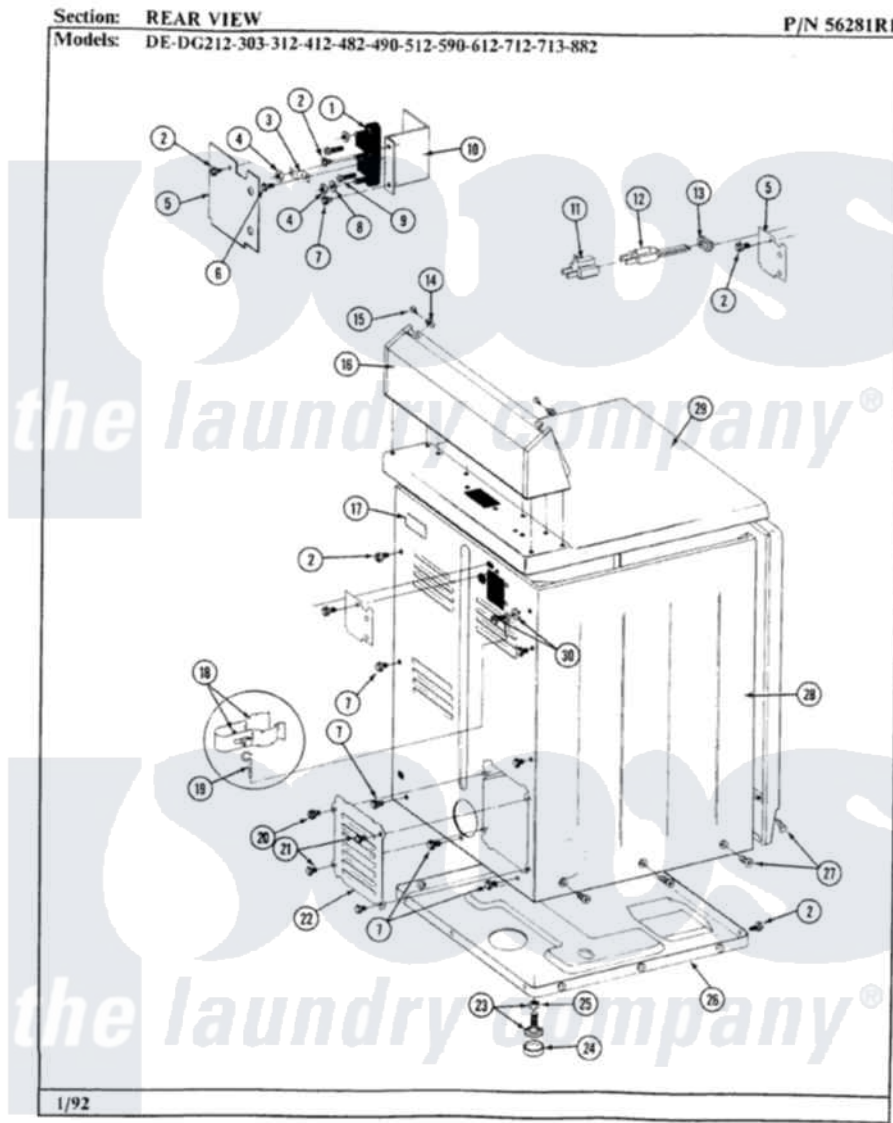

# Maytag LDG490 07 - REAR VIEW

28

Maytag [Residential Maytag LDG490 Dryer Parts](#) Parts Diagram 07 - REAR VIEW  
 Click on the part number to view part

Item	Original Part Number	Replaced By	Status	Part Description
2	<a href="#">Y313561</a>			Screw---NA
5	Y312905		Not Available	COVER, TERMINAL
7	Y310632	<a href="#">1163839</a>		Screw
11	<a href="#">Y201808</a>			Converter
12	302521		Not Available	CORD, POWER PART NOT USED-GAS MODELS ONLY
13	<a href="#">211881</a>			Grommet, Cord Part Not Used-Gas Models Only
14	<a href="#">215075</a>			Fastener, Control Panel To Console
15	<a href="#">210932</a>			Screw, No.8 X 9/16 Ctsk Note: Screw, Inlet Duct
16	<a href="#">305193L</a>			Console
17	214519			LABEL, ELECTRICAL INSTR. PART NOT USED-GAS MODELS ONLY
18	<a href="#">301548</a>			Clamp, Ground Wire
19	<a href="#">311155</a>			Ground Wire And Clamp
20	<a href="#">Y313559</a>			Screw

21	211294	<a href="#">90767</a>	Screw, 8A X 3/8 HeX Washer Head Tapping
22	Y312951	Not Available	ACCESS COVER, BACK
23	<a href="#">Y305086</a>		Adjustable Leg And Nut
24	<a href="#">Y314137</a>		Foot, Rubber
25	Y052740	<a href="#">62739</a>	Nut, Lock
26	Y303361	Not Available	BASE ASSY. (UPPER & LOWER)
27	<a href="#">213007</a>		Xfor Cabinet See Cabinet, Back
28	305302L	Not Available	CABINET-ALMOND
29	<a href="#">307104L</a>		Top Cover Assembly
30	303846	<a href="#">22003781</a>	Screw, Ground Strap