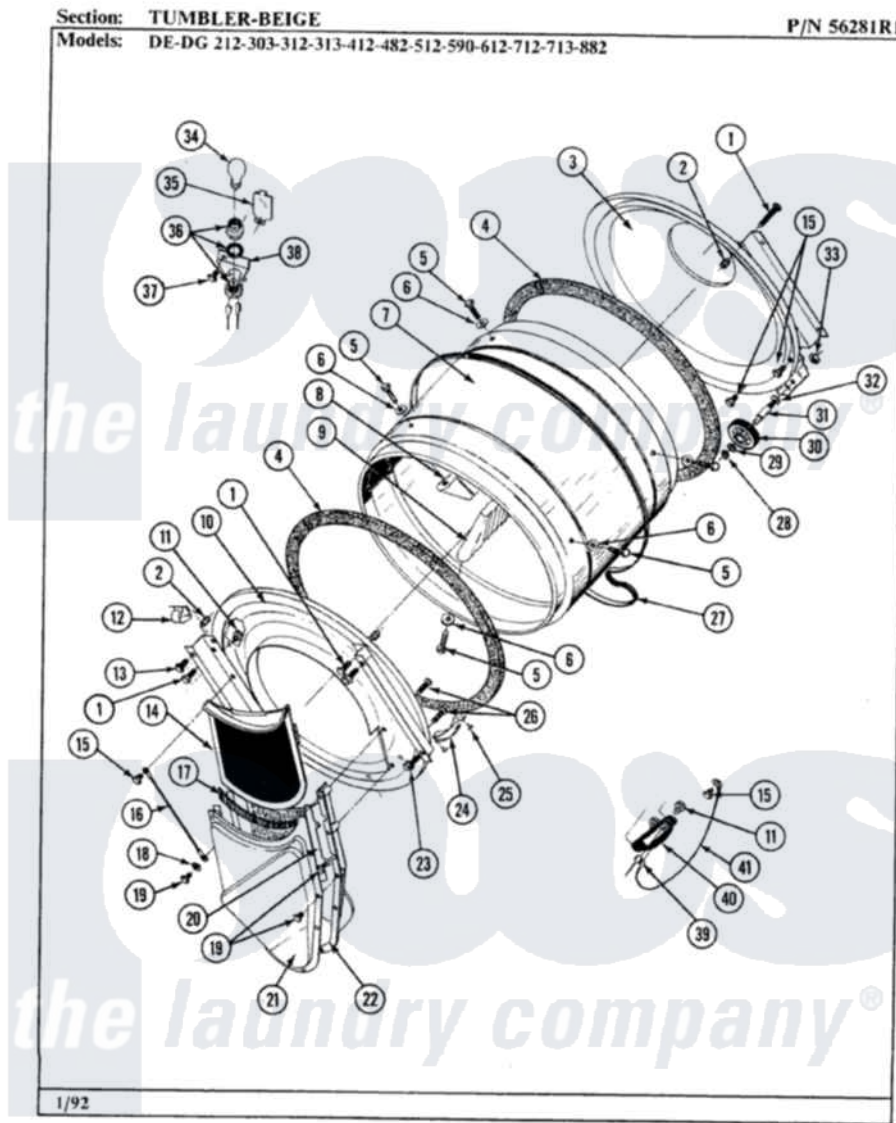

Maytag LDG490 08 - TUMBLER-BEIGE

34

Maytag [Residential Maytag LDG490 Dryer Parts](#) Parts Diagram 08 - TUMBLER-BEIGE
 Click on the part number to view part

| Item | Original Part Number | Replaced By | Status | Part Description |
|------|-------------------------|--------------------------|---------------|-----------------------------------------|
| 1 | 313764 | | Not Available | SCREW |
| 2 | 313915 | 31-3915 | | Tech Sheet |
| 3 | Y306660 | 33001106 | | Back, Tumbler |
| 4 | 314820 | | | Seal, Tumbler |
| 5 | Y310759 | | | Screw, Tumbler Baffles |
| 6 | 314158 | | | Washer, Baffle To Tumbler |
| 7 | 314802 | | Not Available | TUMBLER W/OUT BAFFLES |
| " | 306663 | | Not Available | TUMBLER W/BAFFLES |
| 8 | 314803 | 33001012 | | Baffle |
| 9 | 314804 | 33001004 | | Baffle, Tall |
| 10 | 306670 | | Not Available | TUMBLER FRONT----NA |
| 12 | Y310376 | | | Clip, Door Switch Harness |
| 13 | Y313561 | | | Screw----NA |
| 14 | Y306666 | 33001003 | | Screen, Lint |
| 15 | 211294 | 90767 | | Screw, 8A X 3/8 HeX Washer Head Tapping |
| 16 | 205810 | | | Wire, Ground |