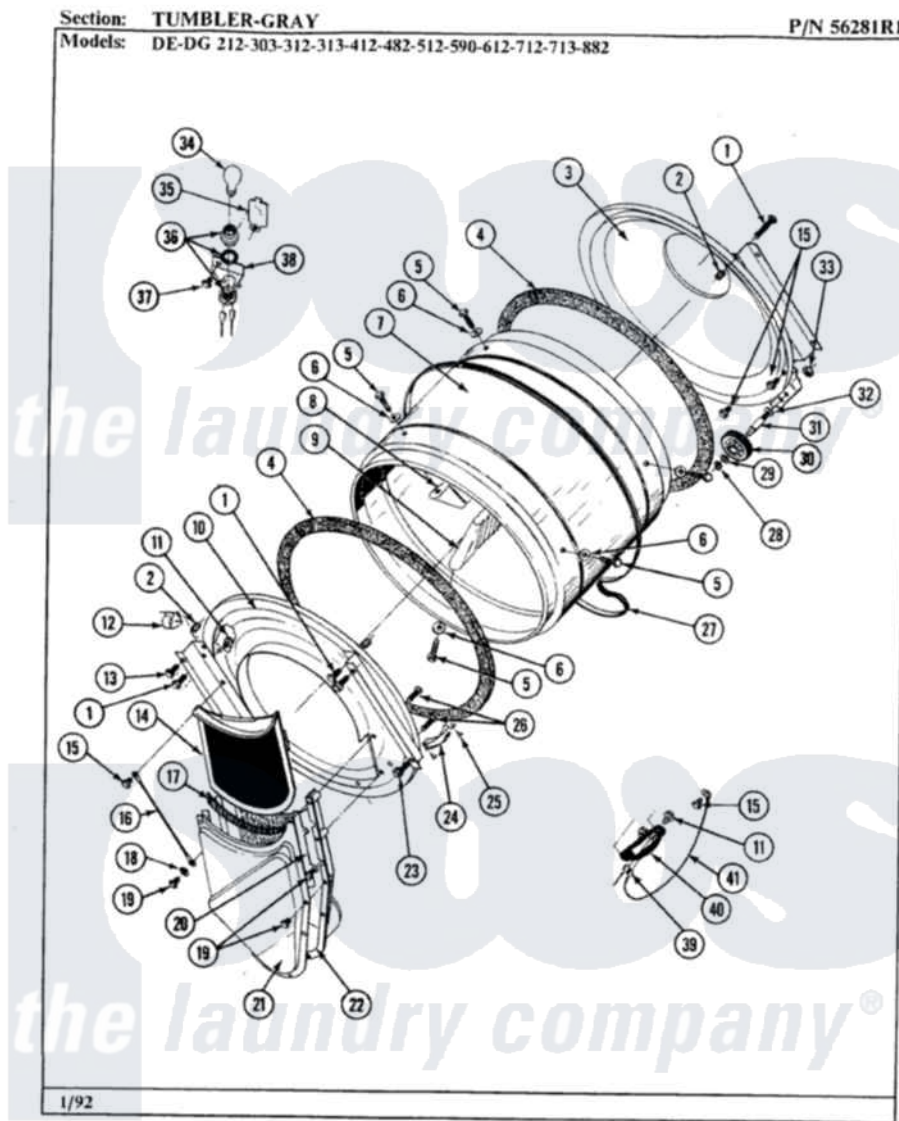

Maytag LDG490 09 - TUMBLER-GRAY

32

Maytag Residential Maytag LDG490 Dryer Parts Parts Diagram 09 - TUMBLER-GRAY
Click on the part number to view part

Item	Original Part Number	Replaced By	Status	Part Description
1	313764		Not Available	SCREW
2	313915	31-3915		Tech Sheet
3	Y306660	33001106		Back, Tumbler
4	Y313541	33313541		Seal- Tumbler
5	Y310759			Screw, Tumbler Baffles
6	314158			Washer, Baffle To Tumbler
7	305187		Not Available	TUMBLER W/BAFFLES
"	Y314153		Not Available	TUMBLER No.
8	314154		Not Available	TUMBLER BAFFLE - SHORT
9	314155	33001004		Baffle, Tall
10	Y303815	33001231		Front- Tumbler
12	Y310376			Clip, Door Switch Harness
13	Y313561			Screw---NA
14	Y304388	33001003		Screen, Lint
15	211294	90767		Screw, 8A X 3/8 HeX Washer Head Tapping
16	205810			Wire, Ground

17	Y313796		Lint Seal
18	310557		Washer
19	Y312961	W10116751	Screw
20	Y313795		Guide For Lint Screen
21	Y312964	Not Available	OUTLET DUCT - OUTER HALF
22	Y304810	Not Available	OUTLET DUCT ASSEMBLY---S
23	Y310632	1163839	Screw
24	306508		Tumbler Bearing Kit ---W
25	210720		Rivet, Bearing To Tumbler Fmt
26	Y314110	33002917	Screw, No.10-16
27	Y312959		Poly "V" Belt For Tumbler
28	410233	9703438	Ring-Retrn
29	312535		Washer, Vault Mounting Brk.
30	Y303373	12001541	Drum Roller/Washer Assembly--W
31	Y312948	6-3129480	Shaft- Tumbler
32	Y313347	312535	Washer, Vault Mounting Brk.
33	312538	33001443	Nut, Hex