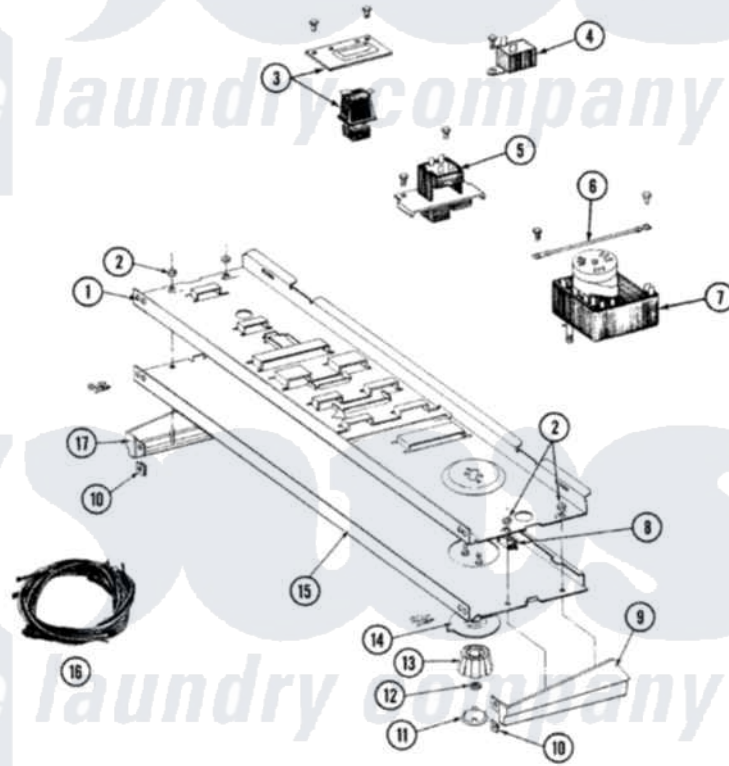

Maytag LDG4910 01 - CONTROL PANEL

SECTION: CONTROL PANEL
MODEL: DE-DG4910

Issue Date: 6/90

4

Maytag [Residential Maytag LDG4910 Dryer Parts](#) Parts Diagram 01 - CONTROL PANEL
Click on the part number to view part

Item	Original Part Number	Replaced By	Status	Part Description
1	314184			Back Up Plate
2	214872			Nut, End Cap Note: Nut, Lamp Holder
3	211168	W10139210		Screw, 8-18 X 5/16
"	307305			Switch Push To Start
4	211168	W10139210		Screw, 8-18 X 5/16
"	305205	694419		Mini-Buzzer
5	207365			2 Button Switch
"	211168	W10139210		Screw, 8-18 X 5/16
6	211294	90767		Screw, 8A X 3/8 HeX Washer Head Tapping
"	204807			Ground Wire, Supp. Plte To Top Cover
7	305448			Timer
"	910708	488234		Screw 8-32 X 1/4
8	214897			Pad, Control Panel
9	210932			Screw, No.8 X 9/16 Ctsk Note: Screw, Inlet Duct

"	207216	Not Available	END CAP RH
10	214894		Fastener, End Cap
11	215821	Not Available	CAP, KNOB
12	312273		Nut, Control Knob
13	315041		Knob, Timer
14	315042		Dial Skirt
15	307326	Not Available	CONTROL PANEL
"	210932		Screw, No.8 X 9/16 Ctsk Note: Screw, Inlet Duct
16	307281	Not Available	WIRE HARNESS
17	207215	Not Available	END CAP LH