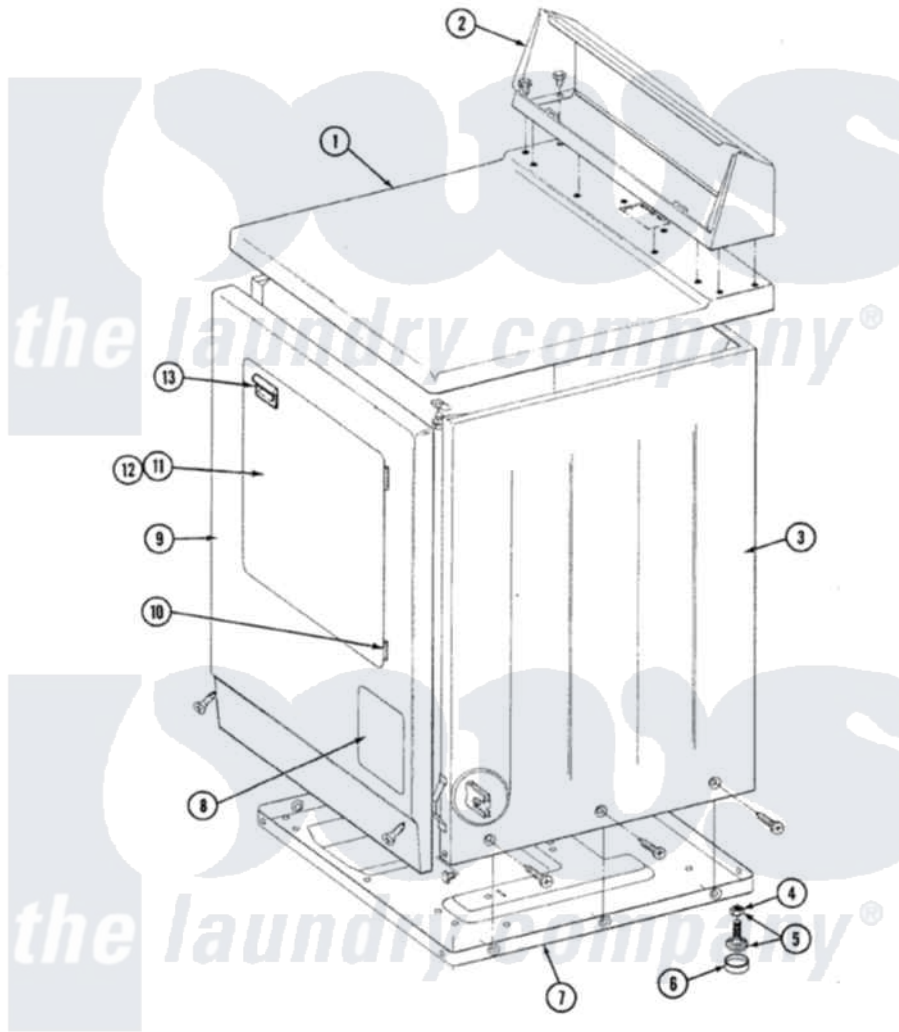

Maytag LDG4910 03 - FRONT VIEW

SECTION: FRONT VIEW
MODEL: DE-DG MODELS

Issue Date: 6/90

56

Maytag [Residential Maytag LDG4910 Dryer Parts](#) Parts Diagram 03 - FRONT VIEW
Click on the part number to view part

Item	Original Part Number	Replaced By	Status	Part Description
1	307104L			Top Cover Assembly
"	204445			Screw And Fastener Assembly
2	305193L			Console
"	Y313559			Screw
3	307124L		Not Available	CABINET ASSY ALMOND
"	Y310632	1163839		Screw
4	Y052740	62739		Nut, Lock
5	Y305086			Adjustable Leg And Nut
6	Y314137			Foot, Rubber
7	Y303361		Not Available	BASE ASSY. (UPPER & LOWER)
8	302542L		Not Available	PART NOT USED. (DG ONLY)
9	307998L			Front Panel---NA
10	307099	33001230		Hinge, Door
11	307111L	308061L		Door Assembly---NA
12	314966L		Not Available	DOOR PANEL ALMOND
13	314972			Handle Door ALM