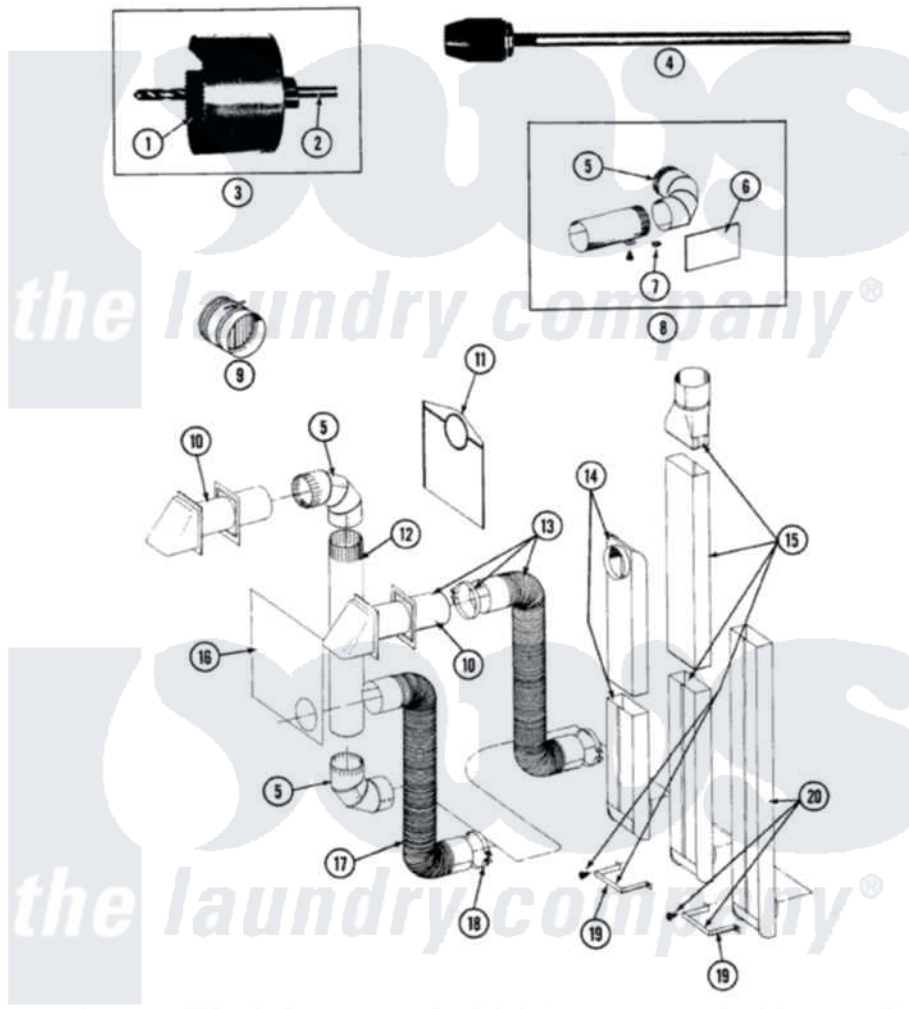

Maytag LDG4910 05 - INSTALLATION ACCESSORIES

SECTION: INSTALLATION ACCESSORIES
 MODEL: ALL MODELS

Issue Date: 6/90

54

Maytag Residential Maytag LDG4910 Dryer Parts Parts Diagram 05 - INSTALLATION ACCESSORIES
 Click on the part number to view part

Item	Original Part Number	Replaced By	Status	Part Description
1	038179		Not Available	BLADE, SAW
2	038180		Not Available	REPLACEMENT DRILL
3	038766		Not Available	HOLE SAW W/DRILL BIT
4	038767			Extension Chuck, Drill
5	Y059131			Elbow, Venting
6	312302			Insulation, Exhaust Duct Kit
7	213323			Fastener, Exhaust Duct Kit
8	Y304652			Exhaust Duct Kit
"	211294	90767		Screw, 8A X 3/8 HeX Washer Head Tapping
9	059146		Not Available	DAMPER, BACK DRAFT
10	Y059129	4396007RW		Vent Hood
11	311353		Not Available	BAG, LINT (DACRON)
12	Y059130			Pipe, Venting
13	Y059143			Flexible Vent Kit
14	Y059135			Vent Duct Assembly
15	059144		Not Available	RECTANGULAR VENT KIT

16	Y059134		PLATE, ALUM. WINDOW (15``X20``)
17	Y304353	4396010RP	6ft Scvent
18	Y304630		Clamp, Flexible Duct
19	313272		Bracket, Exhaust Deflector
"	211294	90767	Screw, 8A X 3/8 HeX Washer Head Tapping
20	303736	Not Available	EXHAUST DEFLECTOR KIT