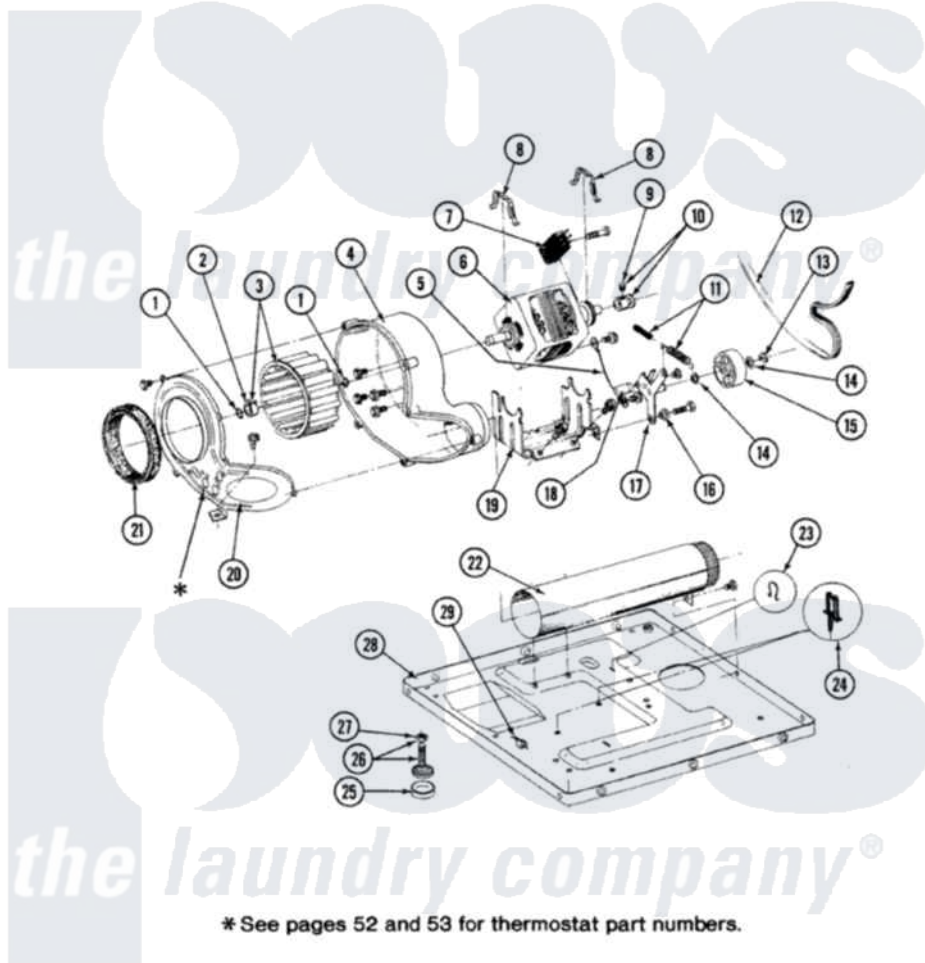

Maytag LDG4910 07 - MOTOR, BLOWER, BASE FRAME & THERMOSTATS

SECTION: MOTOR, BLOWER, BASE FRAME & THERMOSTATS
 MODEL: DG-DE MODELS

Issue Date: 6/90

50

Maytag [Residential Maytag LDG4910 Dryer Parts](#) Parts Diagram 07 - MOTOR, BLOWER, BASE FRAME & THERMOSTATS

[Click on the part number to view part](#)

Item	Original Part Number	Replaced By	Status	Part Description
1	410233	9703438		Ring-Retrn
2	312967			Clamp, Blower Housing
3	Y303836			Blower Wheel Assembly And Clamp
4	Y310632	1163839		Screw
"	Y312893			Housing, Blower
5	901220			Ground Wire
"	211294	90767		Screw, 8A X 3/8 HeX Washer Head Tapping
"	910343	488234		Screw 8-32 X 1/4
6	Y303358	W10410999		Motor-Drve
7	306207		Not Available	(PROD. No.303358-8 & No.303358-9)
"	Y303877		Not Available	SWITCH, MOTOR EXTERNAL START No.303358-2, No.303358-4, 303358-7
"	Y303879			Switch, Motor External Start

8	Y015825		Clip, Motor To Motor Support
9	Y053241		Set Screw, Motor Pulley
10	Y305185	6-3051850	Pulley- MO
11	Y303945		IDLER SPRING ASSY. W/PLUG
12	Y312959		Poly "V" Belt For Tumbler
13	312958	354987	Ring, Retaining
14	Y312527		Washer, Idler Shaft
15	Y303705	6-3037050	Pulley- ID
16	Y312894	315772	Sleeve, Idler Arm
17	Y014874		Screw, Idler Arm And Sleeve
"	Y303363	6-3033630	Idler Arm
"	Y312961	W10116751	Screw
18	Y313582	W10116756	Spacer
19	Y313561		Screw----NA
"	312897	Not Available	SUPPORT, MOTOR
20	314846		Cover, Blower Housing
"	Y313561		Screw----NA
"	Y312961	W10116751	Screw
21	Y312901		Seal, Housing Cover
22	Y303442		EXHAUST DUCT ASSEMBLY
"	Y310632	1163839	Screw
23	410490		Spring, Retainer Wire Harness
24	Y313262	W10116752	Retainer-
25	Y314137		Foot, Rubber
26	Y305086		Adjustable Leg And Nut
27	Y052740	62739	Nut, Lock
28	Y303361	Not Available	BASE ASSY. (UPPER & LOWER)
29	Y310376		Clip, Door Switch Harness