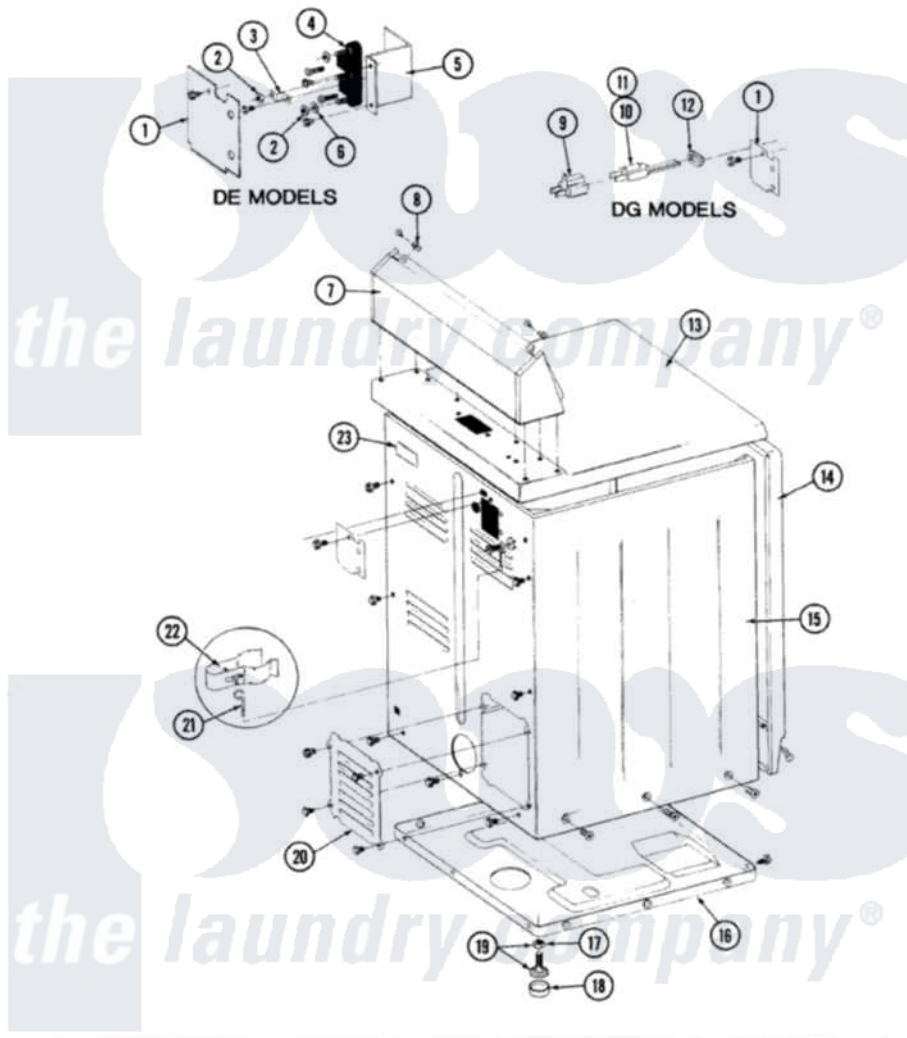

# Maytag LDG4910 08 - REAR VIEW

SECTION: REAR VIEW  
MODEL: DE-DG MODELS

Issue Date: 6/90

38

Maytag Residential Maytag LDG4910 Dryer Parts Parts Diagram 08 - REAR VIEW  
Click on the part number to view part

Item	Original Part Number	Replaced By	Status	Part Description
1	Y312905		Not Available	COVER, TERMINAL
7	<a href="#">305193L</a>			Console
8	<a href="#">215075</a>			Fastener, Control Panel To Console
9	<a href="#">Y201808</a>			Converter
10	302521		Not Available	CORD, POWER PART NOT USED-GAS MODELS ONLY
12	<a href="#">211881</a>			Grommet, Cord Part Not Used-Gas Models Only
13	<a href="#">307104L</a>			Top Cover Assembly
14	<a href="#">307998L</a>			Front Panel---NA
15	<a href="#">Y313561</a>			Screw---NA
"	Y310632	<a href="#">1163839</a>		Screw
"	307124L		Not Available	CABINET ASSY ALMOND
16	Y303361		Not Available	BASE ASSY. (UPPER & LOWER)
17	Y052740	<a href="#">62739</a>		Nut, Lock
18	<a href="#">Y314137</a>			Foot, Rubber

19	<a href="#">Y305086</a>		Adjustable Leg And Nut
20	Y312951	Not Available	ACCESS COVER, BACK
"	211294	<a href="#">90767</a>	Screw, 8A X 3/8 HeX Washer Head Tapping
"	<a href="#">Y313559</a>		Screw
21	<a href="#">311155</a>		Ground Wire And Clamp
22	<a href="#">313122</a>		Screw - Baffle To Tumbler
"	<a href="#">301548</a>		Clamp, Ground Wire
23	214519		LABEL, ELECTRICAL INSTR. PART NOT USED-GAS MODELS ONLY