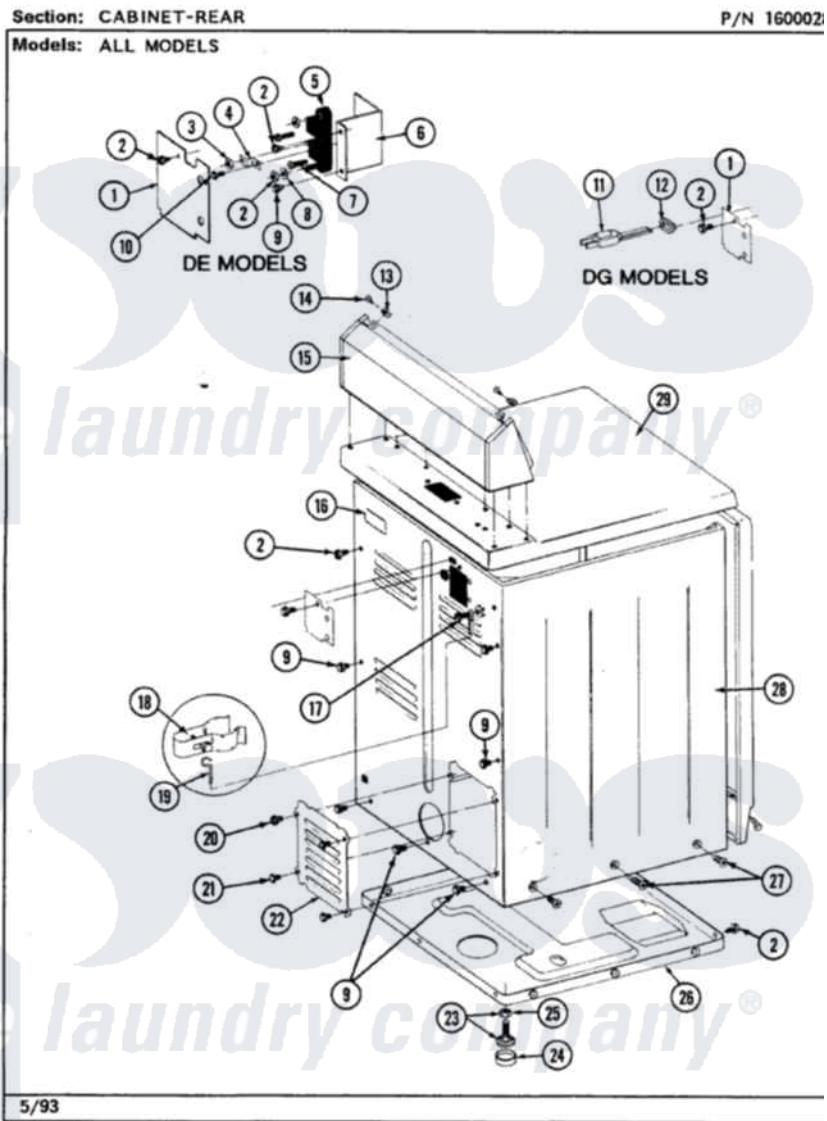

Maytag LDG4910AAL 02 - CABINET-REAR

Maytag Residential Maytag LDG4910AAL Dryer Parts Parts Diagram 02 - CABINET-REAR
Click on the part number to view part

Item	Original Part Number	Replaced By	Status	Part Description
1	Y312905		Not Available	COVER, TERMINAL
2	Y313561			Screw---NA
9	Y310632	1163839		Screw
11	302521		Not Available	CORD, POWER PART NOT USED-GAS MODELS ONLY
12	211881			Grommet, Cord Part Not Used-Gas Models Only
13	215075			Fastener, Control Panel To Console
14	210932			Screw, No.8 X 9/16 Ctsk Note: Screw, Inlet Duct
15	305193L			Console
16	214519			LABEL, ELECTRICAL INSTR. PART NOT USED-GAS MODELS ONLY
17	303846	22003781		Screw, Ground Strap
18	301548			Clamp, Ground Wire
19	311155			Ground Wire And Clamp
20	Y313559			Screw

21	211294	90767	Screw, 8A X 3/8 HeX Washer Head Tapping
22	Y312951	Not Available	ACCESS COVER, BACK
23	Y305086		Adjustable Leg And Nut
24	Y314137		Foot, Rubber
25	Y052740	62739	Nut, Lock
26	Y303361	Not Available	BASE ASSY. (UPPER & LOWER)
27	213077	Not Available	CAP FOR TIMER KNOB