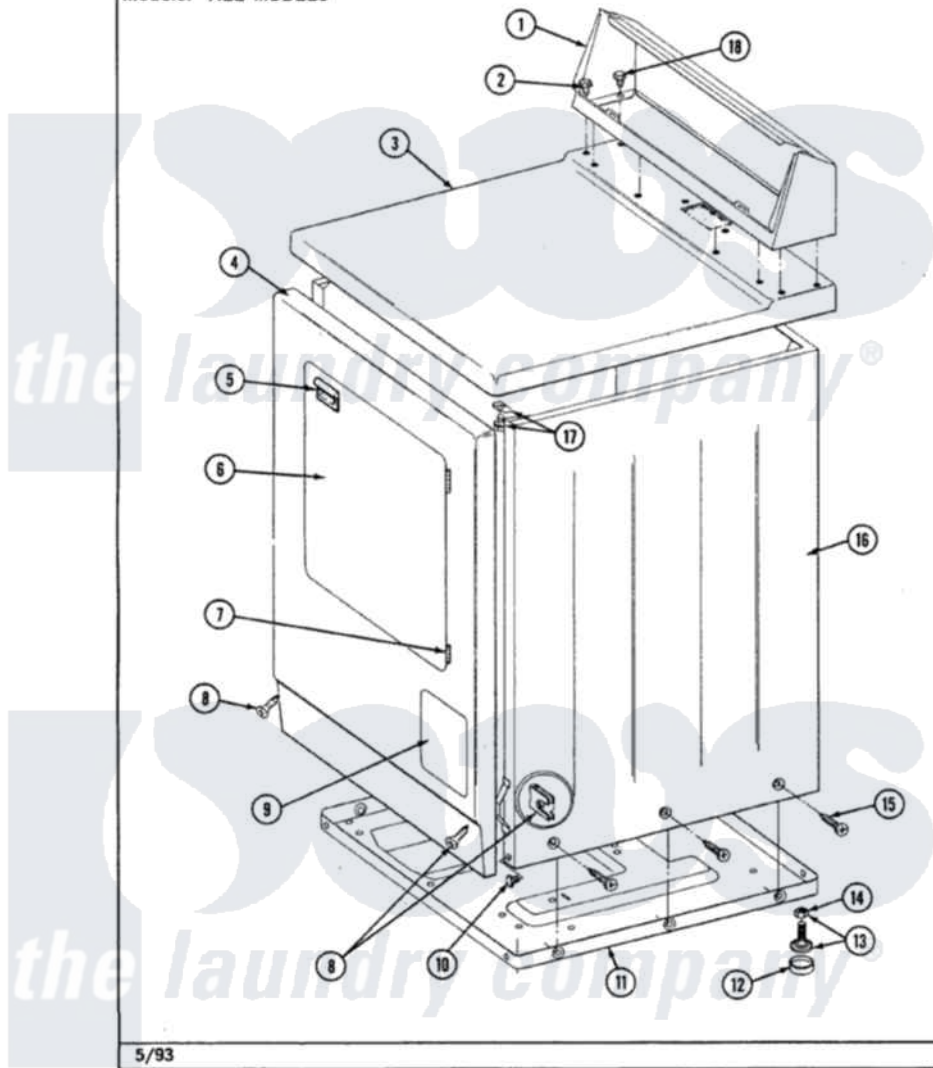

Maytag LDG4910AAW 01 - CABINET-FRONT

Section: CABINET-FRONT

P/N 1600028

Models: ALL MODELS

5/93

Maytag Residential Maytag LDG4910AAW Dryer Parts Parts Diagram 01 - CABINET-FRONT
 Click on the part number to view part

Item	Original Part Number	Replaced By	Status	Part Description
1	Y305193			Console
2	Y313559			Screw
3	307104			Top Cover Assembly
4	Y307998			Front Panel
5	314946			Handle White
6	314966			Panel, Outer
"	Y307111		Not Available	DOOR ASSY. COMPLETE (WHT)
7	307099	33001230		Hinge, Door
8	204439			Screw And Fstner Assembly
9	302542		Not Available	PART NOT USED. (DG ONLY)
10	Y310632	1163839		Screw
11	Y303361		Not Available	BASE ASSY. (UPPER & LOWER)
12	Y314137			Foot, Rubber
13	Y305086			Adjustable Leg And Nut
14	Y052740	62739		Nut, Lock

15	213007		Xfor Cabinet See Cabinet, Back
16	307124		Cabinet
17	204445		Screw And Fastener Assembly
18	211294	90767	Screw, 8A X 3/8 HeX Washer Head Tapping