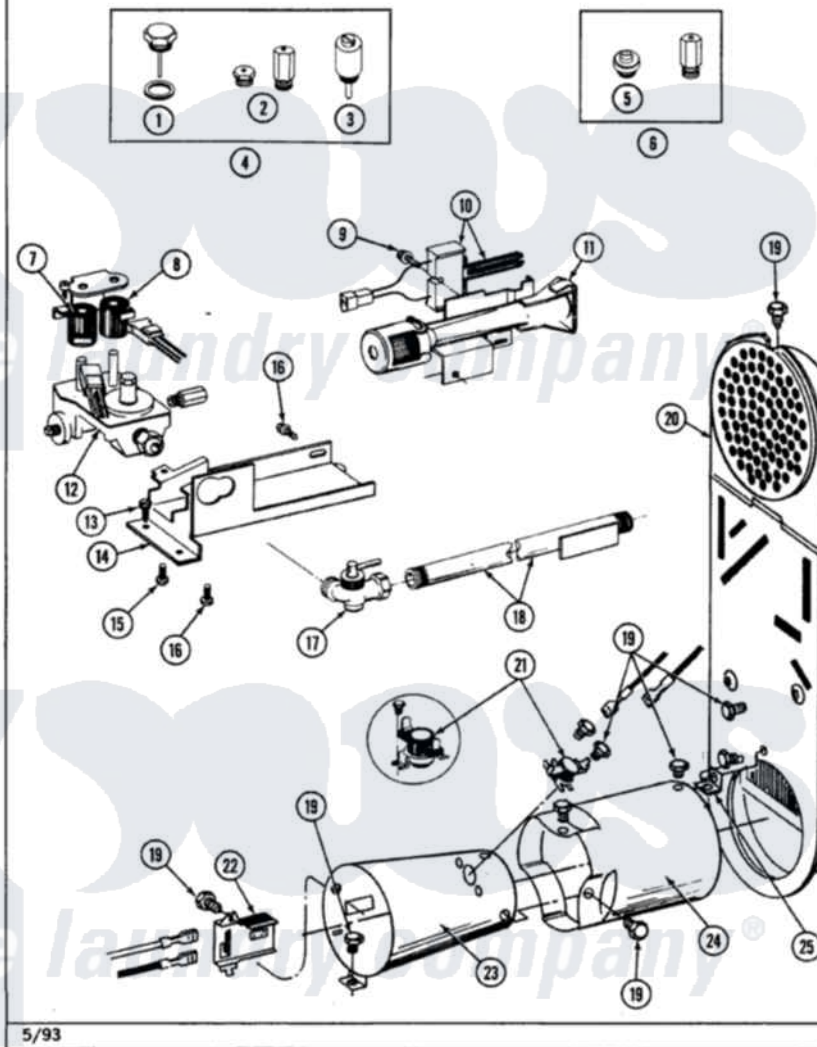

# Maytag LDG4910AAW 05 - GAS VALVE

Section: GAS VALVE

P/N 160002E

Models: ALL LDG MODELS

5/93

Maytag [Residential Maytag LDG4910AAW Dryer Parts](#) Parts Diagram 05 - GAS VALVE

[Click on the part number to view part](#)

Item	Original Part Number	Replaced By	Status	Part Description
1	<a href="#">302810</a>			Screw Assembly - Blue Block Ope
2	305861		Not Available	MAIN BURNER ORIFICE KIT-LPG
3	306184		Not Available	PLUG, BLOCKING (LPG REGULATOR)
4	Y306195	<a href="#">MAL9000AXX</a>		LP Gas Con
5	314602	<a href="#">694424</a>		Leak, Limiter
6	306204	<a href="#">33002924</a>		Gas Conv K
7	<a href="#">306106</a>			Coil, Holding And Booster-W
8	306105	<a href="#">694540</a>		Coil, 60 Hz
9	<a href="#">304971</a>			Screw Note: Screw, Igniter
10	304970	<a href="#">4391996</a>		Ignitor
11	304974	<a href="#">33002793</a>		Burner Assembly
12	<a href="#">306176</a>			Valve, Gas
13	<a href="#">Y313561</a>			Screw---NA
14	<a href="#">314566</a>			Gas Control Bracket

15	314082	<a href="#">90767</a>	Screw, 8A X 3/8 HeX Washer Head Tapping
16	<a href="#">Y313559</a>		Screw
17	<a href="#">Y303349</a>		Angle Shut-Off, Gas Valve
18	Y303383	<a href="#">33001735</a>	Pipe And Bracket Assembly Series 18 Not Needed Use Vavle
19	211294	<a href="#">90767</a>	Screw, 8A X 3/8 HeX Washer Head Tapping
20	Y308504	Not Available	INLET DUCT ASSEMBLY
"	<a href="#">307119</a>		Duct, Inlet Assembly
21	<a href="#">303395</a>		Thermostat, Hi-Limit
22	Y303377	<a href="#">338906</a>	Radiant, Sensor
23	<a href="#">Y308548</a>		Combustion Cone Assembly
"	<a href="#">Y303368</a>		Cone, Combustion
24	<a href="#">Y303841</a>		Cone, Extension
25	<a href="#">Y312890</a>		Retainer, Heater Chamber