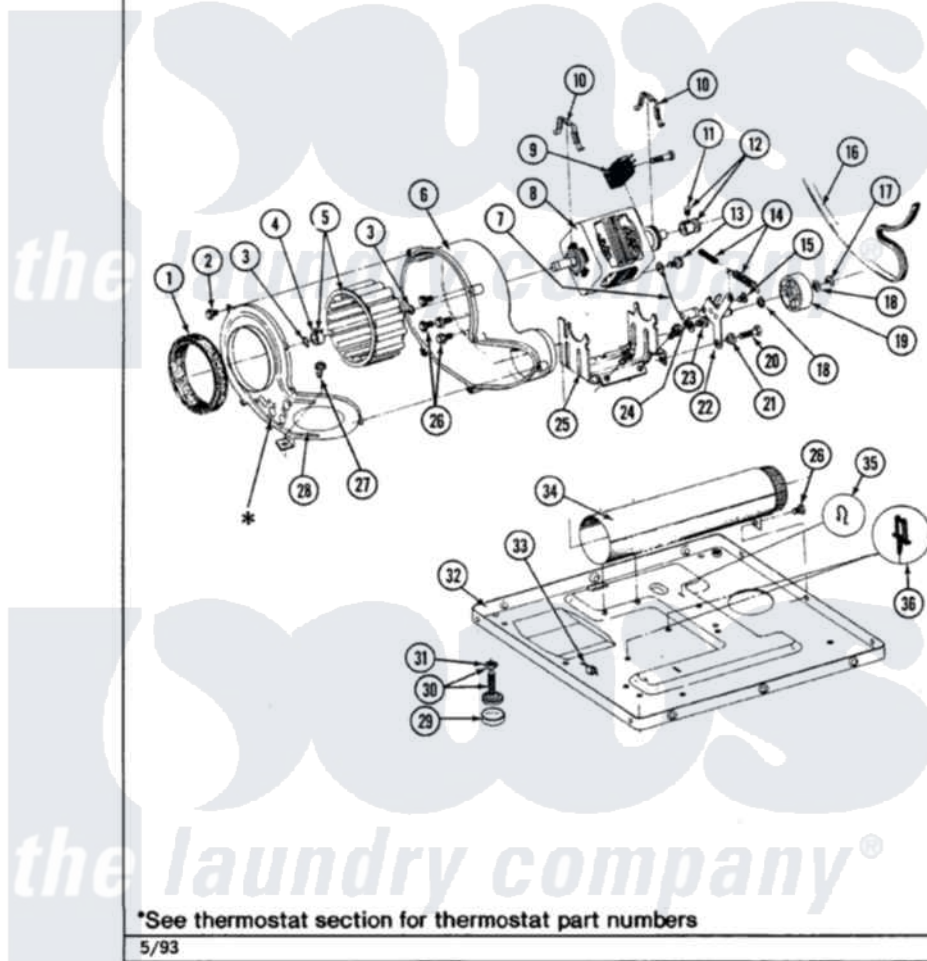

# Maytag LDG4910AAW 06 - MOTOR DRIVE

Section: MOTOR DRIVE

P/N 1600028

Models: ALL MODELS

Maytag [Residential Maytag LDG4910AAW Dryer Parts](#) Parts Diagram 06 - MOTOR DRIVE

[Click on the part number to view part](#)

Item	Original Part Number	Replaced By	Status	Part Description
1	<a href="#">Y312901</a>			Seal, Housing Cover
2	Y312961	<a href="#">W10116751</a>		Screw
3	410233	<a href="#">9703438</a>		Ring-Retrn
4	<a href="#">312967</a>			Clamp, Blower Housing
5	<a href="#">Y303836</a>			Blower Wheel Assembly And Clamp
6	<a href="#">Y312893</a>			Housing, Blower
7	<a href="#">901220</a>			Ground Wire
8	Y303358	<a href="#">W10410999</a>		Motor-Drive
9	306207		Not Available	(PROD. No.303358-8 & No.303358-9)
"	Y303877		Not Available	SWITCH, MOTOR EXTERNAL START No.303358-2, No.303358-4, 303358-7
"	<a href="#">Y303879</a>			Switch, Motor External Start
10	<a href="#">Y015825</a>			Clip, Motor To Motor Support
11	<a href="#">Y053241</a>			Set Screw, Motor Pulley
12	Y305185	<a href="#">6-3051850</a>		Pulley- MO