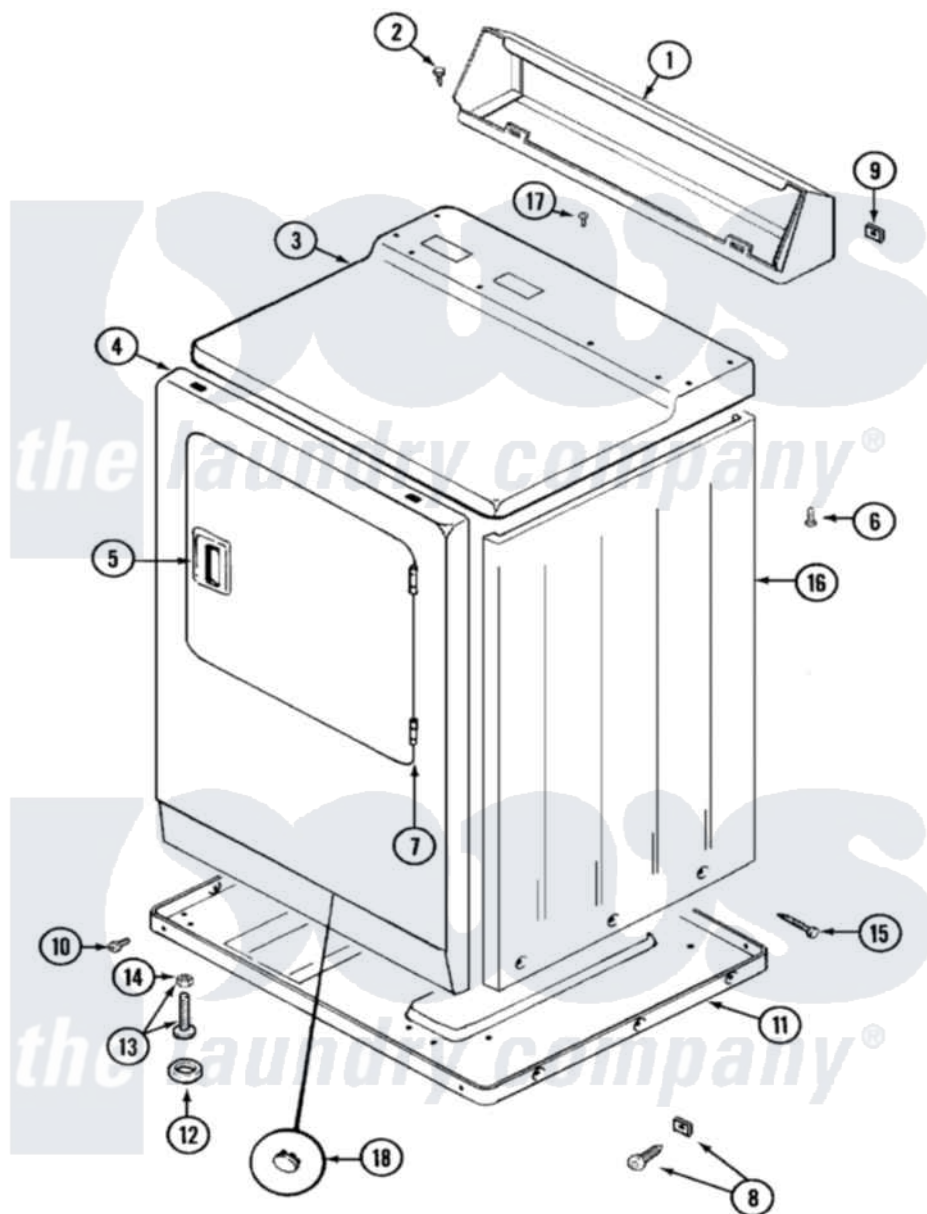

Maytag LDG4914AAE 01 - CABINET-FRONT

Maytag Residential Maytag LDG4914AAE Dryer Parts Parts Diagram 01 - CABINET-FRONT
 Click on the part number to view part

Item	Original Part Number	Replaced By	Status	Part Description
1	Y305193			Console
2	216423	3370225		Screw
3	33001165			Top Cover Assembly
4	33001242			Panel, Front
5	33001241			Handle, Door
6	214354			Screw, Top Cover To Cabnt.
7	33001230			Hinge, Door
8	204439			Screw And Fstner Assembly
9	215075			Fastener, Control Panel To Console
10	Y313561			Screw---NA
"	Y310632	1163839		Screw
11	Y303361		Not Available	BASE ASSY. (UPPER & LOWER)
12	Y314137			Foot, Rubber
13	Y305086			Adjustable Leg And Nut
14	Y052740	62739		Nut, Lock

15	213007		Xfor Cabinet See Cabinet, Back
16	33001159	33001327	Cabinet
17	210186	3370225	Screw
18	33001132	33002342	Plug, Sifht Hole