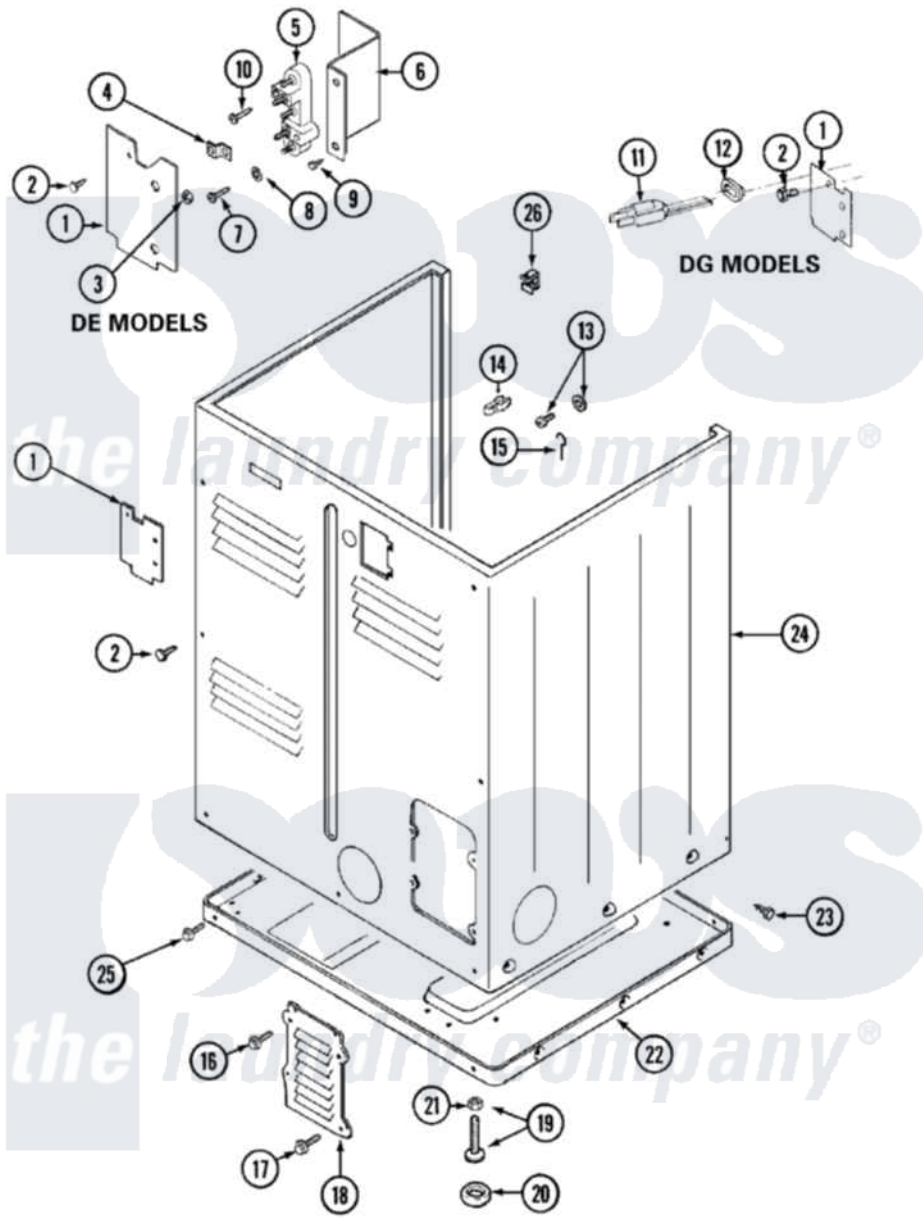

Maytag LDG4914AAE 02 - CABINET-REAR

Maytag [Residential Maytag LDG4914AAE Dryer Parts](#) Parts Diagram 02 - CABINET-REAR
 Click on the part number to view part

Item	Original Part Number	Replaced By	Status	Part Description
1	Y312905		Not Available	COVER, TERMINAL
2	Y313561			Screw---NA
11	33001246		Not Available	CORD, POWER
12	211881			Grommet, Cord Part Not Used-Gas Models Only
13	303846	22003781		Screw, Ground Strap
14	301548			Clamp, Ground Wire
15	204807			Ground Wire, Supp. Plte To Top Cover
16	Y313559			Screw
17	211294	90767		Screw, 8A X 3/8 HeX Washer Head Tapping
18	Y312951		Not Available	ACCESS COVER, BACK
19	Y305086			Adjustable Leg And Nut
20	Y314137			Foot, Rubber
21	Y052740	62739		Nut, Lock
22	Y303361		Not Available	BASE ASSY. (UPPER & LOWER)

23	213007		Xfor Cabinet See Cabinet, Back
24	33001159	33001327	Cabinet
25	Y313561		Screw----NA
"	Y310632	1163839	Screw
26	Y310376		Clip, Door Switch Harness