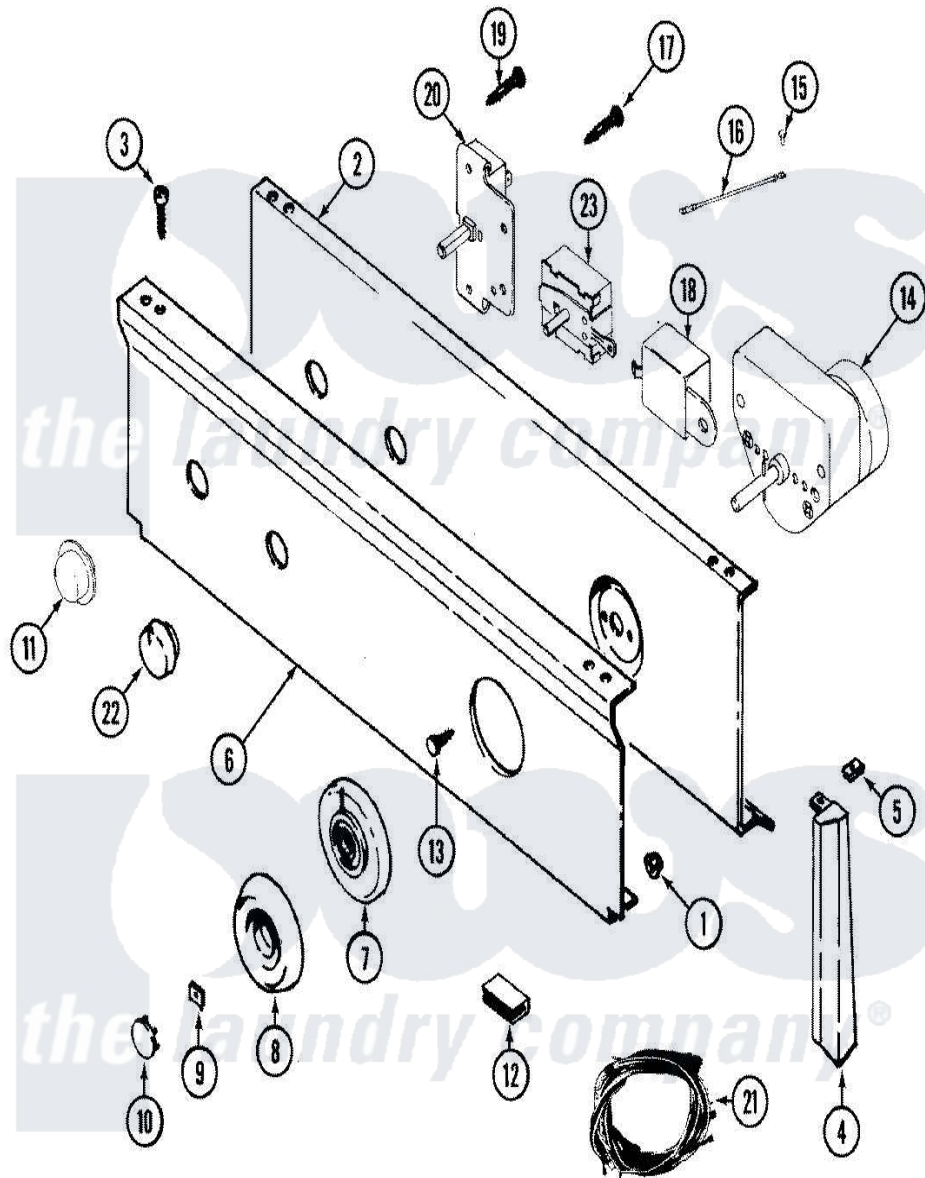

Maytag LDG4914AAE 03 - CONTROL PANEL

Maytag Residential Maytag LDG4914AAE Dryer Parts Parts Diagram 03 - CONTROL PANEL
 Click on the part number to view part

Item	Original Part Number	Replaced By	Status	Part Description
1	214872			Palnut, End Cap Note: Nut, Lamp Holder
2	33001237		Not Available	PLATE, SUPPORT
3	210932			Screw, No.8 X 9/16 Ctsk Note: Screw, Inlet Duct
4	22001564			Cap, End
"	22001291			End Cap, Control Panel
"	22001565		Not Available	CAP, END (LT-WHT)
"	22001289		Not Available	END CAP, CTRL. PNL. (LT-WHT)
5	214894			Fastener, End Cap
6	33001070		Not Available	PANEL, CONTROL (WHT)
7	33001183			Skirt, Timer Dial
8	33001255			Knob, Timer
9	312273			Nut, Control Knob
10	216250	22001446		Cap, Knob
11	33001185	33001187		Button

12	214897		Pad, Control Panel
13	315317	488234	Screw 8-32 X 1/4
14	Y308254		Timer
15	210186	3370225	Screw
16	204807		Ground Wire, Supp. Plte To Top Cover
17	315317	488234	Screw 8-32 X 1/4
18	Y308205	33001623	Buzzer, Non-Adjustable
19	315317	488234	Screw 8-32 X 1/4
20	33001232	Not Available	SWITCH, PUSH TO START
21	33001551	Not Available	HARNESS, WIRE
"	33001116	Not Available	HARNESS, WIRE
"	33001357		Wire Harness, Main
22	22001268	Not Available	KNOB ASSY. (WHT)
23	33001228	Not Available	SWITCH, TEMP. (3 POSITIONS)
24	16000327	Not Available	GUIDE, QUICK REF. - MAYTAG
"	33001256		Manual, Use And Care