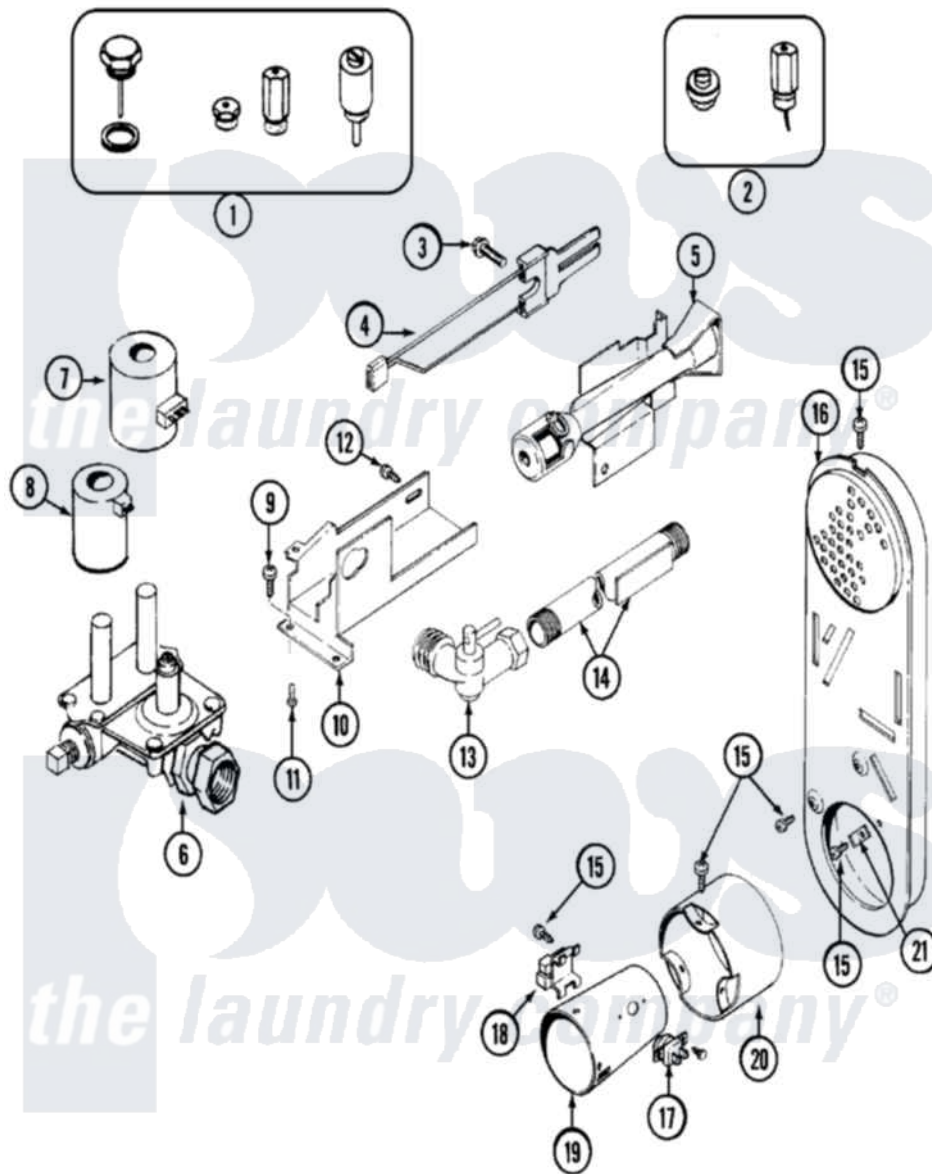

# Maytag LDG4914AAE 05 - GAS VALVE

Maytag [Residential Maytag LDG4914AAE Dryer Parts](#) Parts Diagram 05 - GAS VALVE  
 Click on the part number to view part

Item	Original Part Number	Replaced By	Status	Part Description
1	Y306195	<a href="#">MAL9000AXX</a>		LP Gas Con
2	306204	<a href="#">33002924</a>		Gas Conv K
3	<a href="#">304971</a>			Screw Note: Screw, Igniter
4	304970	<a href="#">4391996</a>		Ignitor
5	33001247	<a href="#">33002793</a>		Burner Assembly
6	<a href="#">306176</a>			Valve, Gas
7	<a href="#">306106</a>			Coil, Holding And Booster--W
8	306105	<a href="#">694540</a>		Coil, 60 Hz
9	<a href="#">Y313561</a>			Screw---NA
10	<a href="#">314566</a>			Gas Control Bracket
11	<a href="#">Y313559</a>			Screw
12	314082	<a href="#">90767</a>		Screw, 8A X 3/8 HeX Washer Head Tapping
"	314568	<a href="#">Y313559</a>		Screw
13	<a href="#">Y303349</a>			Angle Shut-Off, Gas Valve
14	Y303383	<a href="#">33001735</a>		Pipe And Bracket Assembly Series 18 Not Needed Use

15	211294	<a href="#">90767</a>	Vavle Screw, 8A X 3/8 HeX Washer Head Tapping
16	Y308504	Not Available	INLET DUCT ASSEMBLY
17	<a href="#">303395</a>		Thermostat, Hi-Limit
18	Y303377	<a href="#">338906</a>	Radiant, Sensor
19	<a href="#">Y308548</a>		Combustion Cone Assembly
20	<a href="#">Y303841</a>		Cone, Extension
21	<a href="#">Y312890</a>		Retainer, Heater Chamber