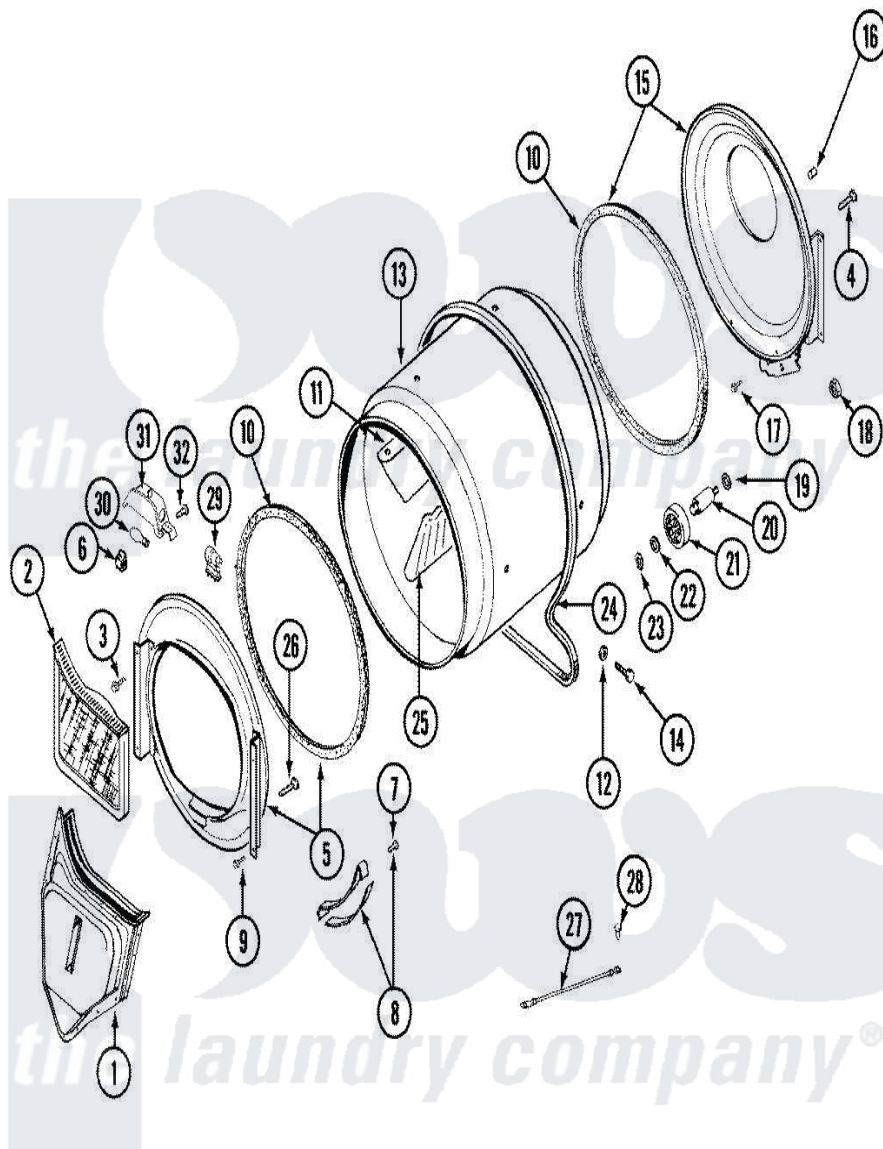

# Maytag LDG4914AAE 07 - TUMBLER

Maytag [Residential Maytag LDG4914AAE Dryer Parts](#) Parts Diagram 07 - TUMBLER  
 Click on the part number to view part

Item	Original Part Number	Replaced By	Status	Part Description
1	<a href="#">33001016</a>			Outlet Duct Assembly
2	33001171	<a href="#">33002970</a>		Lint Filte
3	313764		Not Available	SCREW
4	<a href="#">Y313561</a>			Screw----NA
5	<a href="#">33001421</a>			Front Assembly, Tumbler
6	<a href="#">Y310376</a>			Clip, Door Switch Harness
7	<a href="#">210720</a>			Rivet, Bearing To Tumbler Frmt
8	<a href="#">306508</a>			Tumbler Bearing Kit ---W
9	Y310632	<a href="#">1163839</a>		Screw
10	<a href="#">314820</a>			Seal, Tumbler
11	<a href="#">33001012</a>			Baffle
12	<a href="#">314158</a>			Washer, Baffle To Tumbler
13	33001108		Not Available	DRYER TUMBLER, W/O BAFFLES
14	<a href="#">Y310759</a>			Screw, Tumbler Baffles
15	<a href="#">33001178</a>			Back, Tumbler
16	313915	<a href="#">31-3915</a>		Tech Sheet

17	Y310632	<a href="#">1163839</a>	Screw
18	312538	<a href="#">33001443</a>	Nut, Hex
19	Y313347	<a href="#">312535</a>	Washer, Vault Mounting Brk.
20	Y312948	<a href="#">6-3129480</a>	Shaft- Tumbler
21	Y303373	<a href="#">12001541</a>	Drum Roller/Washer Assembly--W
22	<a href="#">312535</a>		Washer, Vault Mounting Brk.
23	410233	<a href="#">9703438</a>	Ring-Retrn
24	<a href="#">Y312959</a>		Poly "V" Belt For Tumbler
25	<a href="#">33001004</a>		Baffle, Tall
26	Y314110	<a href="#">33002917</a>	Screw, No.10-16
27	<a href="#">901220</a>		Ground Wire
28	910343	<a href="#">488234</a>	Screw 8-32 X 1/4
29	307097	<a href="#">33001496</a>	Lamp- Hold
30	Y307100	<a href="#">67001316</a>	Bulb, Light
31	314955	<a href="#">33001496</a>	Lamp- Hold
32	<a href="#">214872</a>		Palnut, End Cap Note: Nut, Lamp Holder