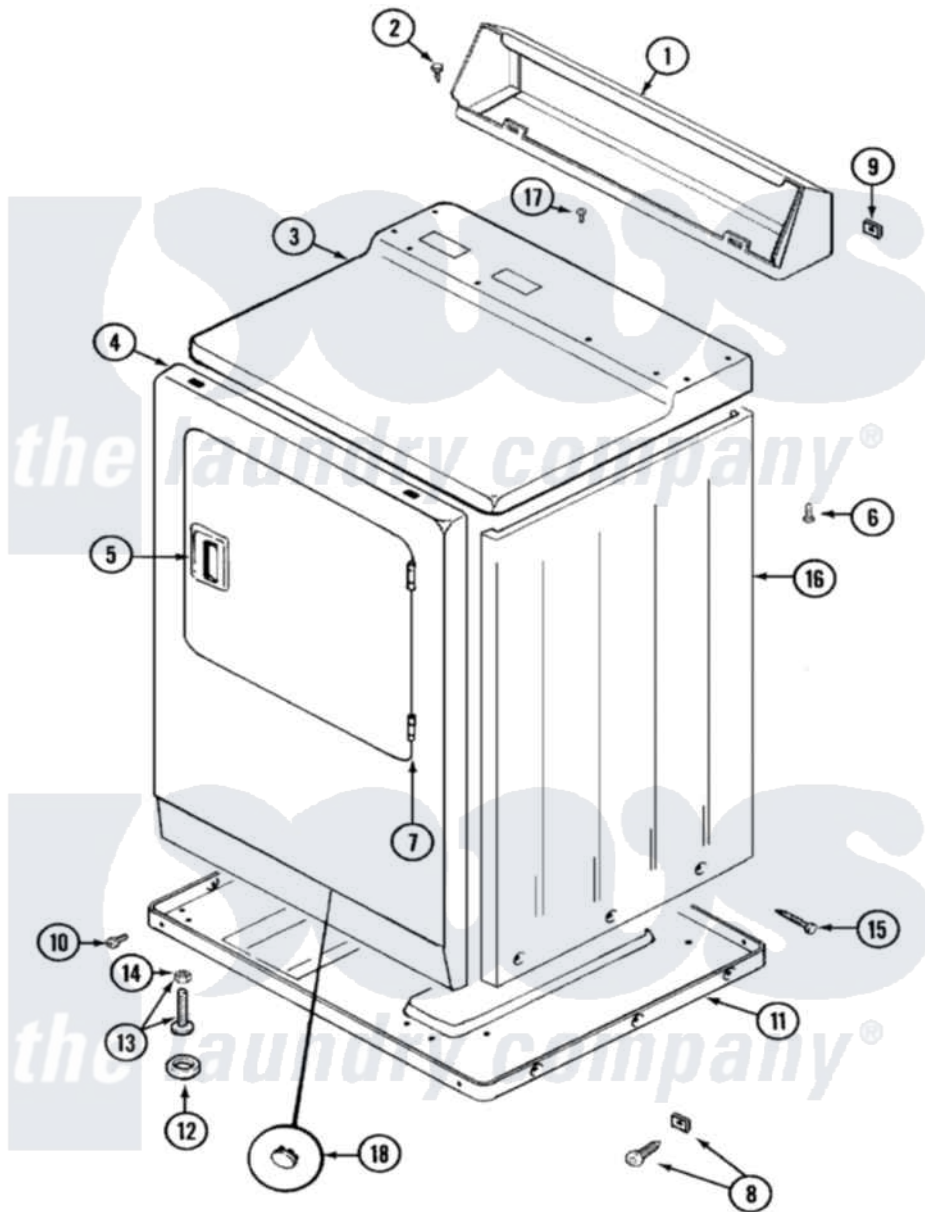

# Maytag LDG4914AAL 01 - CABINET-FRONT

Maytag Residential Maytag LDG4914AAL Dryer Parts Parts Diagram 01 - CABINET-FRONT  
 Click on the part number to view part

Item	Original Part Number	Replaced By	Status	Part Description
1	<a href="#">305193L</a>			Console
2	216423	<a href="#">3370225</a>		Screw
3	33001166		Not Available	COVER, TOP (ALM)---NA
4	33001258	<a href="#">33001242</a>		Panel, Front
5	33001254	<a href="#">37001047</a>		Handle, Door
6	<a href="#">214354</a>			Screw, Top Cover To Cabnt.
7	<a href="#">33001230</a>			Hinge, Door
8	<a href="#">204439</a>			Screw And Fstner Assembly
9	<a href="#">215075</a>			Fastener, Control Panel To Console
10	<a href="#">Y313561</a>			Screw---NA
"	Y310632	<a href="#">1163839</a>		Screw
11	Y303361		Not Available	BASE ASSY. (UPPER & LOWER)
12	<a href="#">Y314137</a>			Foot, Rubber
13	<a href="#">Y305086</a>			Adjustable Leg And Nut
14	Y052740	<a href="#">62739</a>		Nut, Lock

15	<a href="#">213007</a>		Xfor Cabinet See Cabinet, Back
16	33001160	Not Available	CABINET (ALM)
17	210186	<a href="#">3370225</a>	Screw
18	33001168	Not Available	PLUG, SIGHT HOLE (ALM)