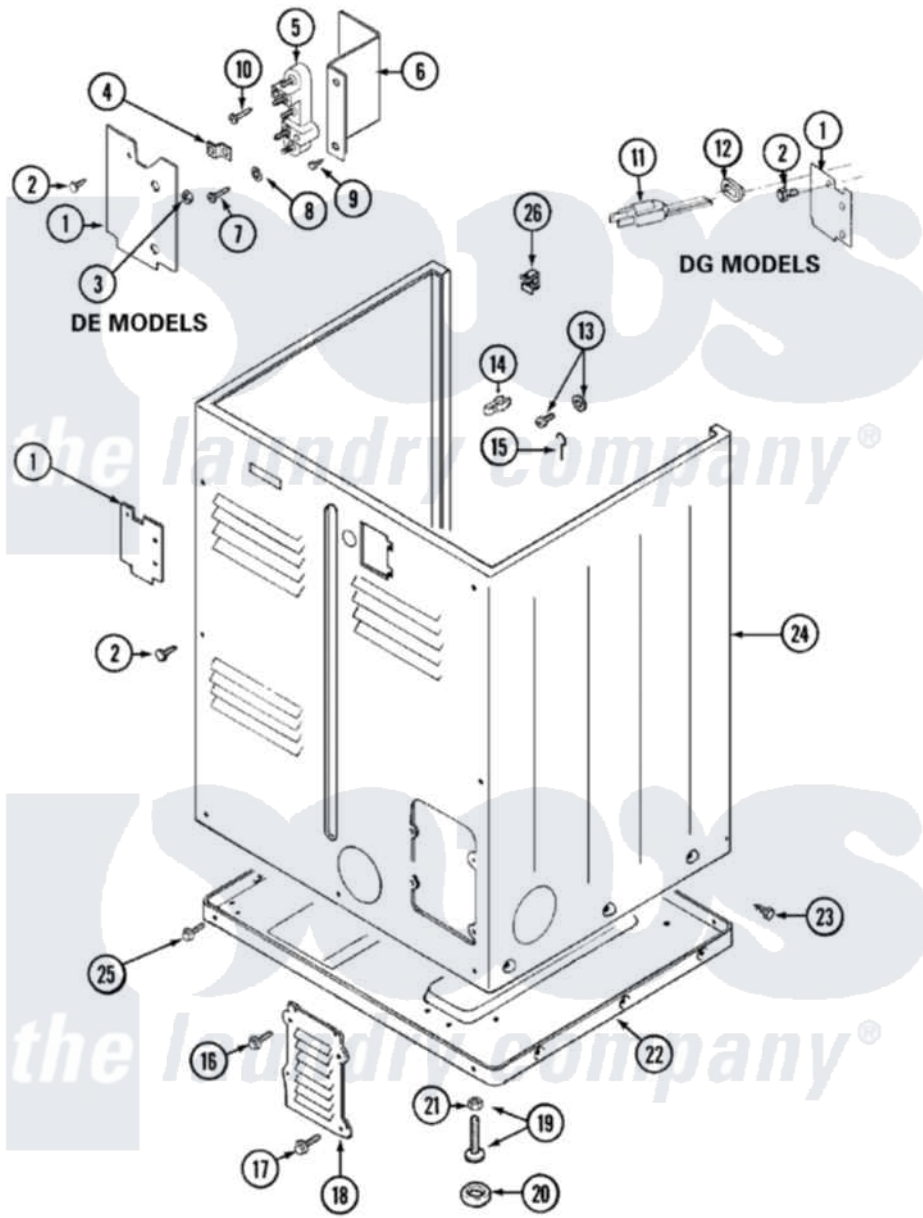

Maytag LDG4914AAL 02 - CABINET-REAR

Maytag [Residential Maytag LDG4914AAL Dryer Parts](#) Parts Diagram 02 - CABINET-REAR
 Click on the part number to view part

Item	Original Part Number	Replaced By	Status	Part Description
1	Y312905		Not Available	COVER, TERMINAL
2	Y313561			Screw---NA
11	33001246		Not Available	CORD, POWER
12	211881			Grommet, Cord Part Not Used-Gas Models Only
13	303846	22003781		Screw, Ground Strap
14	301548			Clamp, Ground Wire
15	204807			Ground Wire, Supp. Plte To Top Cover
16	Y313559			Screw
17	211294	90767		Screw, 8A X 3/8 HeX Washer Head Tapping
18	Y312951		Not Available	ACCESS COVER, BACK
19	Y305086			Adjustable Leg And Nut
20	Y314137			Foot, Rubber
21	Y052740	62739		Nut, Lock
22	Y303361		Not Available	BASE ASSY. (UPPER & LOWER)

23	213007		Xfor Cabinet See Cabinet, Back
24	33001160	Not Available	CABINET (ALM)
25	Y313561		Screw---NA
"	Y310632	1163839	Screw
26	Y310376		Clip, Door Switch Harness