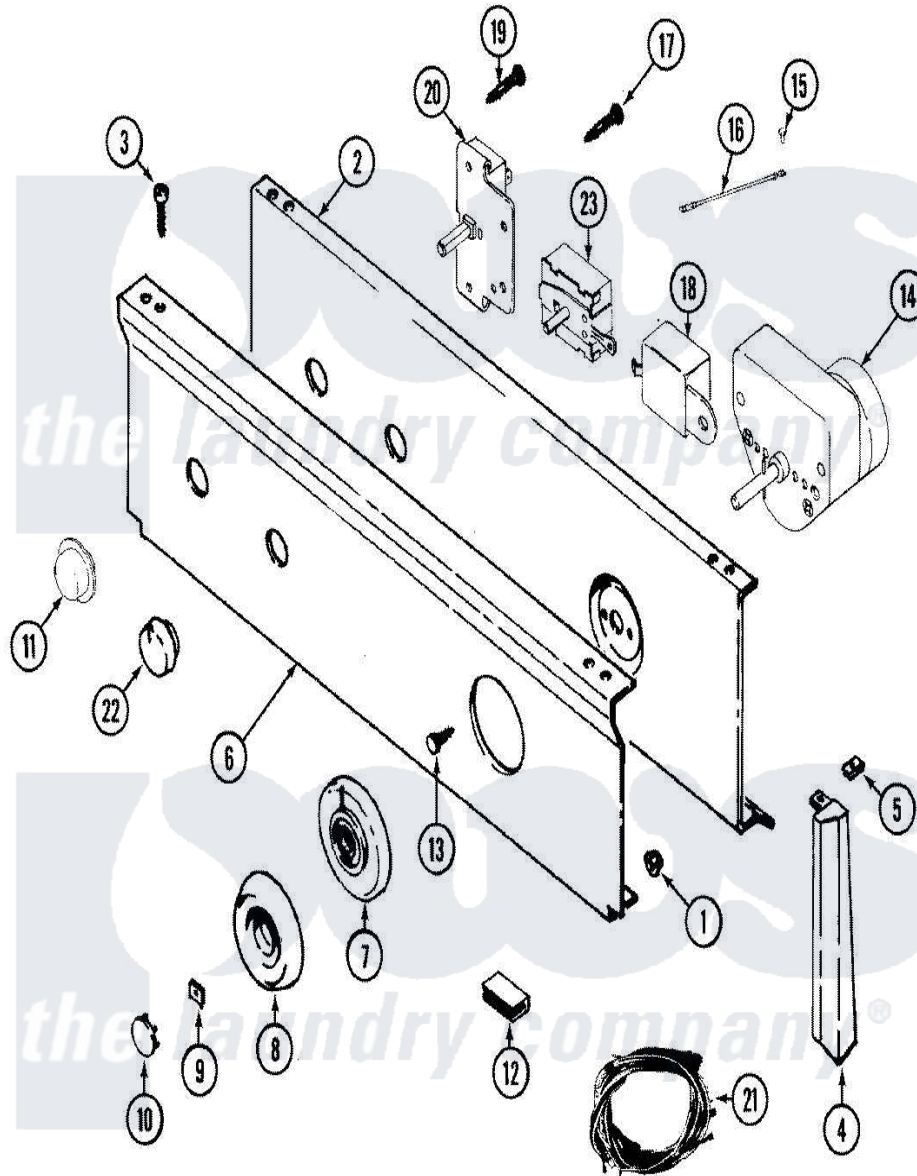

# Maytag LDG4914AAL 03 - CONTROL PANEL

Maytag [Residential Maytag LDG4914AAL Dryer Parts](#) Parts Diagram 03 - CONTROL PANEL  
 Click on the part number to view part

Item	Original Part Number	Replaced By	Status	Part Description
1	<a href="#">214872</a>			Palnut, End Cap Note: Nut, Lamp Holder
2	33001237		Not Available	PLATE, SUPPORT
3	314728	<a href="#">210932</a>		Screw, No.8 X 9/16 Ctsk Note: Screw, Inlet Duct
4	<a href="#">22001288</a>			End Cap, Control Panel
"	<a href="#">22001290</a>			End Cap, Control Panel
5	<a href="#">214894</a>			Fastener, End Cap
6	<a href="#">33001085</a>			Panel, Control
7	33001182		Not Available	SKIRT, TIMER DIAL (BLK)
8	<a href="#">315041</a>			Knob, Timer
9	<a href="#">312273</a>			Nut, Control Knob
10	216193		Not Available	CAP, TIMER KNOB (BLK)
11	<a href="#">33001184</a>			Button
12	<a href="#">214897</a>			Pad, Control Panel
13	315317	<a href="#">488234</a>		Screw 8-32 X 1/4
14	<a href="#">Y308254</a>			Timer

15	210186	<a href="#">3370225</a>		Screw
16	<a href="#">204807</a>			Ground Wire, Supp. Plte To Top Cover
17	315317	<a href="#">488234</a>		Screw 8-32 X 1/4
18	Y308205	<a href="#">33001623</a>		Buzzer, Non-Adjustable
19	315317	<a href="#">488234</a>		Screw 8-32 X 1/4
20	33001232		Not Available	SWITCH, PUSH TO START
21	33001116		Not Available	HARNESS, WIRE
"	<a href="#">33001357</a>			Wire Harness, Main
"	33001551		Not Available	HARNESS, WIRE
22	<a href="#">22001267</a>			Knob, Selector Switch
23	33001228		Not Available	SWITCH, TEMP. (3 POSITIONS)
24	<a href="#">33001256</a>			Manual, Use And Care
"	16000327		Not Available	GUIDE, QUICK REF. - MAYTAG