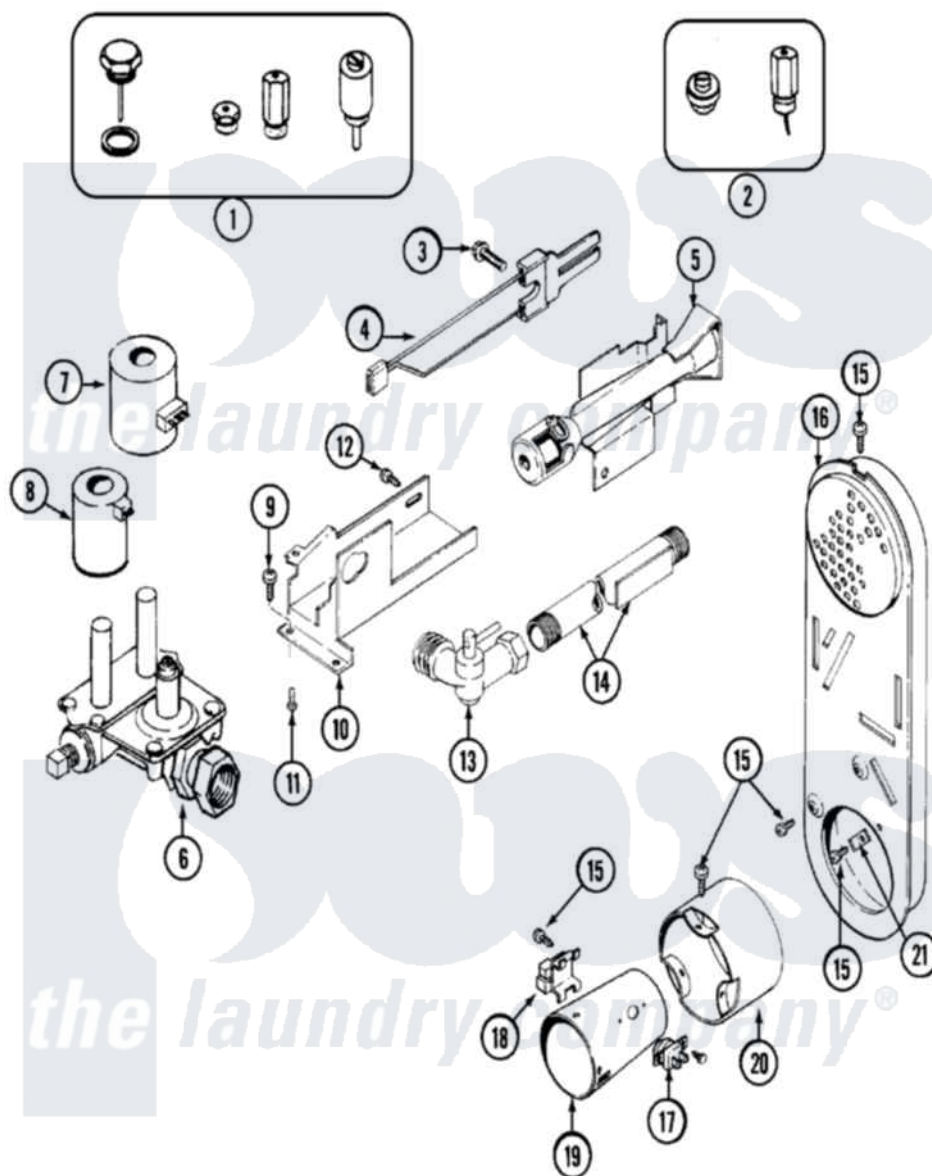

Maytag LDG4914AAL 05 - GAS VALVE

Maytag [Residential Maytag LDG4914AAL Dryer Parts](#) Parts Diagram 05 - GAS VALVE
 Click on the part number to view part

Item	Original Part Number	Replaced By	Status	Part Description
1	Y306195	MAL9000AXX		LP Gas Con
2	306204	33002924		Gas Conv K
3	304971			Screw Note: Screw, Igniter
4	304970	4391996		Ignitor
5	33001247	33002793		Burner Assembly
6	306176			Valve, Gas
7	306106			Coil, Holding And Booster--W
8	306105	694540		Coil, 60 Hz
9	Y313561			Screw---NA
10	314566			Gas Control Bracket
11	Y313559			Screw
12	314082	90767		Screw, 8A X 3/8 HeX Washer Head Tapping
"	314568	Y313559		Screw
13	Y303349			Angle Shut-Off, Gas Valve
14	Y303383	33001735		Pipe And Bracket Assembly Series 18 Not Needed Use

15	211294	90767	Vavle Screw, 8A X 3/8 HeX Washer Head Tapping
16	Y308504	Not Available	INLET DUCT ASSEMBLY
17	303395		Thermostat, Hi-Limit
18	Y303377	338906	Radiant, Sensor
19	Y308548		Combustion Cone Assembly
20	Y303841		Cone, Extension
21	Y312890		Retainer, Heater Chamber