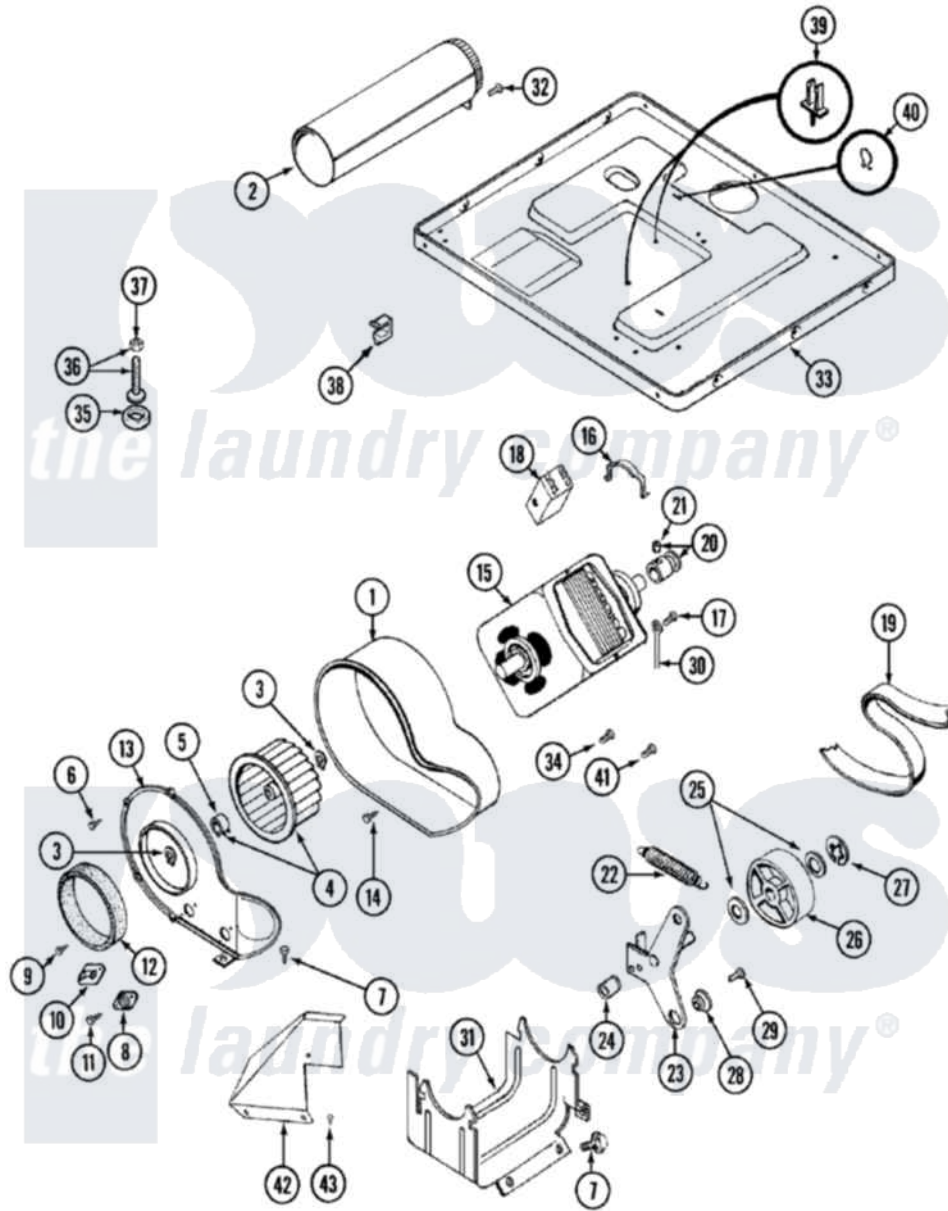

Maytag LDG4914AAL 06 - MOTOR DRIVE

Maytag [Residential Maytag LDG4914AAL Dryer Parts](#) Parts Diagram 06 - MOTOR DRIVE
 Click on the part number to view part

| Item | Original Part Number | Replaced By | Status | Part Description |
|------|-------------------------|---------------------------|--------|---|
| 1 | Y312893 | | | Housing, Blower |
| 2 | Y303442 | | | EXHAUST DUCT ASSEMBLY |
| 3 | 410233 | 9703438 | | Ring-Retrn |
| 4 | Y303836 | | | Blower Wheel Assembly And Clamp |
| 5 | 312967 | | | Clamp, Blower Housing |
| 6 | Y312961 | W10116751 | | Screw |
| 7 | Y313561 | | | Screw----NA |
| 8 | 307250 | | | Thermostat, Multi-Temp |
| 9 | 211294 | 90767 | | Screw, 8A X 3/8 HeX Washer Head Tapping |
| 10 | 306604 | | | Cut-Off, Thermal Part Not Used |
| 11 | 314848 | W10116760 | | Screw |
| 12 | Y312901 | | | Seal, Housing Cover |
| 13 | 314846 | | | Cover, Blower Housing |
| 14 | Y310632 | 1163839 | | Screw |