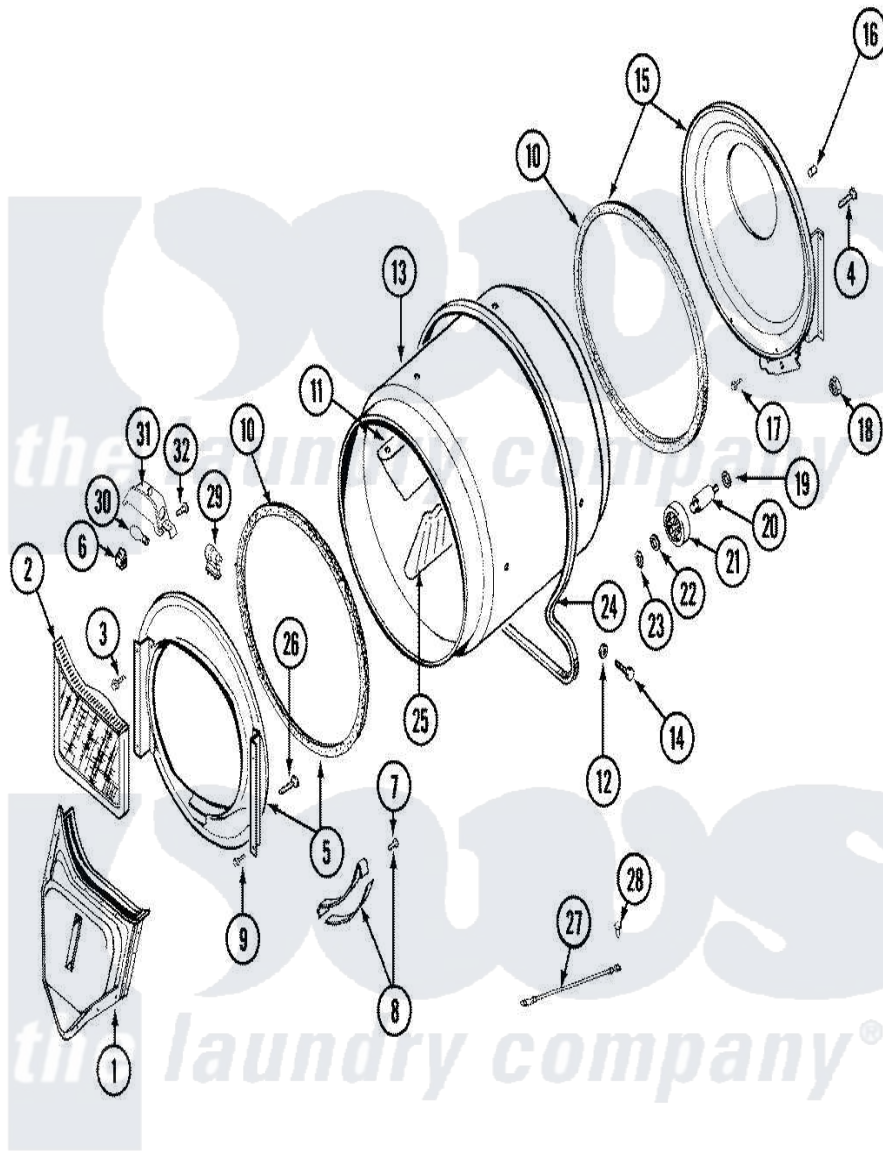

Maytag LDG4914AAL 07 - TUMBLER

Maytag [Residential Maytag LDG4914AAL Dryer Parts](#) Parts Diagram 07 - TUMBLER
 Click on the part number to view part

Item	Original Part Number	Replaced By	Status	Part Description
1	33001016			Outlet Duct Assembly
2	33001171	33002970		Lint Filte
3	313764		Not Available	SCREW
4	Y313561			Screw----NA
5	33001421			Front Assembly, Tumbler
6	Y310376			Clip, Door Switch Harness
7	210720			Rivet, Bearing To Tumbler Frmt
8	306508			Tumbler Bearing Kit ---W
9	Y310632	1163839		Screw
10	314820			Seal, Tumbler
11	33001012			Baffle
12	314158			Washer, Baffle To Tumbler
13	33001108		Not Available	DRYER TUMBLER, W/O BAFFLES
14	Y310759			Screw, Tumbler Baffles
15	33001178			Back, Tumbler
16	313915	31-3915		Tech Sheet

17	Y310632	1163839	Screw
18	312538	33001443	Nut, Hex
19	Y313347	312535	Washer, Vault Mounting Brk.
20	Y312948	6-3129480	Shaft- Tumbler
21	Y303373	12001541	Drum Roller/Washer Assembly--W
22	312535		Washer, Vault Mounting Brk.
23	410233	9703438	Ring-Retrn
24	Y312959		Poly "V" Belt For Tumbler
25	33001004		Baffle, Tall
26	Y314110	33002917	Screw, No.10-16
27	901220		Ground Wire
28	910343	488234	Screw 8-32 X 1/4
29	307097	33001496	Lamp- Hold
30	Y307100	67001316	Bulb, Light
31	314955	33001496	Lamp- Hold
32	214872		Palnut, End Cap Note: Nut, Lamp Holder