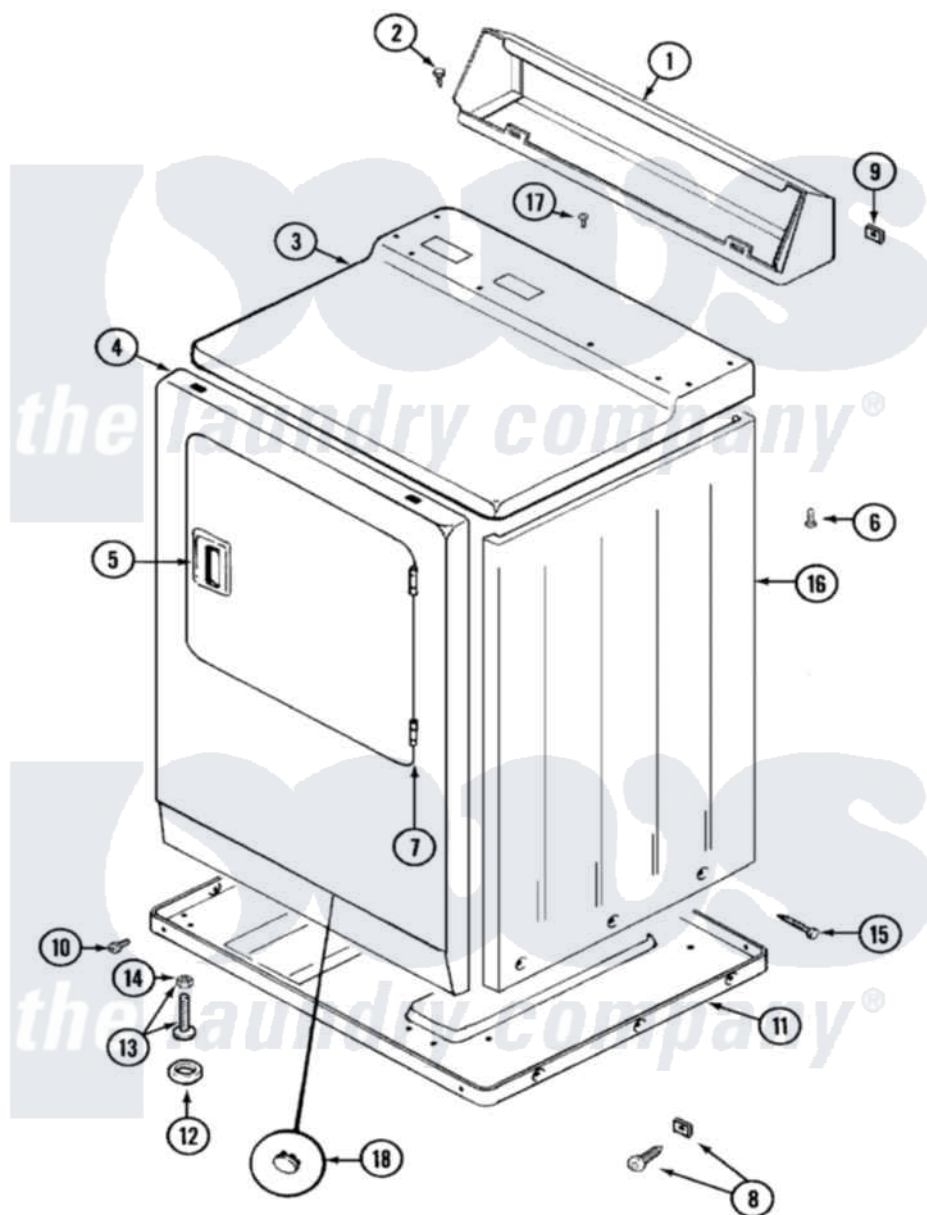

Maytag LDG4914AAM 01 - CABINET-FRONT (LDE4914ACM & LDG4914AAM)

Maytag Residential Maytag LDG4914AAM Dryer Parts Parts Diagram 01 - CABINET-FRONT (LDE4914ACM & LDG4914AAM)

Click on the part number to view part

Item	Original Part Number	Replaced By	Status	Part Description
1	<a href="#">305193L</a>			Console
2	216423	<a href="#">3370225</a>		Screw
3	33001166		Not Available	COVER, TOP (ALM)----NA
4	33001258	<a href="#">33001242</a>		Panel, Front
5	33001254	<a href="#">37001047</a>		Handle, Door
6	<a href="#">214354</a>			Screw, Top Cover To Cabnt.
7	<a href="#">33001230</a>			Hinge, Door
8	<a href="#">204439</a>			Screw And Fstner Assembly
9	<a href="#">215075</a>			Fastener, Control Panel To Console
10	<a href="#">Y313561</a>			Screw----NA
"	Y310632	<a href="#">1163839</a>		Screw
11	Y303361		Not Available	BASE ASSY. (UPPER & LOWER)
12	<a href="#">Y314137</a>			Foot, Rubber