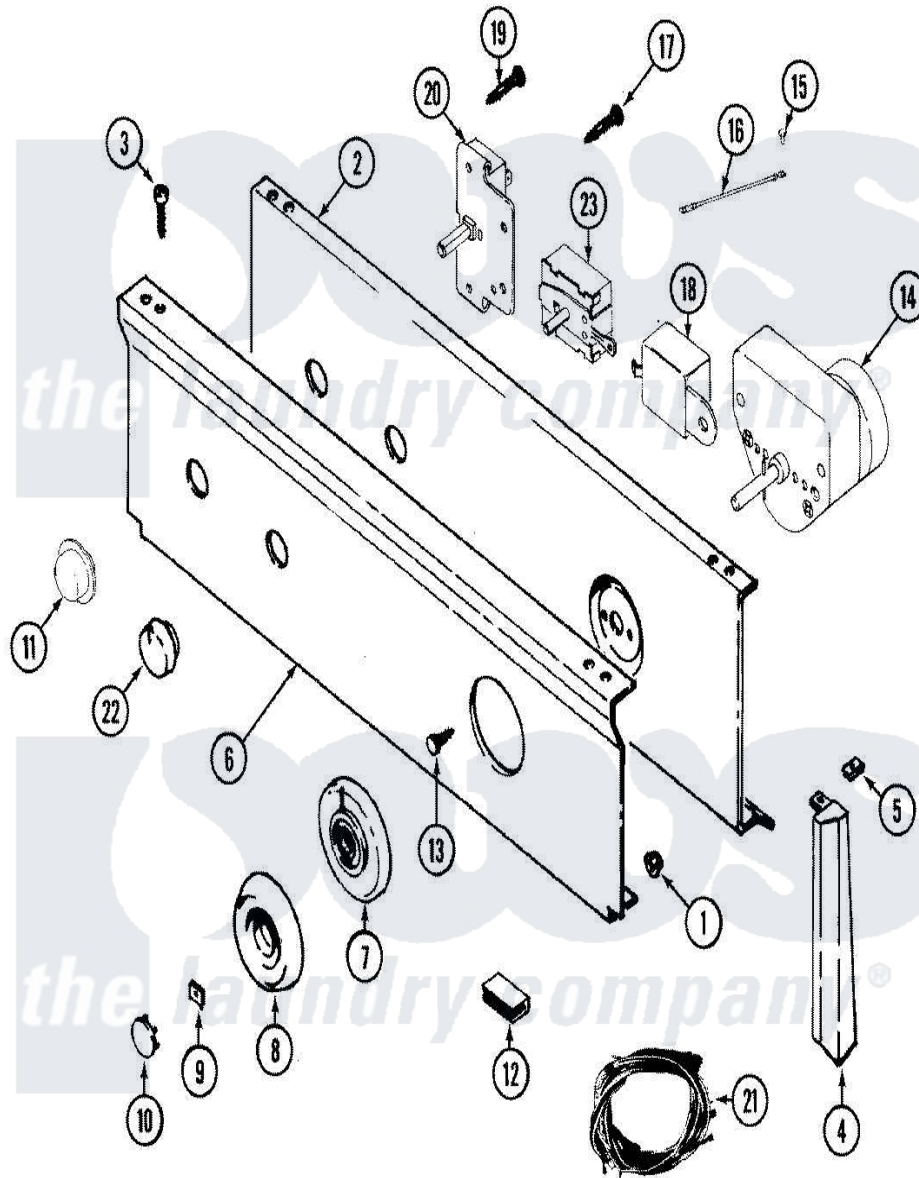

Maytag LDG4914AAM 03 - CONTROL PANEL (LDE4914ACM & LDG4914AAM)

Maytag Residential Maytag LDG4914AAM Dryer Parts Parts Diagram 03 - CONTROL PANEL (LDE4914ACM & LDG4914AAM)

Click on the part number to view part

Item	Original Part Number	Replaced By	Status	Part Description
1	<a href="#">214872</a>			Palnut, End Cap Note: Nut, Lamp Holder
2	33001237		Not Available	PLATE, SUPPORT
3	<a href="#">210932</a>			Screw, No.8 X 9/16 Ctsk Note: Screw, Inlet Duct
4	22001566	<a href="#">22001293</a>		End Cap, Control Panel
"	<a href="#">22001293</a>			End Cap, Control Panel
"	22001292	<a href="#">22001567</a>		Cap, End
"	<a href="#">22001567</a>			Cap, End
5	<a href="#">214894</a>			Fastener, End Cap
6	33001475		Not Available	PANEL, CONTROL (ALM)
7	33001372		Not Available	SKIRT, TIMER DIAL (ALM)
8	33001282	<a href="#">33002325</a>		Knob Assembly
9	<a href="#">312273</a>			Nut, Control Knob
10	216424		Not Available	CAP, KNOB (ALM)

11	<a href="#">33001371</a>		Button, Push-To-Start
12	<a href="#">214897</a>		Pad, Control Panel
13	315317	<a href="#">488234</a>	Screw 8-32 X 1/4
14	<a href="#">Y308254</a>		Timer
15	210186	<a href="#">3370225</a>	Screw
16	<a href="#">204807</a>		Ground Wire, Supp. Plte To Top Cover
17	315317	<a href="#">488234</a>	Screw 8-32 X 1/4
18	Y308205	<a href="#">33001623</a>	Buzzer, Non-Adjustable
19	315317	<a href="#">488234</a>	Screw 8-32 X 1/4
20	33001232	Not Available	SWITCH, PUSH TO START
21	33001551	Not Available	HARNES, WIRE
"	<a href="#">33001357</a>		Wire Harness, Main
22	22001269	Not Available	KNOB ASSY. (ALM)
23	33001228	Not Available	SWITCH, TEMP. (3 POSITIONS)
24	16000327	Not Available	GUIDE, QUICK REF. - MAYTAG
"	<a href="#">33001256</a>		Manual, Use And Care