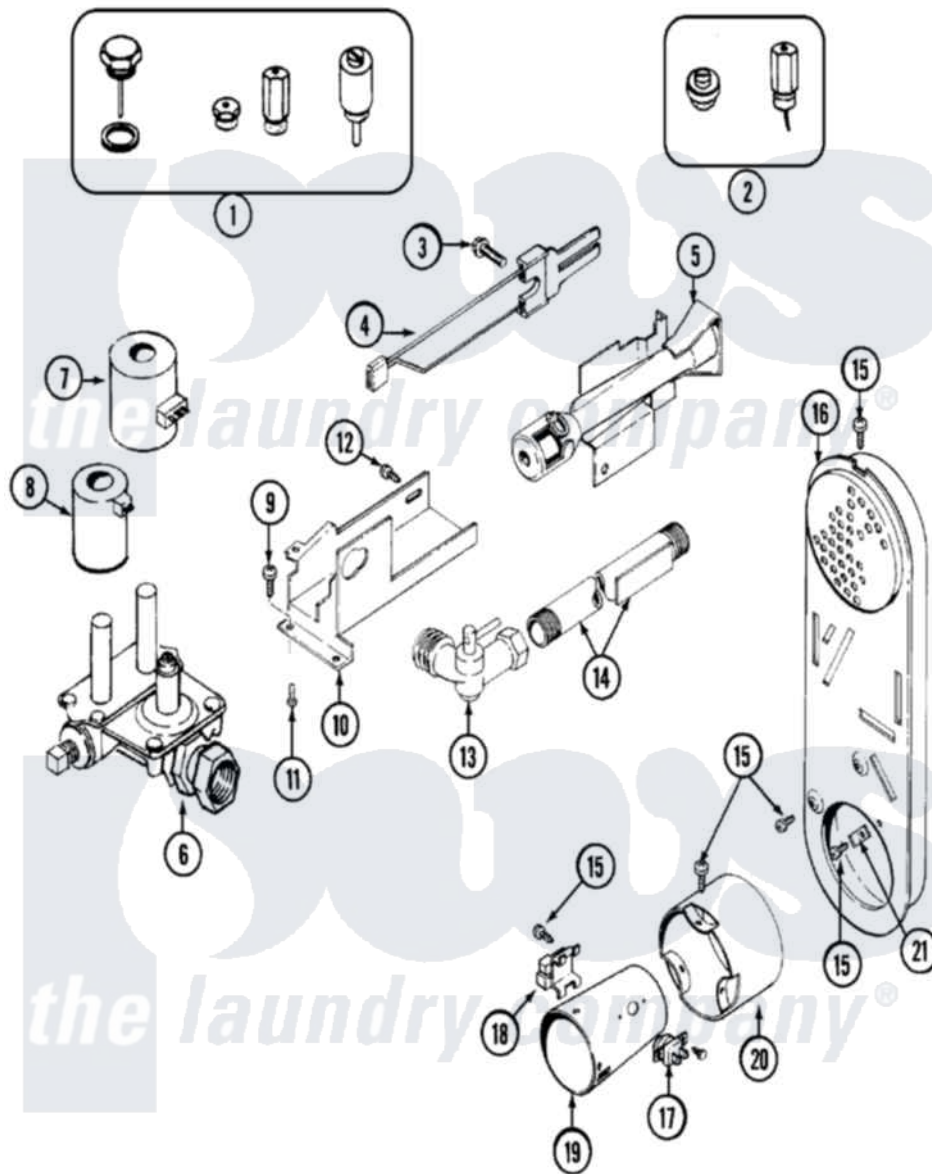

# Maytag LDG4914AAM 06 - GAS VALVE

Maytag [Residential Maytag LDG4914AAM Dryer Parts](#) Parts Diagram 06 - GAS VALVE  
 Click on the part number to view part

Item	Original Part Number	Replaced By	Status	Part Description
1	Y306195	<a href="#">MAL9000AXX</a>		LP Gas Con
2	306204	<a href="#">33002924</a>		Gas Conv K
3	<a href="#">304971</a>			Screw Note: Screw, Igniter
4	304970	<a href="#">4391996</a>		Ignitor
5	33001247	<a href="#">33002793</a>		Burner Assembly
6	<a href="#">306176</a>			Valve, Gas
7	<a href="#">306106</a>			Coil, Holding And Booster--W
8	306105	<a href="#">694540</a>		Coil, 60 Hz
9	<a href="#">Y313561</a>			Screw---NA
10	<a href="#">314566</a>			Gas Control Bracket
11	<a href="#">Y313559</a>			Screw
12	314082	<a href="#">90767</a>		Screw, 8A X 3/8 HeX Washer Head Tapping
"	314568	<a href="#">Y313559</a>		Screw
13	<a href="#">Y303349</a>			Angle Shut-Off, Gas Valve
14	Y303383	<a href="#">33001735</a>		Pipe And Bracket Assembly Series 18 Not Needed Use

15	211294	<a href="#">90767</a>	Vavle
			Screw, 8A X 3/8 HeX Washer Head Tapping
16	Y308504		Not Available
			INLET DUCT ASSEMBLY
17	<a href="#">303395</a>		Thermostat, Hi-Limit
18	Y303377	<a href="#">338906</a>	Radiant, Sensor
19	<a href="#">Y308548</a>		Combustion Cone Assembly
20	<a href="#">Y303841</a>		Cone, Extension
21	<a href="#">Y312890</a>		Retainer, Heater Chamber