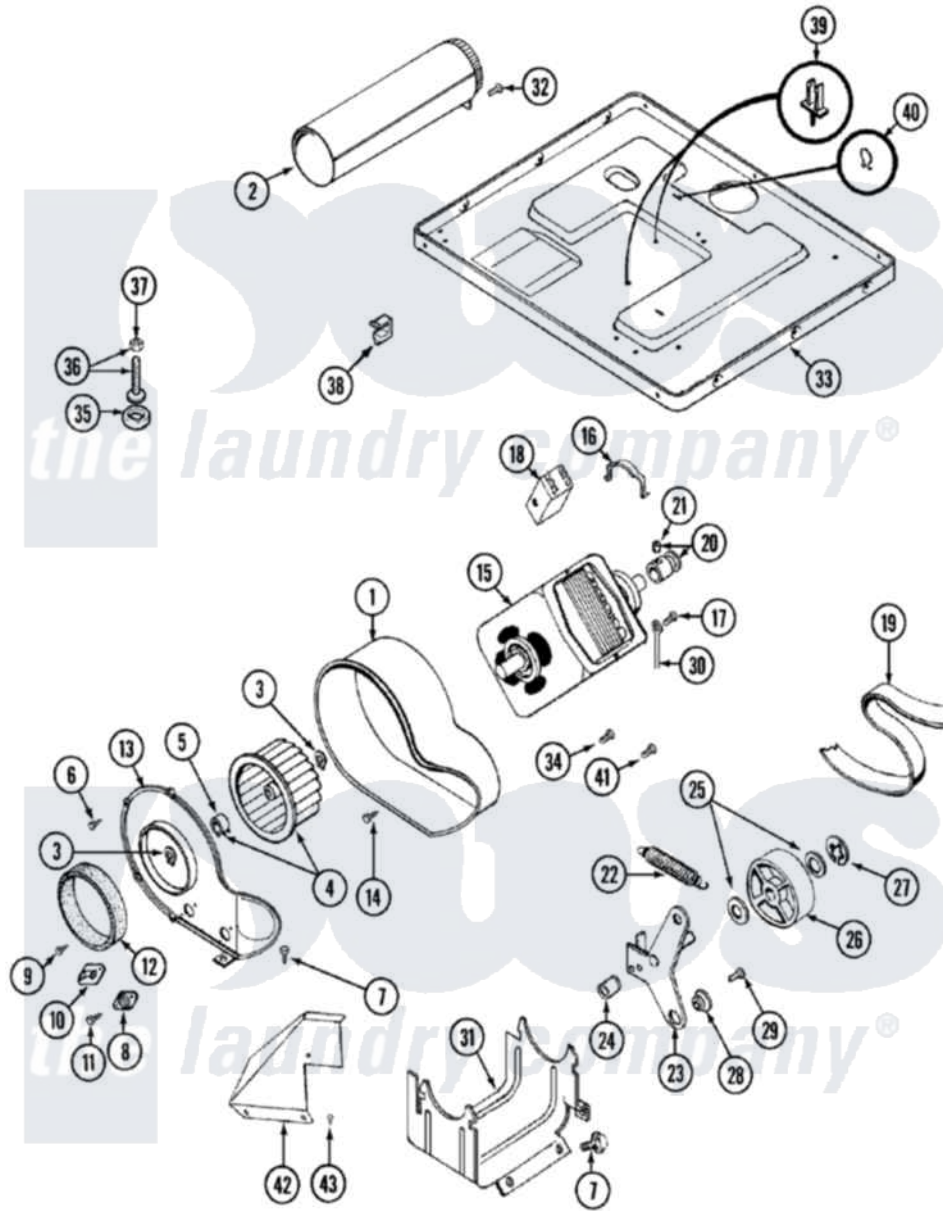

Maytag LDG4914AAM 07 - MOTOR DRIVE (LDE4914ACM & LDG4914AAM)

Maytag [Residential Maytag LDG4914AAM Dryer Parts](#) Parts Diagram 07 - MOTOR DRIVE (LDE4914ACM & LDG4914AAM)

[Click on the part number to view part](#)

Item	Original Part Number	Replaced By	Status	Part Description
1	Y312893			Housing, Blower
2	Y303442			EXHAUST DUCT ASSEMBLY
3	410233	9703438		Ring-Retrn
4	Y303836			Blower Wheel Assembly And Clamp
5	312967			Clamp, Blower Housing
6	Y312961	W10116751		Screw
7	Y313561			Screw---NA
8	307250			Thermostat, Multi-Temp
9	211294	90767		Screw, 8A X 3/8 HeX Washer Head Tapping
10	306604			Cut-Off, Thermal Part Not Used
11	314848	W10116760		Screw
12	Y312901			Seal, Housing Cover
13	314846			Cover, Blower Housing
14	Y310632	1163839		Screw

15	Y303358	W10410999	Motor-Drive
16	Y015825		Clip, Motor To Motor Support
17	910343	488234	Screw 8-32 X 1/4
18	Y303877	Not Available	SWITCH, MOTOR EXTERNAL START No.303358-2, No.303358-4, 303358-7
"	Y303879		Switch, Motor External Start
"	306207	Not Available	(PROD. No.303358-8 & No.303358-9)
19	Y312959		Poly "V" Belt For Tumbler
20	Y305185	6-3051850	Pulley- MO
21	Y053241		Set Screw, Motor Pulley
22	Y303945		IDLER SPRING ASSY. W/PLUG
23	Y303363	6-3033630	Idler Arm
24	Y313582	W10116756	Spacer
25	Y312527		Washer, Idler Shaft
26	Y303705	6-3037050	Pulley- ID
27	312958	354987	Ring, Retaining
28	Y312894	315772	Sleeve, Idler Arm
29	Y014874		Screw, Idler Arm And Sleeve
30	901220		Ground Wire
31	312897	Not Available	SUPPORT, MOTOR
32	Y310632	1163839	Screw
33	Y305084		Base Assembly
34	211294	90767	Screw, 8A X 3/8 HeX Washer Head Tapping
35	Y314137		Foot, Rubber
36	Y305086		Adjustable Leg And Nut
37	Y052740	62739	Nut, Lock
38	Y310376		Clip, Door Switch Harness
39	315471	22003298	Retainer, Wire
40	410490		Spring, Retainer Wire Harness
41	Y312961	W10116751	Screw