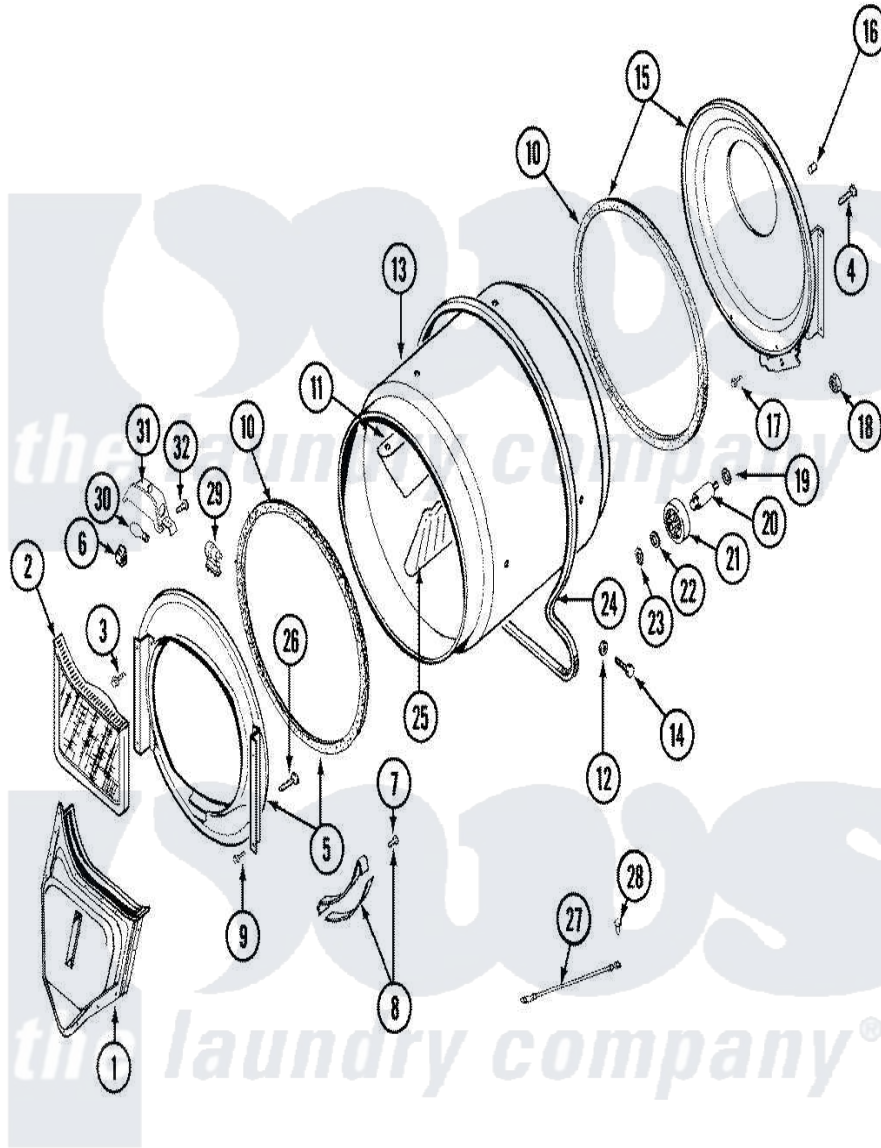

Maytag LDG4914AAM 08 - TUMBLER (LDE4914ACM & LDG4914AAM)

Maytag [Residential Maytag LDG4914AAM Dryer Parts](#) Parts Diagram 08 - TUMBLER (LDE4914ACM & LDG4914AAM)
 Click on the part number to view part

Item	Original Part Number	Replaced By	Status	Part Description
1	33001016			Outlet Duct Assembly
2	33001171	33002970		Lint Filte
3	313764		Not Available	SCREW
4	Y313561			Screw----NA
5	33001421			Front Assembly, Tumbler
6	Y310376			Clip, Door Switch Harness
7	210720			Rivet, Bearing To Tumbler Frmt
8	306508			Tumbler Bearing Kit ---W
9	Y310632	1163839		Screw
10	314820			Seal, Tumbler
11	33001012			Baffle
12	314158			Washer, Baffle To Tumbler
13	33001108		Not Available	DRYER TUMBLER, W/O BAFFLES
14	Y310759			Screw, Tumbler Baffles
15	33001178			Back, Tumbler
16	313915	31-3915		Tech Sheet

17	Y310632	1163839	Screw
18	312538	33001443	Nut, Hex
19	Y313347	312535	Washer, Vault Mounting Brk.
20	Y312948	6-3129480	Shaft- Tumbler
21	Y303373	12001541	Drum Roller/Washer Assembly--W
22	312535		Washer, Vault Mounting Brk.
23	410233	9703438	Ring-Retrn
24	Y312959		Poly "V" Belt For Tumbler
25	33001004		Baffle, Tall
26	Y314110	33002917	Screw, No.10-16
27	901220		Ground Wire
28	910343	488234	Screw 8-32 X 1/4
29	307097	33001496	Lamp- Hold
30	Y307100	67001316	Bulb, Light
31	314955	33001496	Lamp- Hold
32	214872		Palnut, End Cap Note: Nut, Lamp Holder