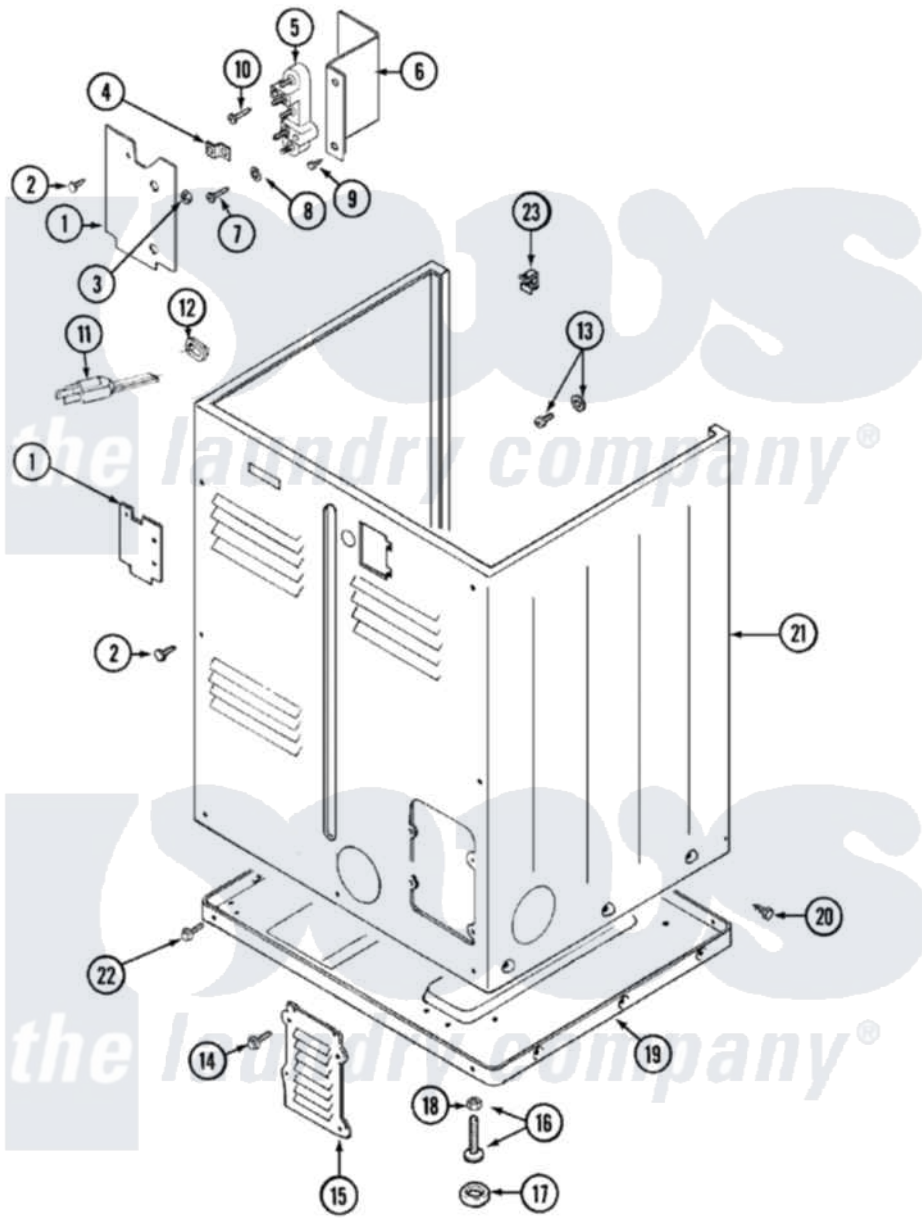

# Maytag LDG4916AAE 02 - CABINET-REAR

Maytag [Residential Maytag LDG4916AAE Dryer Parts](#) Parts Diagram 02 - CABINET-REAR  
 Click on the part number to view part

Item	Original Part Number	Replaced By	Status	Part Description
1	Y312905		Not Available	COVER, TERMINAL
2	<a href="#">Y313561</a>			Screw---NA
11	33001246		Not Available	CORD, POWER
12	<a href="#">211881</a>			Grommet, Cord Part Not Used-Gas Models Only
13	303846	<a href="#">22003781</a>		Screw, Ground Strap
14	216423	<a href="#">3370225</a>		Screw
15	Y312951		Not Available	ACCESS COVER, BACK
16	<a href="#">Y305086</a>			Adjustable Leg And Nut
17	<a href="#">Y314137</a>			Foot, Rubber
18	Y052740	<a href="#">62739</a>		Nut, Lock
19	Y303361		Not Available	BASE ASSY. (UPPER & LOWER)
20	<a href="#">213007</a>			Xfor Cabinet See Cabinet, Back
21	33001159	<a href="#">33001327</a>		Cabinet
22	<a href="#">Y313561</a>			Screw---NA