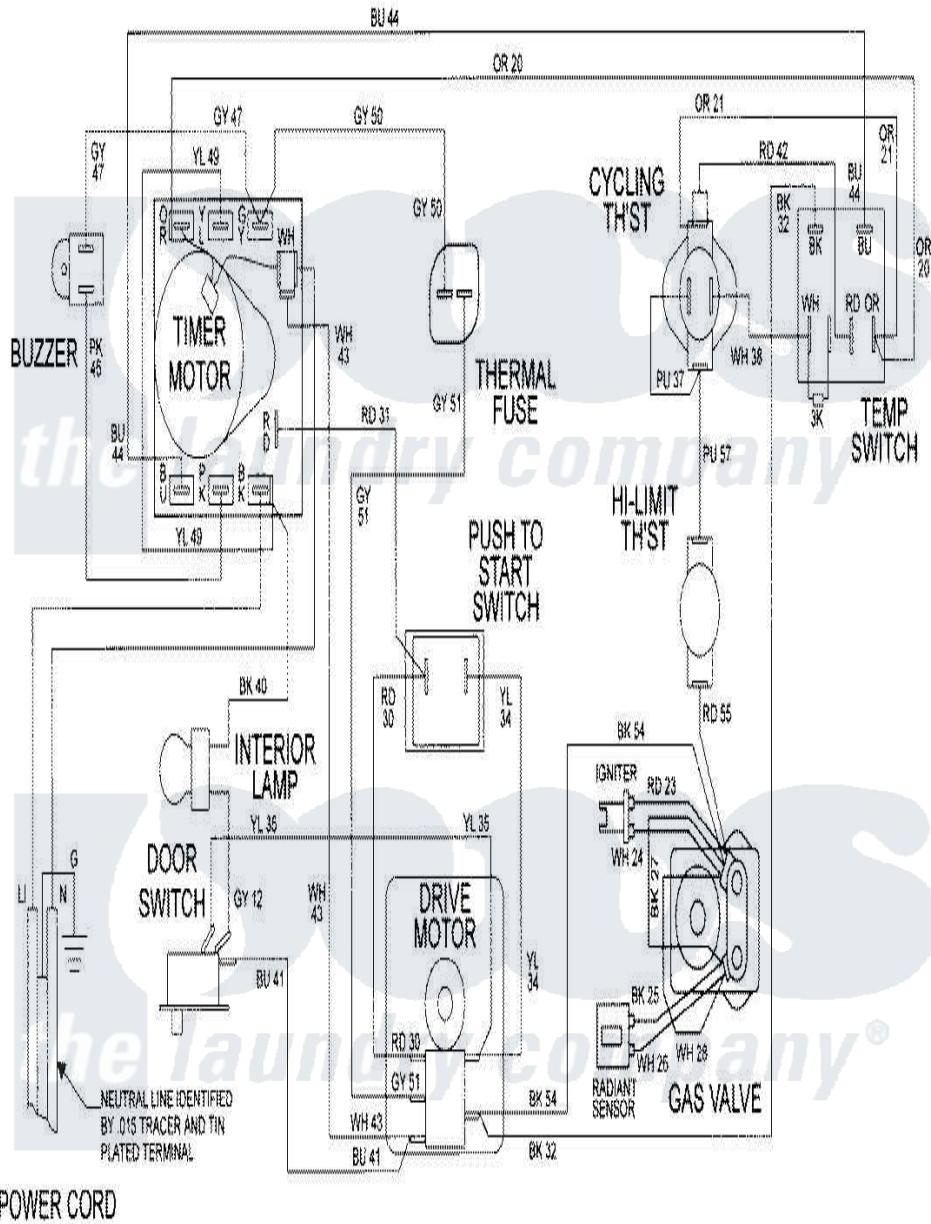

Maytag LDG4916AAE 09 - WIRING INFORMATION

Maytag [Residential Maytag LDG4916AAE Dryer Parts](#) Parts Diagram 09 - WIRING INFORMATION
 Click on the part number to view part

Item	Original Part Number	Replaced By	Status	Part Description
NI	15001939		Not Available	WIRING INFORMATION