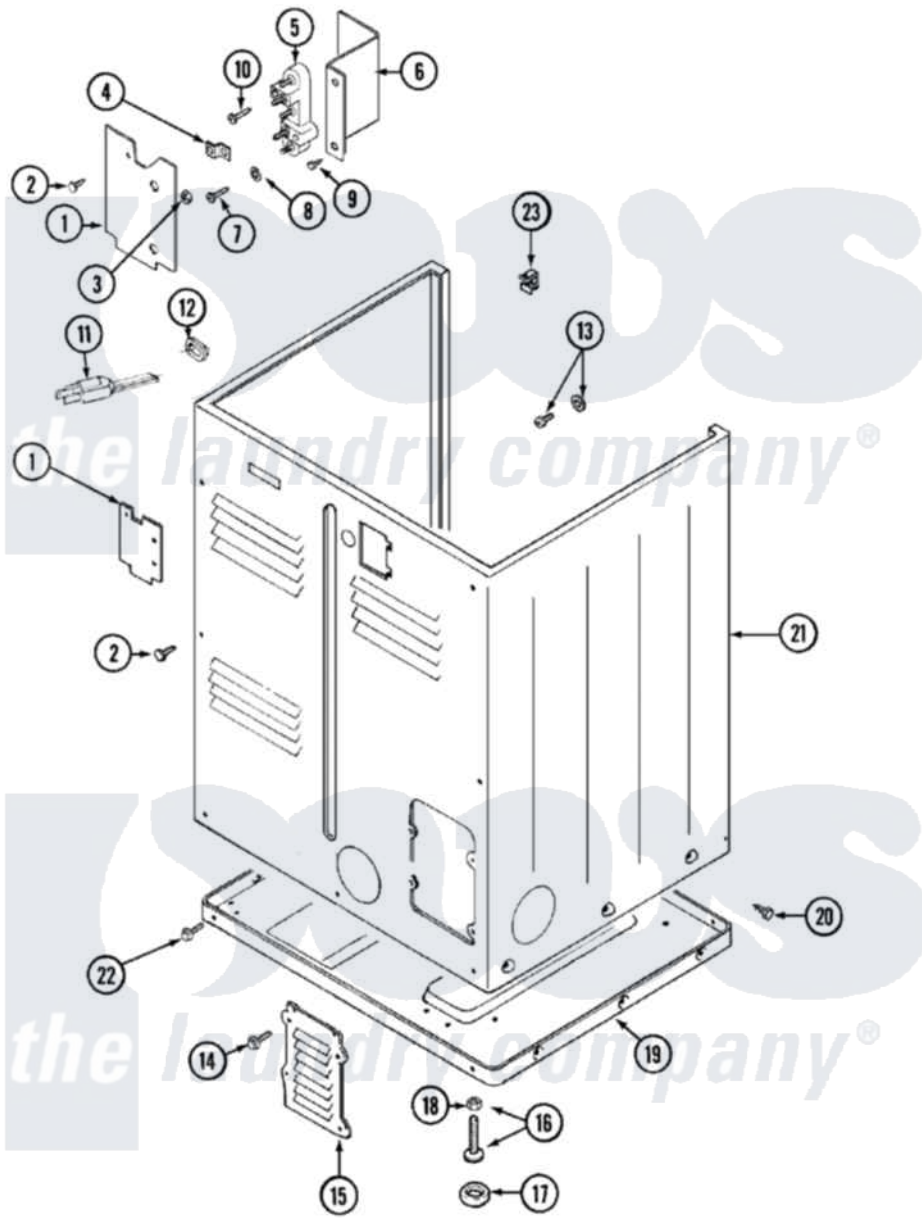

Maytag LDG4916AAM 02 - CABINET-REAR

Maytag [Residential Maytag LDG4916AAM Dryer Parts](#) Parts Diagram 02 - CABINET-REAR
 Click on the part number to view part

Item	Original Part Number	Replaced By	Status	Part Description
1	Y312905		Not Available	COVER, TERMINAL
2	Y313561			Screw---NA
11	33001246		Not Available	CORD, POWER
12	211881			Grommet, Cord Part Not Used-Gas Models Only
13	303846	22003781		Screw, Ground Strap
14	216423	3370225		Screw
15	Y312951		Not Available	ACCESS COVER, BACK
16	Y305086			Adjustable Leg And Nut
17	Y314137			Foot, Rubber
18	Y052740	62739		Nut, Lock
19	Y303361		Not Available	BASE ASSY. (UPPER & LOWER)
20	213007			Xfor Cabinet See Cabinet, Back
21	33001160		Not Available	CABINET (ALM)
22	Y313561			Screw---NA