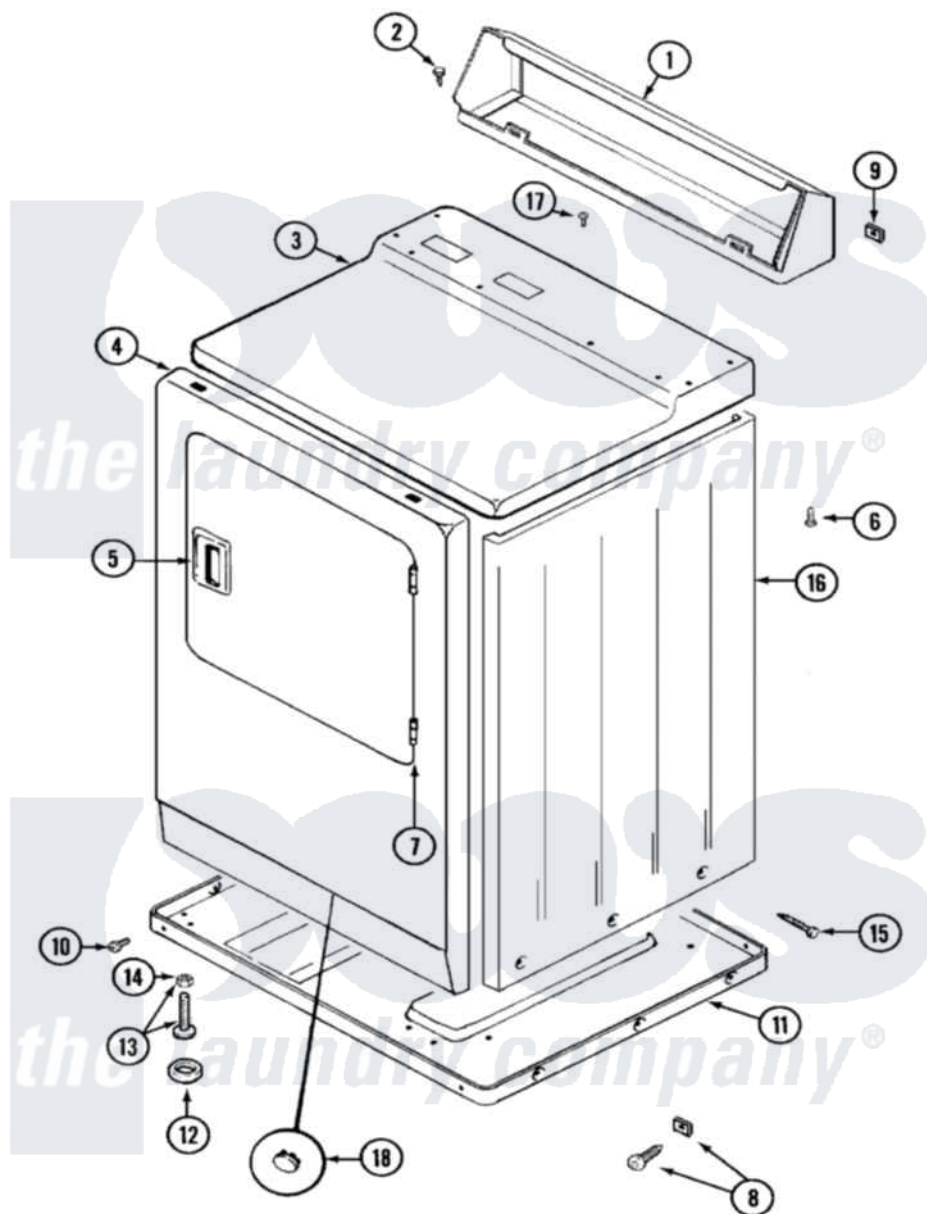

# Maytag LDG5004AAW 01 - CABINET-FRONT

Maytag Residential Maytag LDG5004AAW Dryer Parts Parts Diagram 01 - CABINET-FRONT  
 Click on the part number to view part

Item	Original Part Number	Replaced By	Status	Part Description
1	<a href="#">Y305193</a>			Console
2	216423	<a href="#">3370225</a>		Screw
3	<a href="#">33001165</a>			Top Cover Assembly
4	<a href="#">33001242</a>			Panel, Front
5	<a href="#">33001241</a>			Handle, Door
6	<a href="#">214354</a>			Screw, Top Cover To Cabnt.
7	<a href="#">33001230</a>			Hinge, Door
8	<a href="#">204439</a>			Screw And Fstner Assembly
9	<a href="#">215075</a>			Fastener, Control Panel To Console
10	<a href="#">Y313561</a>			Screw---NA
"	Y310632	<a href="#">1163839</a>		Screw
11	Y303361		Not Available	BASE ASSY. (UPPER & LOWER)
12	<a href="#">Y314137</a>			Foot, Rubber
13	<a href="#">Y305086</a>			Adjustable Leg And Nut
14	Y052740	<a href="#">62739</a>		Nut, Lock

15	<a href="#">213007</a>		Xfor Cabinet See Cabinet, Back
16	33001159	<a href="#">33001327</a>	Cabinet
17	210186	<a href="#">3370225</a>	Screw
18	33001132	<a href="#">33002342</a>	Plug, Sifht Hole