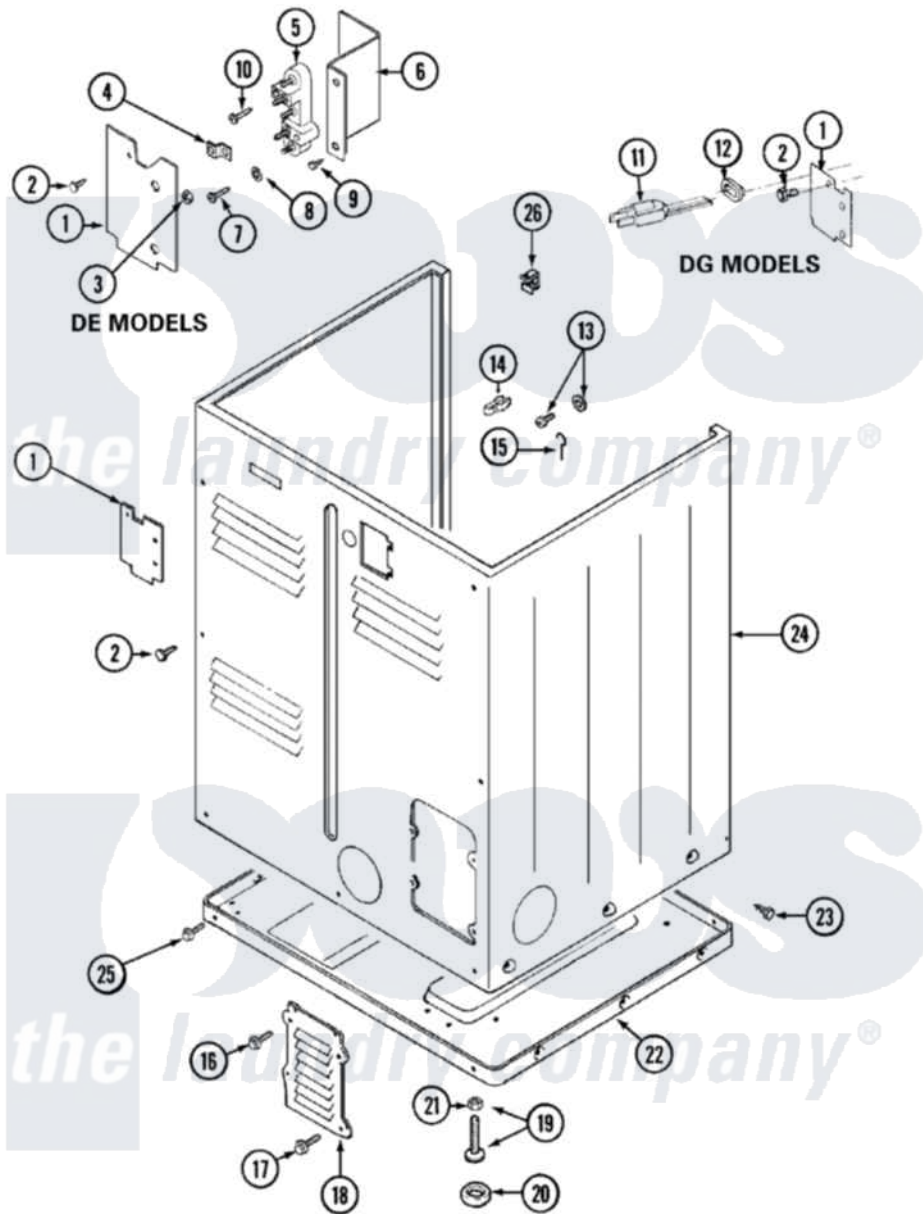

Maytag LDG5004AAW 02 - CABINET-REAR

Maytag [Residential Maytag LDG5004AAW Dryer Parts](#) Parts Diagram 02 - CABINET-REAR
 Click on the part number to view part

Item	Original Part Number	Replaced By	Status	Part Description
1	Y312905		Not Available	COVER, TERMINAL
2	Y313561			Screw---NA
11	33001246		Not Available	CORD, POWER
12	211881			Grommet, Cord Part Not Used-Gas Models Only
13	303846	22003781		Screw, Ground Strap
14	301548			Clamp, Ground Wire
15	204807			Ground Wire, Supp. Plte To Top Cover
16	Y313559			Screw
17	211294	90767		Screw, 8A X 3/8 HeX Washer Head Tapping
18	Y312951		Not Available	ACCESS COVER, BACK
19	Y305086			Adjustable Leg And Nut
20	Y314137			Foot, Rubber
21	Y052740	62739		Nut, Lock
22	Y303361		Not Available	BASE ASSY. (UPPER & LOWER)

23	213007		Xfor Cabinet See Cabinet, Back
24	33001159	33001327	Cabinet
25	Y313561		Screw----NA
"	Y310632	1163839	Screw
26	Y310376		Clip, Door Switch Harness