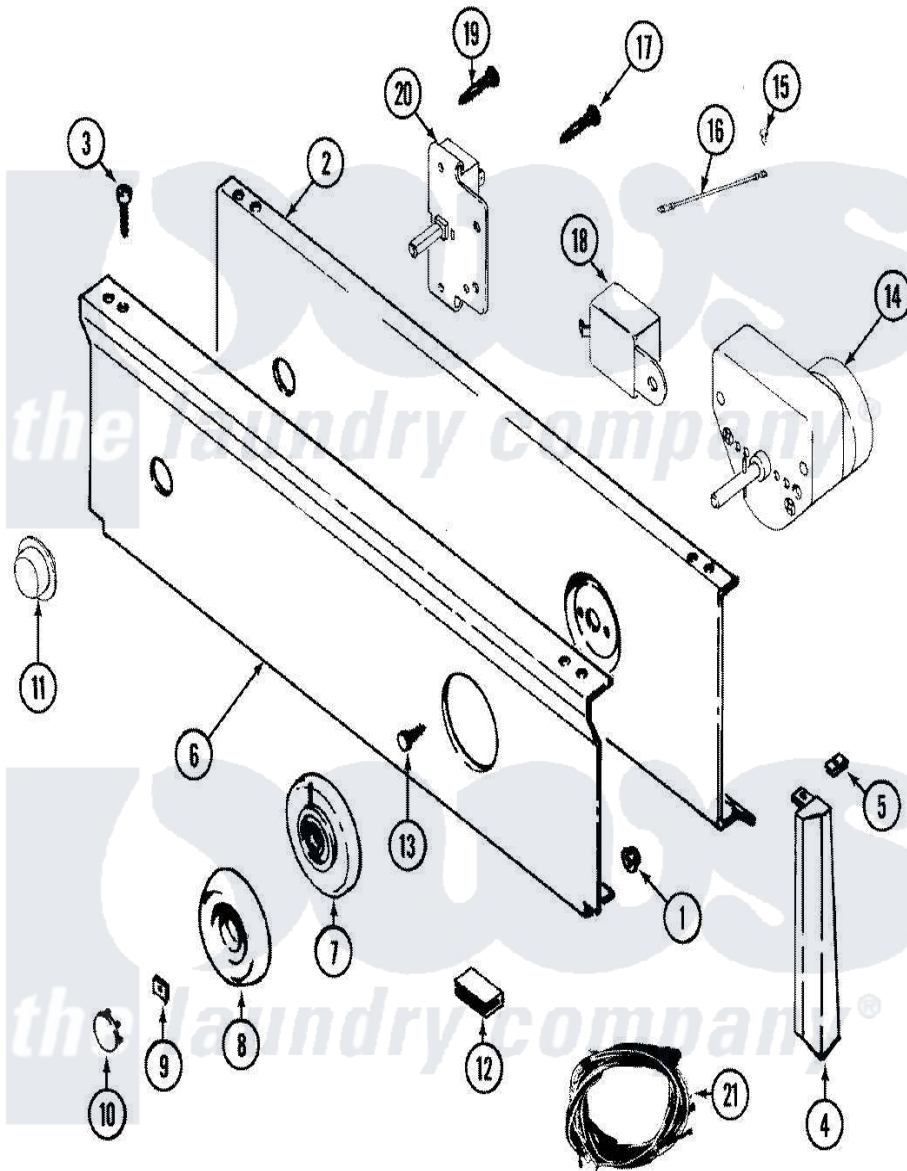

# Maytag LDG5004AAW 03 - CONTROL PANEL

Maytag Residential Maytag LDG5004AAW Dryer Parts Parts Diagram 03 - CONTROL PANEL  
 Click on the part number to view part

| Item | Original Part Number     | Replaced By              | Status        | Part Description                                |
|------|--------------------------|--------------------------|---------------|---|
| 1    | <a href="#">214872</a>   |                          |               | Palnut, End Cap Note: Nut, Lamp Holder          |
| 2    | 33001237                 |                          | Not Available | PLATE, SUPPORT                                  |
| 3    | 314728                   | <a href="#">210932</a>   |               | Screw, No.8 X 9/16 Ctsk Note: Screw, Inlet Duct |
| 4    | <a href="#">207927</a>   |                          |               | End Cap, Control Panel                          |
| "    | 207928                   |                          | Not Available | END CAP, CTRL. PNL. (LT-BLK)                    |
| "    | 22001562                 | <a href="#">22001290</a> |               | End Cap, Control Panel                          |
| "    | 22001563                 | <a href="#">22001288</a> |               | End Cap, Control Panel                          |
| 5    | <a href="#">214894</a>   |                          |               | Fastener, End Cap                               |
| 6    | 33001091                 |                          | Not Available | PANEL, CONTROL (BLK)                            |
| 7    | 33001182                 |                          | Not Available | SKIRT, TIMER DIAL (BLK)                         |
| 8    | <a href="#">315041</a>   |                          |               | Knob, Timer                                     |
| 9    | <a href="#">312273</a>   |                          |               | Nut, Control Knob                               |
| 10   | 216193                   |                          | Not Available | CAP, TIMER KNOB (BLK)                           |
| 11   | <a href="#">33001184</a> |                          |               | Button  |