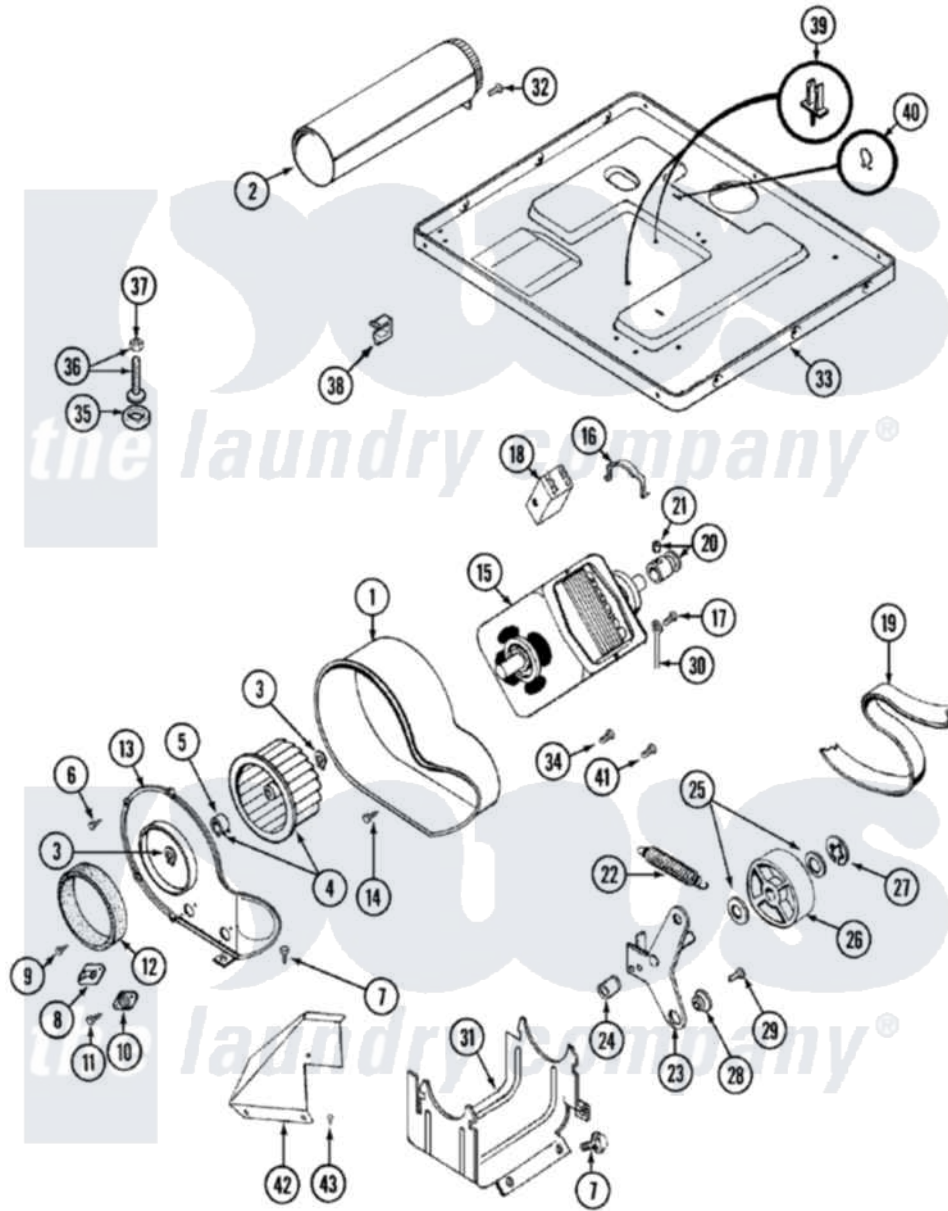

Maytag LDG5004AAW 07 - MOTOR DRIVE

Maytag [Residential Maytag LDG5004AAW Dryer Parts](#) Parts Diagram 07 - MOTOR DRIVE
 Click on the part number to view part

Item	Original Part Number	Replaced By	Status	Part Description
1	Y312893			Housing, Blower
2	Y303442			EXHAUST DUCT ASSEMBLY
3	410233	9703438		Ring-Retrn
4	Y303836			Blower Wheel Assembly And Clamp
5	312967			Clamp, Blower Housing
6	Y312961	W10116751		Screw
7	Y313561			Screw----NA
8	Y304475			Cycling Thermostat 140 Deg.
9	211294	90767		Screw, 8A X 3/8 HeX Washer Head Tapping
10	306604			Cut-Off, Thermal Part Not Used
11	314848	W10116760		Screw
12	Y312901			Seal, Housing Cover
13	314846			Cover, Blower Housing
14	Y310632	1163839		Screw

15	Y303358	W10410999	Motor-Drive
16	Y015825		Clip, Motor To Motor Support
17	910343	488234	Screw 8-32 X 1/4
18	Y303879		Switch, Motor External Start
"	Y303877		Not Available SWITCH, MOTOR EXTERNAL START No.303358-2, No.303358-4, 303358-7
"	306207		Not Available (PROD. No.303358-8 & No.303358-9)
19	Y312959		Poly "V" Belt For Tumbler
20	Y305185	6-3051850	Pulley- MO
21	Y053241		Set Screw, Motor Pulley
22	Y303945		IDLER SPRING ASSY. W/PLUG
23	Y303363	6-3033630	Idler Arm
24	Y313582	W10116756	Spacer
25	Y312527		Washer, Idler Shaft
26	Y303705	6-3037050	Pulley- ID
27	312958	354987	Ring, Retaining
28	Y312894	315772	Sleeve, Idler Arm
29	Y014874		Screw, Idler Arm And Sleeve
30	901220		Ground Wire
31	312897		Not Available SUPPORT, MOTOR
32	Y310632	1163839	Screw
33	Y305084		Base Assembly
34	211294	90767	Screw, 8A X 3/8 HeX Washer Head Tapping
35	Y314137		Foot, Rubber
36	Y305086		Adjustable Leg And Nut
37	Y052740	62739	Nut, Lock
38	Y310376		Clip, Door Switch Harness
39	315471	22003298	Retainer, Wire
40	410490		Spring, Retainer Wire Harness
41	Y312961	W10116751	Screw