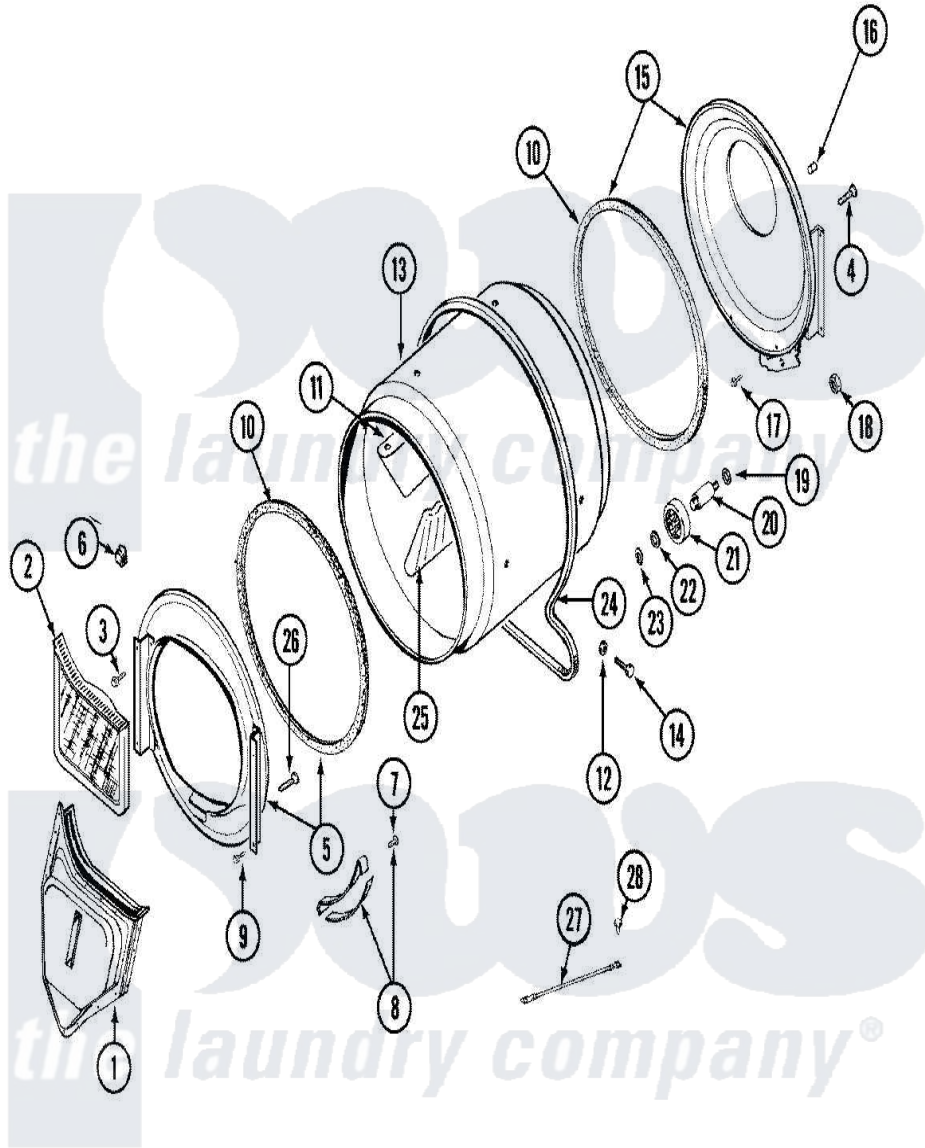

Maytag LDG5004AAW 08 - TUMBLER

Maytag Residential Maytag LDG5004AAW Dryer Parts Parts Diagram 08 - TUMBLER
 Click on the part number to view part

Item	Original Part Number	Replaced By	Status	Part Description
1	33001016			Outlet Duct Assembly
2	33001171	33002970		Lint Filte
3	313764		Not Available	SCREW
4	Y313561			Screw----NA
5	33001179			Front, Tumbler
6	Y310376			Clip, Door Switch Harness
7	210720			Rivet, Bearing To Tumbler Frmt
8	306508			Tumbler Bearing Kit ----W
9	Y310632	1163839		Screw
10	314820			Seal, Tumbler
11	33001012			Baffle
12	314158			Washer, Baffle To Tumbler
13	33001108		Not Available	DRYER TUMBLER, W/O BAFFLES
14	Y310759			Screw, Tumbler Baffles
15	33001178			Back, Tumbler
16	313915	31-3915		Tech Sheet

17	Y310632	1163839	Screw
18	312538	33001443	Nut, Hex
19	Y313347	312535	Washer, Vault Mounting Brk.
20	Y312948	6-3129480	Shaft- Tumbler
21	Y303373	12001541	Drum Roller/Washer Assembly--W
22	312535		Washer, Vault Mounting Brk.
23	410233	9703438	Ring-Retrn
24	Y312959		Poly "V" Belt For Tumbler
25	33001004		Baffle, Tall
26	Y314110	33002917	Screw, No.10-16
27	901220		Ground Wire
28	910343	488234	Screw 8-32 X 1/4