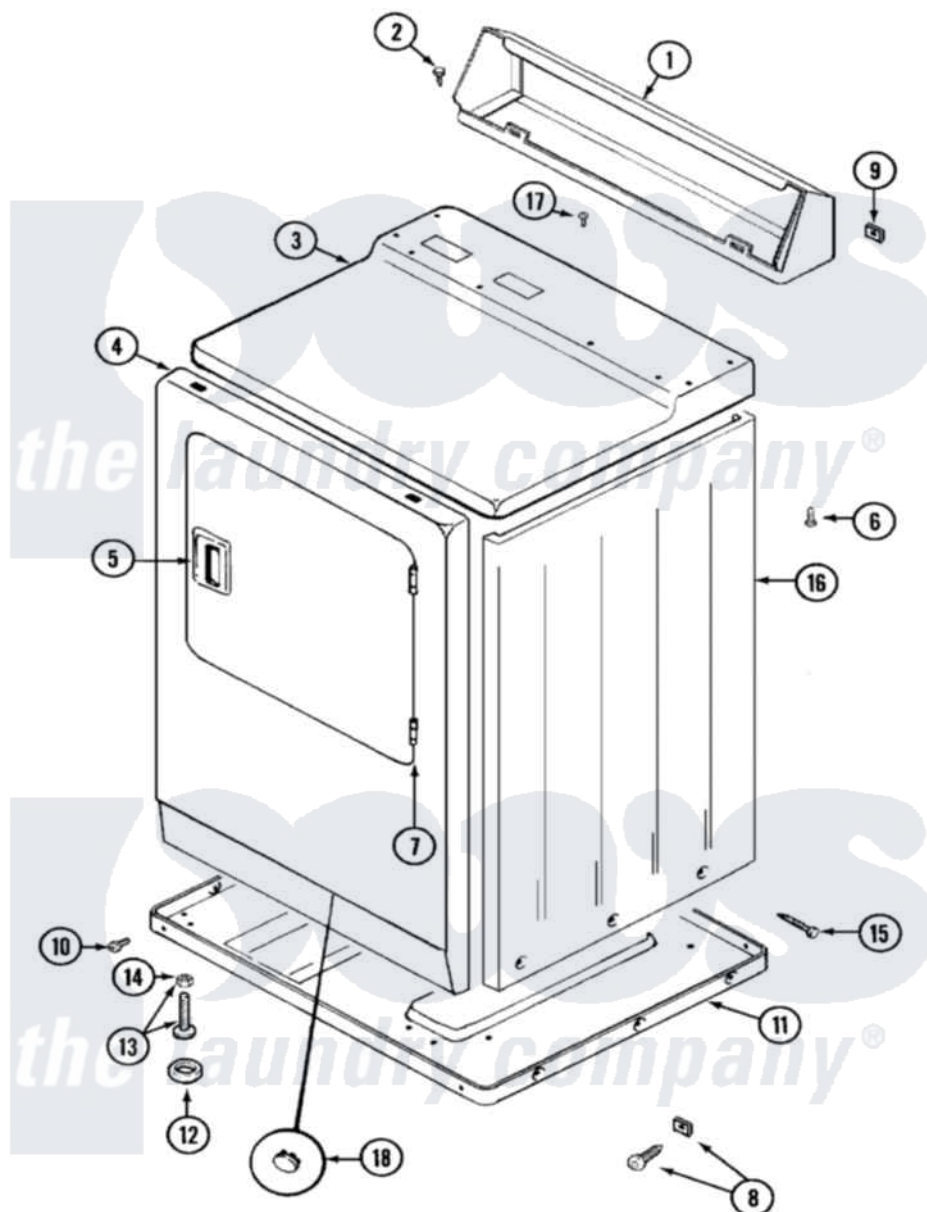

# Maytag LDG5004ABW 01 - CABINET-FRONT

Maytag Residential Maytag LDG5004ABW Dryer Parts Parts Diagram 01 - CABINET-FRONT  
 Click on the part number to view part

Item	Original Part Number	Replaced By	Status	Part Description
1	<a href="#">Y305193</a>			Console
2	216423	<a href="#">3370225</a>		Screw
3	<a href="#">33001165</a>			Top Cover Assembly
4	<a href="#">33001242</a>			Panel, Front
5	<a href="#">33001241</a>			Handle, Door
6	<a href="#">214354</a>			Screw, Top Cover To Cabnt.
7	<a href="#">33001230</a>			Hinge, Door
8	<a href="#">204439</a>			Screw And Fstner Assembly
9	<a href="#">215075</a>			Fastener, Control Panel To Console
10	<a href="#">Y313561</a>			Screw---NA
"	Y310632	<a href="#">1163839</a>		Screw
11	Y303361		Not Available	BASE ASSY. (UPPER & LOWER)
12	<a href="#">Y314137</a>			Foot, Rubber
13	<a href="#">Y305086</a>			Adjustable Leg And Nut
14	Y052740	<a href="#">62739</a>		Nut, Lock

15	<a href="#">213007</a>		Xfor Cabinet See Cabinet, Back
16	33001159	<a href="#">33001327</a>	Cabinet
17	210186	<a href="#">3370225</a>	Screw
18	33001132	<a href="#">33002342</a>	Plug, Sifht Hole