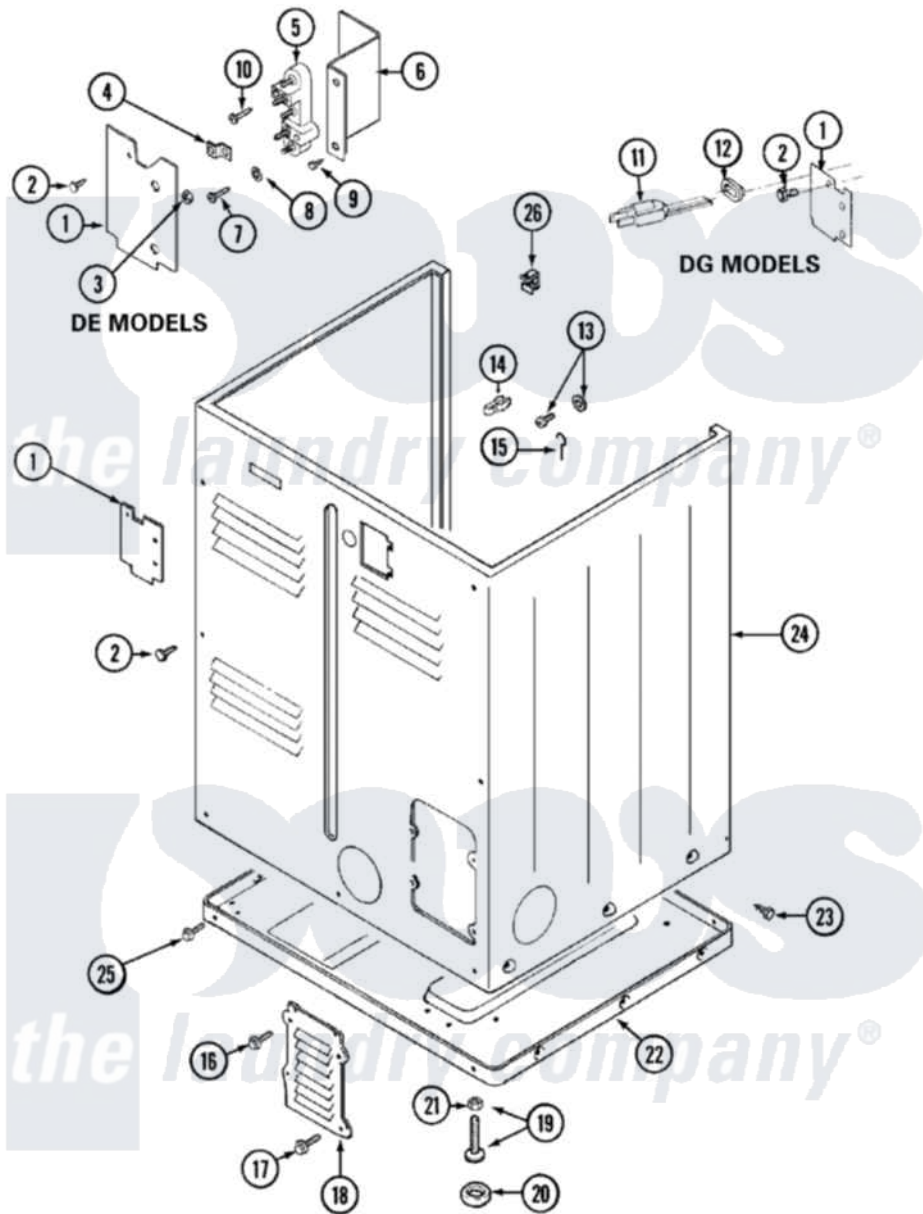

Maytag LDG5004ABW 02 - CABINET-REAR

Maytag [Residential Maytag LDG5004ABW Dryer Parts](#) Parts Diagram 02 - CABINET-REAR
 Click on the part number to view part

Item	Original Part Number	Replaced By	Status	Part Description
1	Y312905		Not Available	COVER, TERMINAL
2	Y313561			Screw---NA
11	33001246		Not Available	CORD, POWER
12	211881			Grommet, Cord Part Not Used-Gas Models Only
14	301548			Clamp, Ground Wire
15	204807			Ground Wire, Supp. Plte To Top Cover
16	Y313559			Screw
17	211294	90767		Screw, 8A X 3/8 HeX Washer Head Tapping
18	Y312951		Not Available	ACCESS COVER, BACK
19	Y305086			Adjustable Leg And Nut
20	Y314137			Foot, Rubber
21	Y052740	62739		Nut, Lock
22	Y303361		Not Available	BASE ASSY. (UPPER & LOWER)
23	213007			Xfor Cabinet See Cabinet,

23	Z13007		Back
24	33001159	33001327	Cabinet
25	Y313561		Screw---NA
"	Y310632	1163839	Screw
26	Y310376		Clip, Door Switch Harness