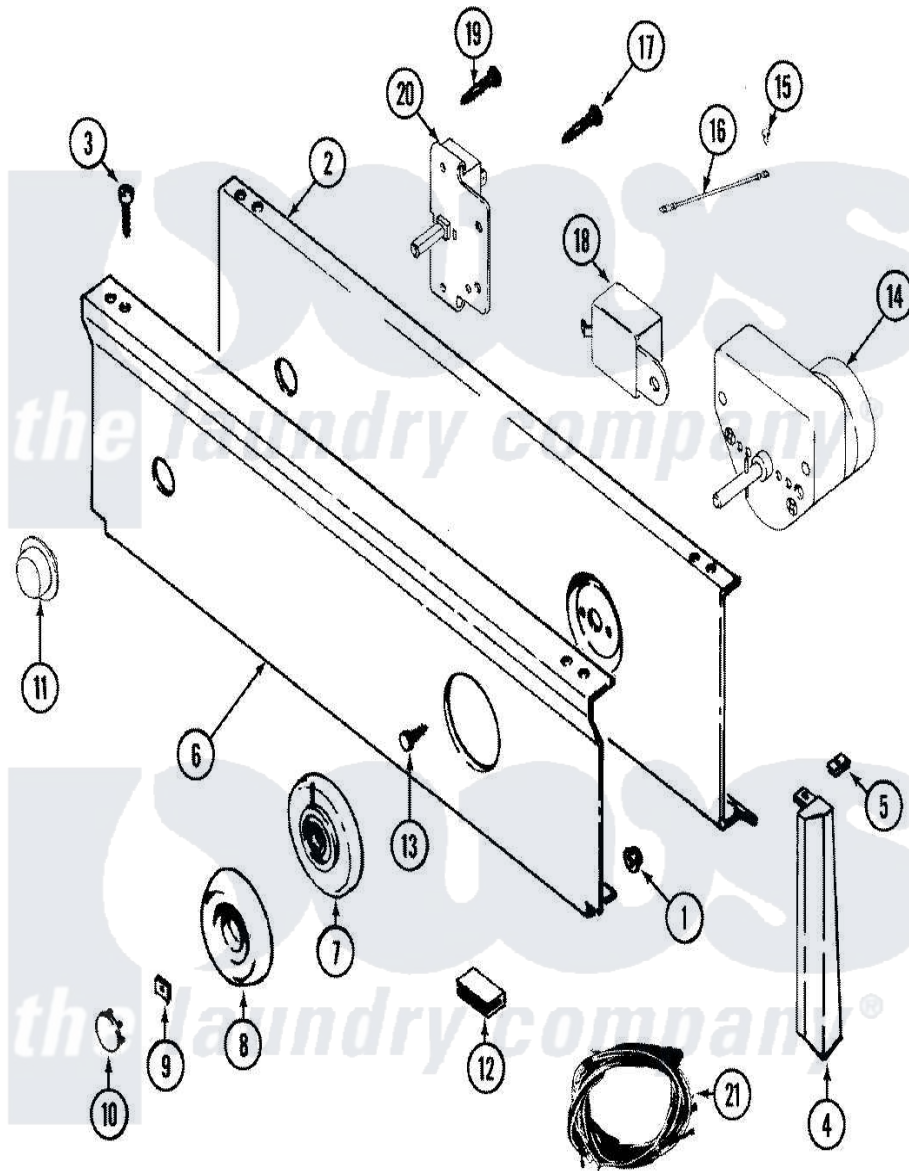

Maytag LDG5004ABW 03 - CONTROL PANEL

Maytag Residential Maytag LDG5004ABW Dryer Parts Parts Diagram 03 - CONTROL PANEL
 Click on the part number to view part

Item	Original Part Number	Replaced By	Status	Part Description
1	214872			Palnut, End Cap Note: Nut, Lamp Holder
2	33001237		Not Available	PLATE, SUPPORT
3	314728	210932		Screw, No.8 X 9/16 Ctsk Note: Screw, Inlet Duct
4	207927			End Cap, Control Panel
"	207928		Not Available	END CAP, CTRL. PNL. (LT-BLK)
"	22001562	22001290		End Cap, Control Panel
"	22001563	22001288		End Cap, Control Panel
5	214894			Fastener, End Cap
6	33001091		Not Available	PANEL, CONTROL (BLK)
7	33001182		Not Available	SKIRT, TIMER DIAL (BLK)
8	315041			Knob, Timer
9	312273			Nut, Control Knob
10	216193		Not Available	CAP, TIMER KNOB (BLK)
11	33001184			Button

12	214897		Pad, Control Panel
13	315317	488234	Screw 8-32 X 1/4
14	Y308218		Timer RPR
15	210186	3370225	Screw
16	204807		Ground Wire, Supp. Plte To Top Cover
17	315317	488234	Screw 8-32 X 1/4
18	Y308205	33001623	Buzzer, Non-Adjustable
19	315317	488234	Screw 8-32 X 1/4
20	33001232	Not Available	SWITCH, PUSH TO START
21	33001528		Harness, Wire
"	33001119		Harness, Wire
22	33001239	Not Available	MANUAL, USE & CARE (FRENCH)