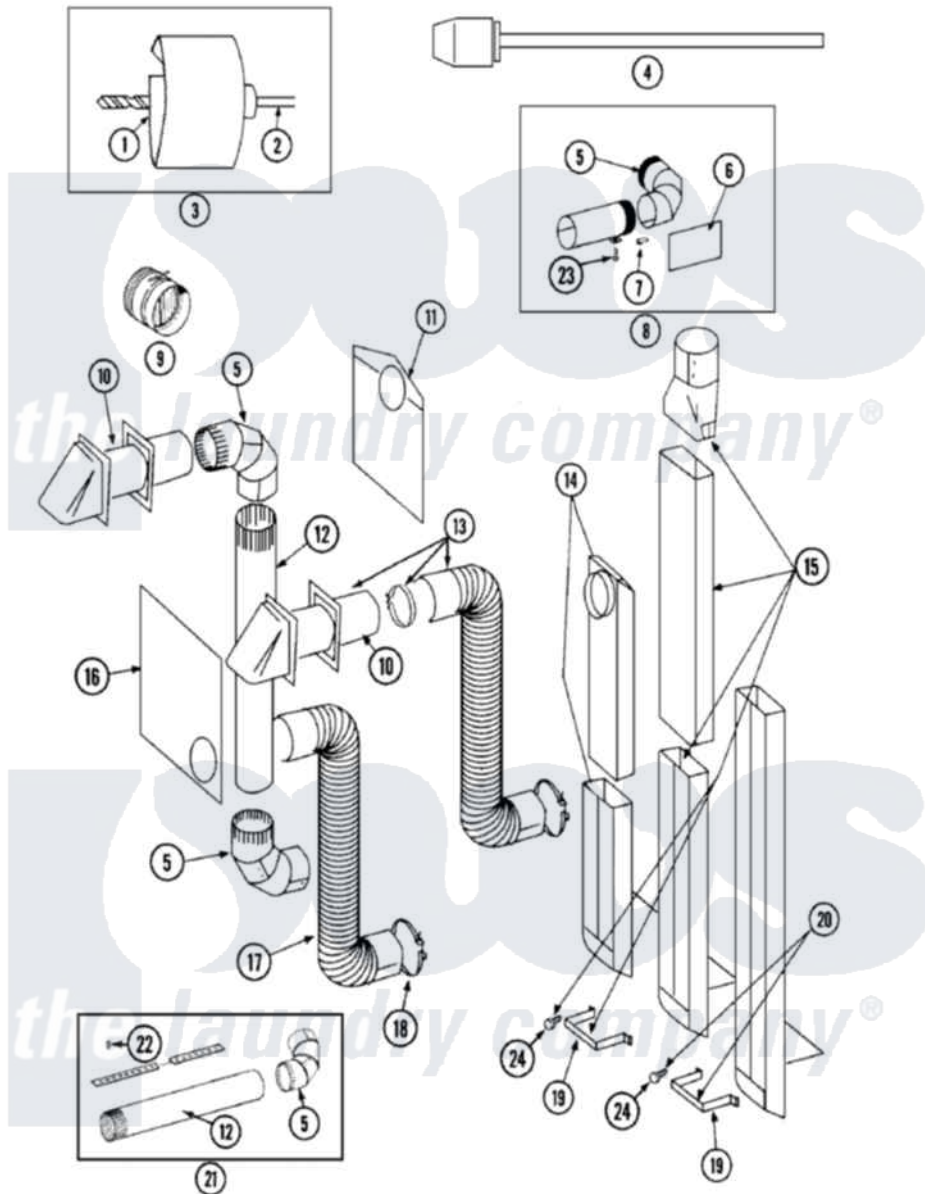

# Maytag LDG5004ABW 05 - DUCTING

Maytag [Residential Maytag LDG5004ABW Dryer Parts](#) Parts Diagram 05 - DUCTING  
 Click on the part number to view part

Item	Original Part Number	Replaced By	Status	Part Description
1	038179		Not Available	BLADE, SAW
2	038180		Not Available	REPLACEMENT DRILL
3	038766		Not Available	HOLE SAW W/DRILL BIT
4	<a href="#">038767</a>			Extension Chuck, Drill
5	<a href="#">Y059131</a>			Elbow, Venting
6	<a href="#">312302</a>			Insulation, Exhaust Duct Kit
7	<a href="#">213323</a>			Fastener, Exhaust Duct Kit
8	<a href="#">Y304652</a>			Exhaust Duct Kit
9	059146		Not Available	DAMPER, BACK DRAFT
10	Y059129	<a href="#">4396007RW</a>		Vent Hood
11	311353		Not Available	BAG, LINT (DACRON)
12	<a href="#">Y059130</a>			Pipe, Venting
13	<a href="#">Y059143</a>			Flexible Vent Kit
14	<a href="#">Y059135</a>			Vent Duct Assembly
15	059144		Not Available	RECTANGULAR VENT KIT
16	Y059134			PLATE, ALUM. WINDOW (15``X20``)

17	Y304353	<a href="#">4396010RP</a>	6ft Scvent
18	<a href="#">Y304630</a>		Clamp, Flexible Duct
19	<a href="#">313272</a>		Bracket, Exhaust Deflector
20	303736	Not Available	EXHAUST DEFLECTOR KIT
21	306399	Not Available	EXHAUST DEFLECTOR KIT
22	Y251119	<a href="#">3177991</a>	Screw
23	211294	<a href="#">90767</a>	Screw, 8A X 3/8 HeX Washer Head Tapping
24	211294	<a href="#">90767</a>	Screw, 8A X 3/8 HeX Washer Head Tapping