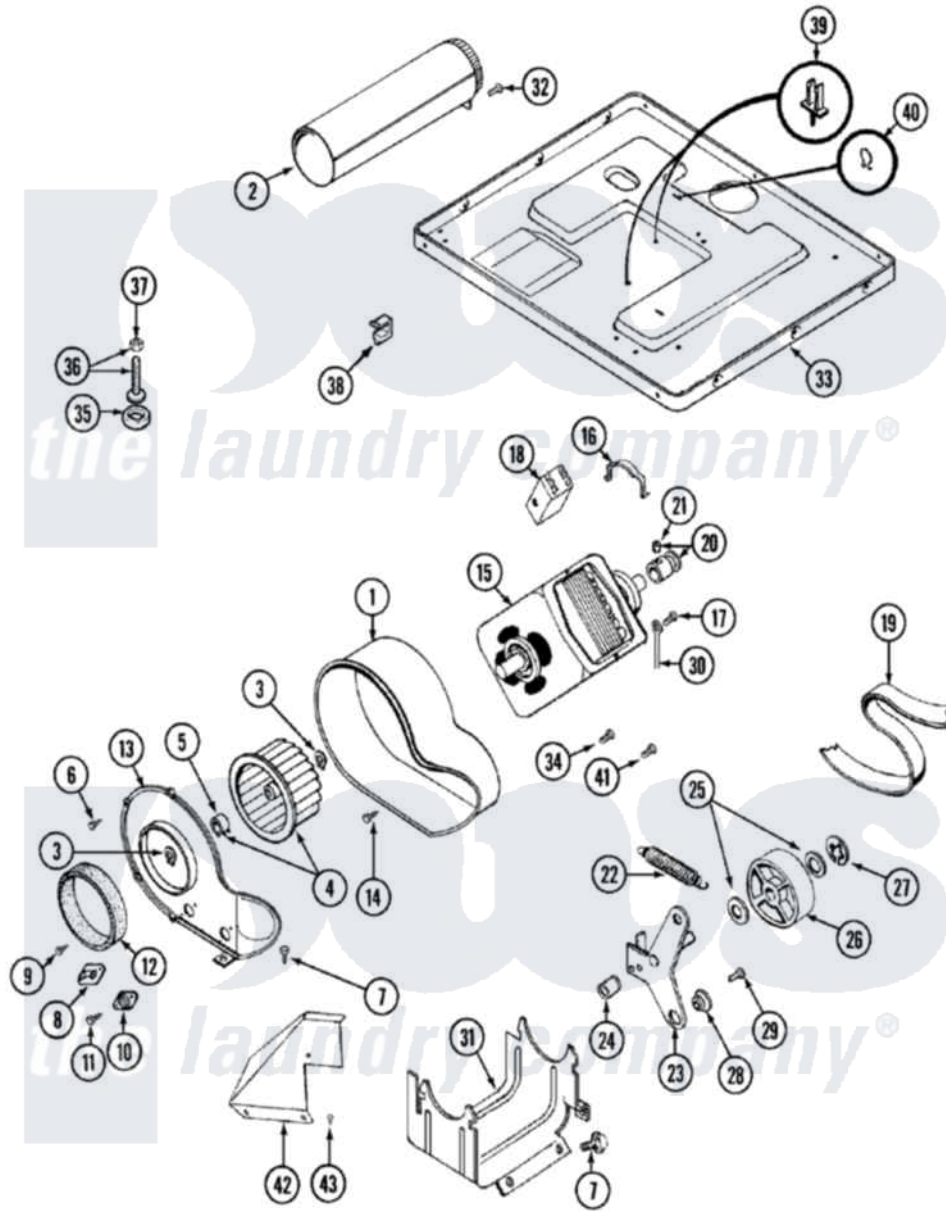

Maytag LDG5004ABW 07 - MOTOR DRIVE

Maytag [Residential Maytag LDG5004ABW Dryer Parts](#) Parts Diagram 07 - MOTOR DRIVE
 Click on the part number to view part

Item	Original Part Number	Replaced By	Status	Part Description
1	Y312893			Housing, Blower
2	Y303442			EXHAUST DUCT ASSEMBLY
3	410233	9703438		Ring-Retrn
4	Y303836			Blower Wheel Assembly And Clamp
5	312967			Clamp, Blower Housing
6	Y312961	W10116751		Screw
7	Y313561			Screw----NA
8	Y304475			Cycling Thermostat 140 Deg.
9	211294	90767		Screw, 8A X 3/8 HeX Washer Head Tapping
10	306604			Cut-Off, Thermal Part Not Used
11	314848	W10116760		Screw
12	Y312901			Seal, Housing Cover
13	314846			Cover, Blower Housing
14	Y310632	1163839		Screw

15	Y303358	W10410999	Motor-Drive
16	Y015825		Clip, Motor To Motor Support
18	306207		Not Available (PROD. No.303358-8 & No.303358-9)
"	Y303879		Switch, Motor External Start
"	Y303877		Not Available SWITCH, MOTOR EXTERNAL START No.303358-2, No.303358-4, 303358-7
19	Y312959		Poly "V" Belt For Tumbler
20	Y305185	6-3051850	Pulley- MO
21	Y053241		Set Screw, Motor Pulley
22	Y303945		IDLER SPRING ASSY. W/PLUG
23	Y303363	6-3033630	Idler Arm
24	Y313582	W10116756	Spacer
25	Y312527		Washer, Idler Shaft
26	Y303705	6-3037050	Pulley- ID
27	312958	354987	Ring, Retaining
28	Y312894	315772	Sleeve, Idler Arm
29	Y014874		Screw, Idler Arm And Sleeve
31	312897		Not Available SUPPORT, MOTOR
32	Y310632	1163839	Screw
33	Y305084		Base Assembly
35	Y314137		Foot, Rubber
36	Y305086		Adjustable Leg And Nut
37	Y052740	62739	Nut, Lock
38	Y310376		Clip, Door Switch Harness
39	315471	22003298	Retainer, Wire
40	410490		Spring, Retainer Wire Harness
41	Y312961	W10116751	Screw