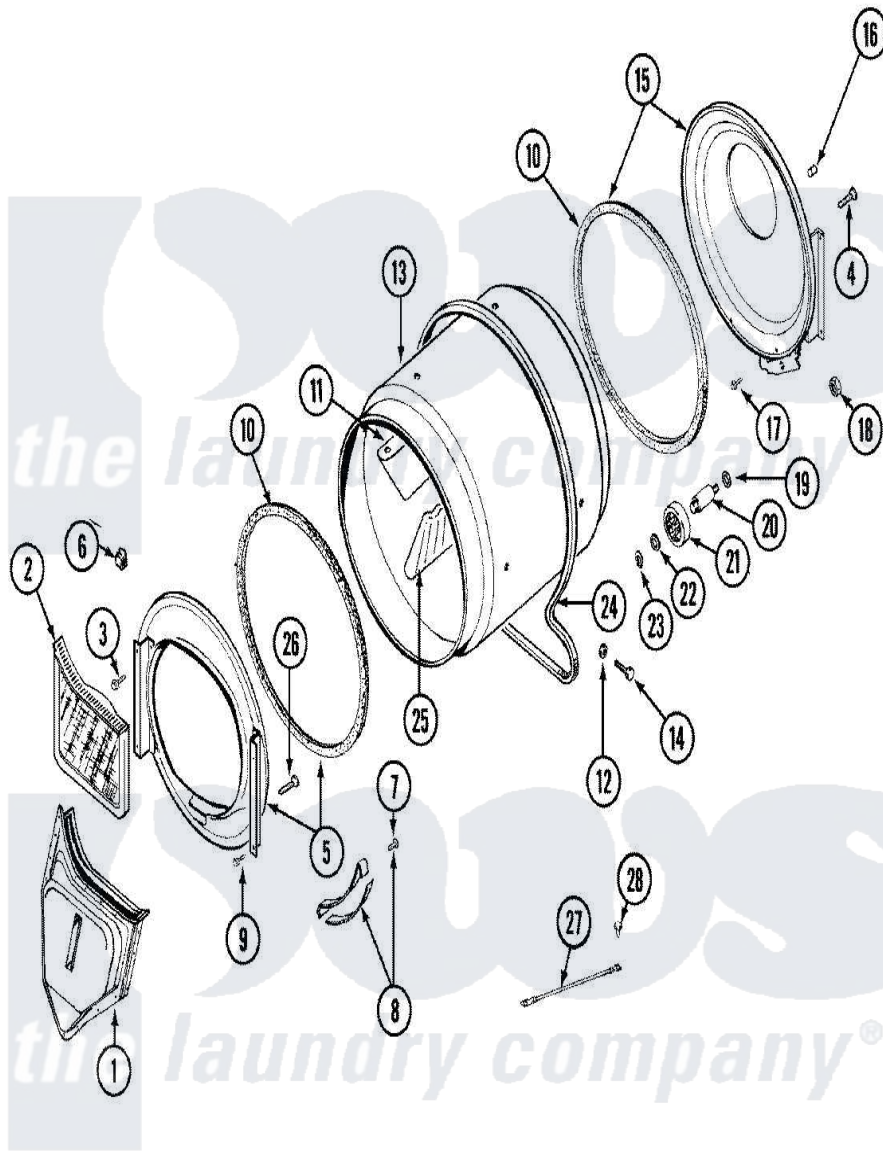

# Maytag LDG5004ABW 08 - TUMBLER

Maytag Residential Maytag LDG5004ABW Dryer Parts Parts Diagram 08 - TUMBLER

[Click on the part number to view part](#)

Item	Original Part Number	Replaced By	Status	Part Description
1	<a href="#">33001016</a>			Outlet Duct Assembly
2	33001171	<a href="#">33002970</a>		Lint Filte
3	313764		Not Available	SCREW
4	<a href="#">Y313561</a>			Screw----NA
5	<a href="#">33001179</a>			Front, Tumbler
6	<a href="#">Y310376</a>			Clip, Door Switch Harness
7	<a href="#">210720</a>			Rivet, Bearing To Tumbler Frmt
8	<a href="#">306508</a>			Tumbler Bearing Kit ----W
9	Y310632	<a href="#">1163839</a>		Screw
10	<a href="#">314820</a>			Seal, Tumbler
11	<a href="#">33001012</a>			Baffle
12	<a href="#">314158</a>			Washer, Baffle To Tumbler
13	33001108		Not Available	DRYER TUMBLER, W/O BAFLES
14	<a href="#">Y310759</a>			Screw, Tumbler Baffles
15	<a href="#">33001178</a>			Back, Tumbler
16	313915	<a href="#">31-3915</a>		Tech Sheet

17	Y310632	<a href="#">1163839</a>	Screw
18	312538	<a href="#">33001443</a>	Nut, Hex
19	Y313347	<a href="#">312535</a>	Washer, Vault Mounting Brk.
20	Y312948	<a href="#">6-3129480</a>	Shaft- Tumbler
21	Y303373	<a href="#">12001541</a>	Drum Roller/Washer Assembly--W
22	<a href="#">312535</a>		Washer, Vault Mounting Brk.
23	410233	<a href="#">9703438</a>	Ring-Retrn
24	<a href="#">Y312959</a>		Poly "V" Belt For Tumbler
25	<a href="#">33001004</a>		Baffle, Tall
26	Y314110	<a href="#">33002917</a>	Screw, No.10-16